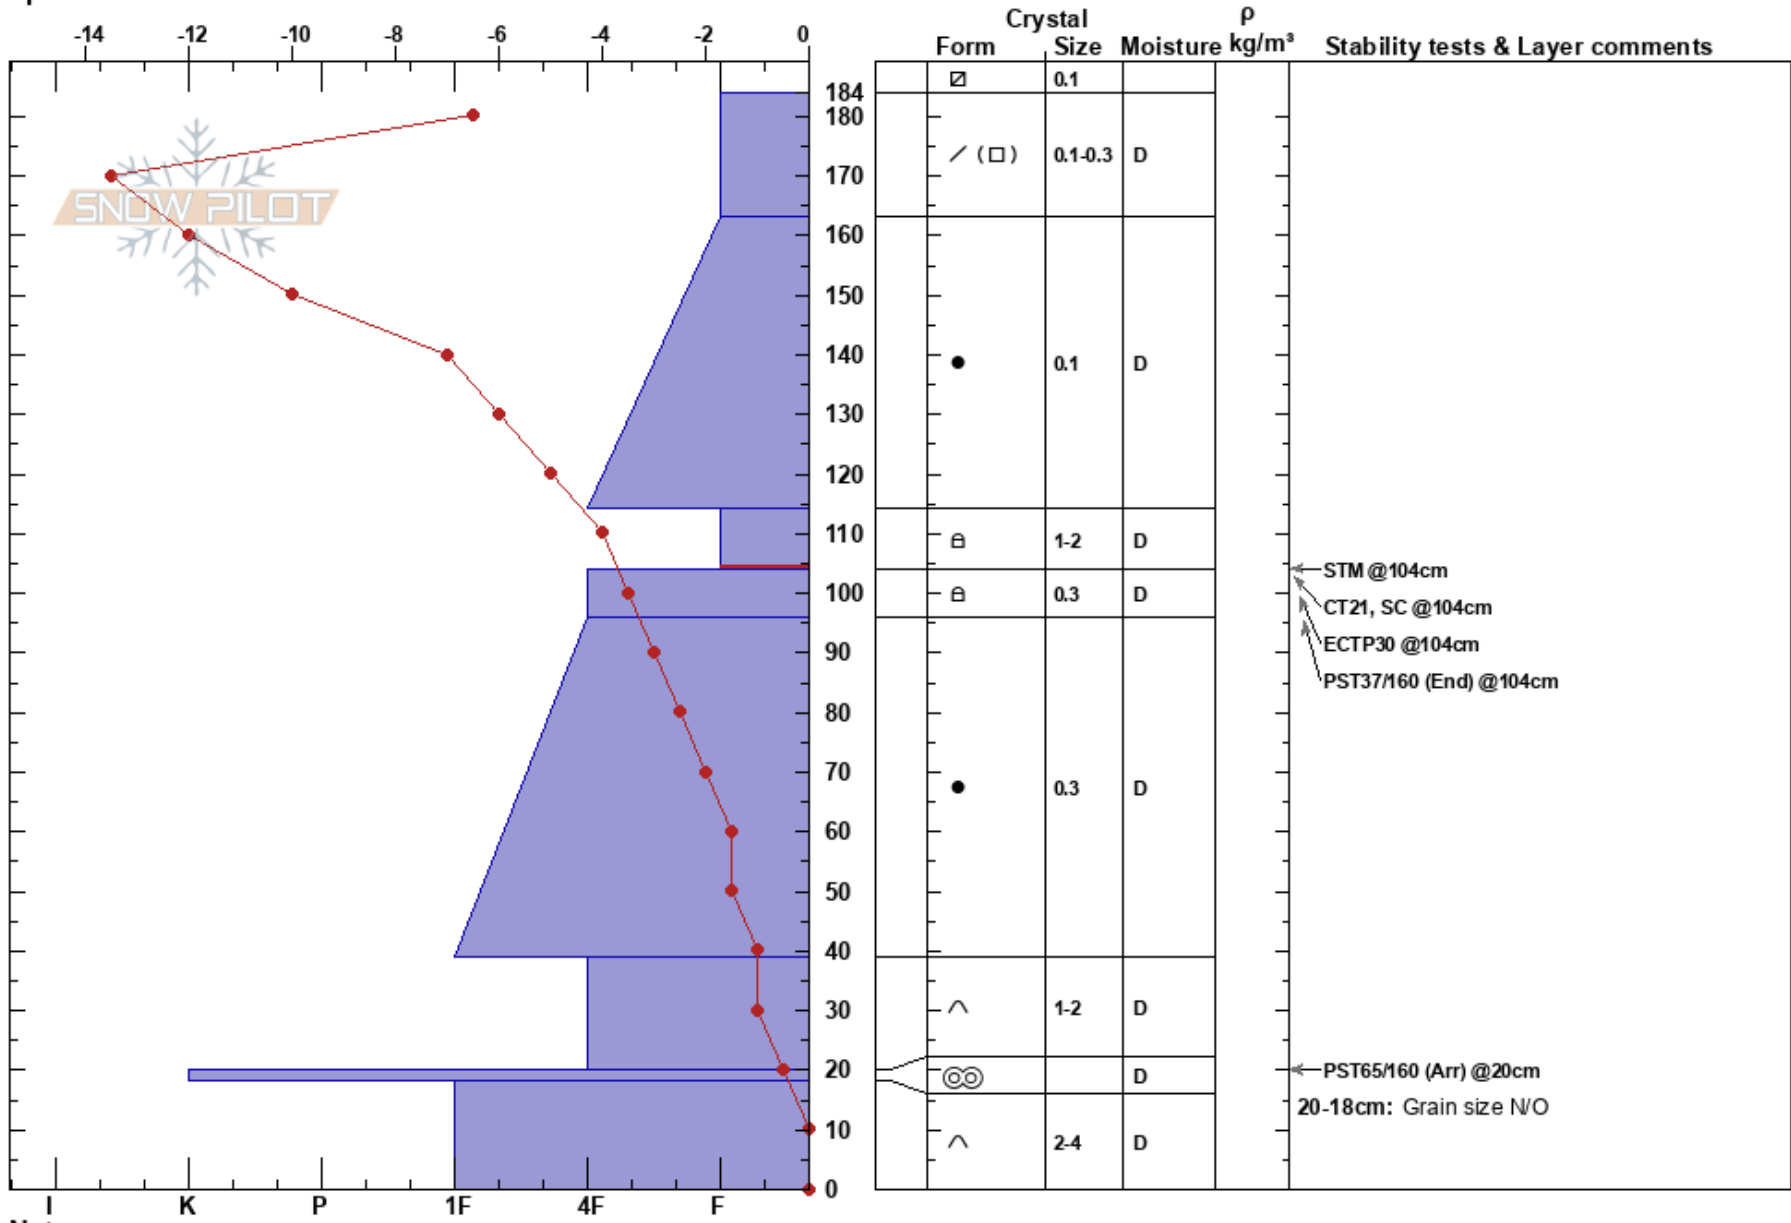

RMP - Swamp Angel
 San Juan Range
 CO
 Elevation: 11054 ft
 Aspect: NE
 Specifics:

Josh Vincent
 02/27/2022 - 12:00pm
 Co-ord: 13S 261739W 4198950N
 Slope Angle: 9°
 Wind Loading:

Stability: **HS: 184**
 Air Temperature: -4°C **PF: 30**
 Sky Cover: CLR **PS: 15**
 Precipitation: NO
 Wind: Calm
Layer Notes:
 114-104cm: Problematic layer
 20-18cm: Grain size N/O