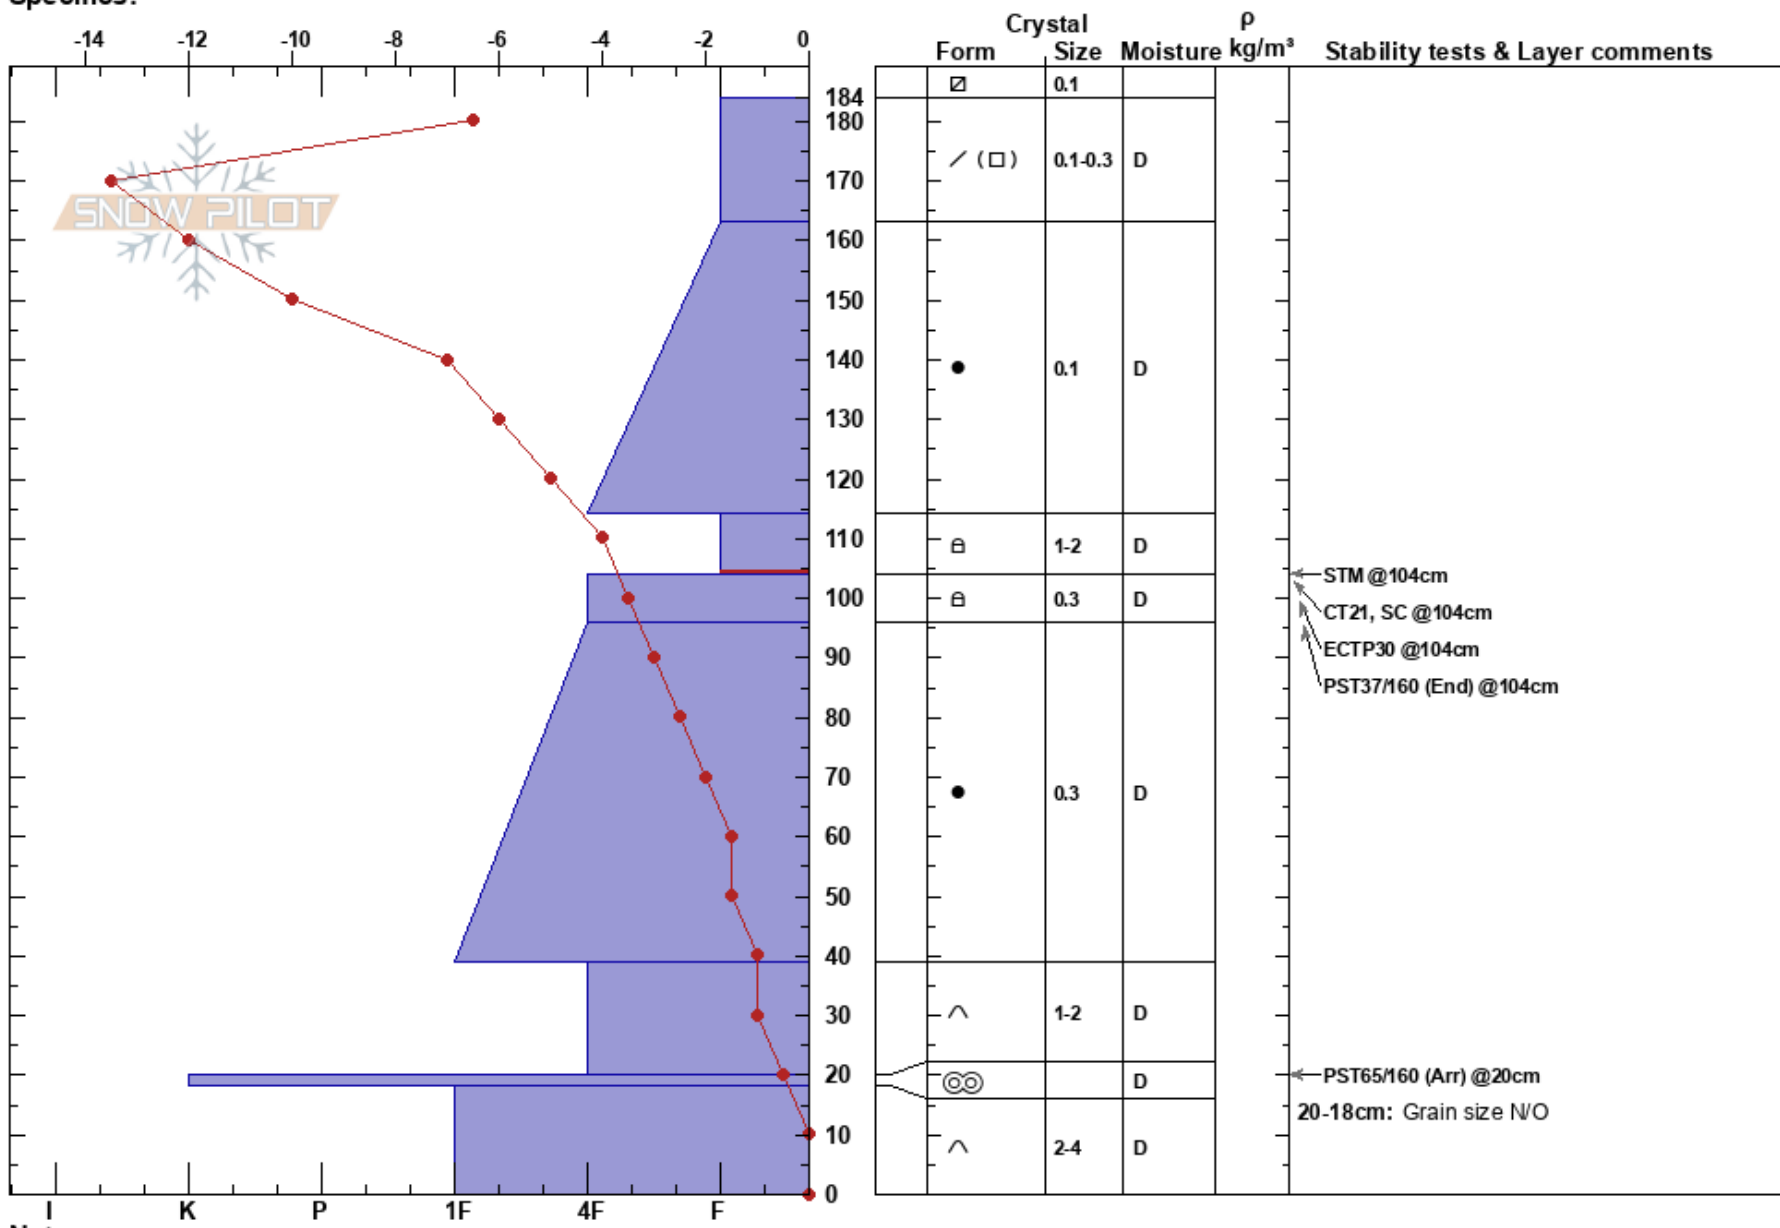

RMP - Swamp Angel
 San Juan Range
 CO
 Elevation: 11054 ft
 Aspect: NE
 Specifics:

Josh Vincent
 02/27/2022 - 12:00pm
 Co-ord: 13S 261739W 4198950N
 Slope Angle: 9°
 Wind Loading:

Stability: **HS: 184**
 Air Temperature: -4°C **PF: 30**
 Sky Cover: CLR **PS: 15**
 Precipitation: NO
 Wind: Calm
Layer Notes:
 114-104cm: Problematic layer
 20-18cm: Grain size N/O