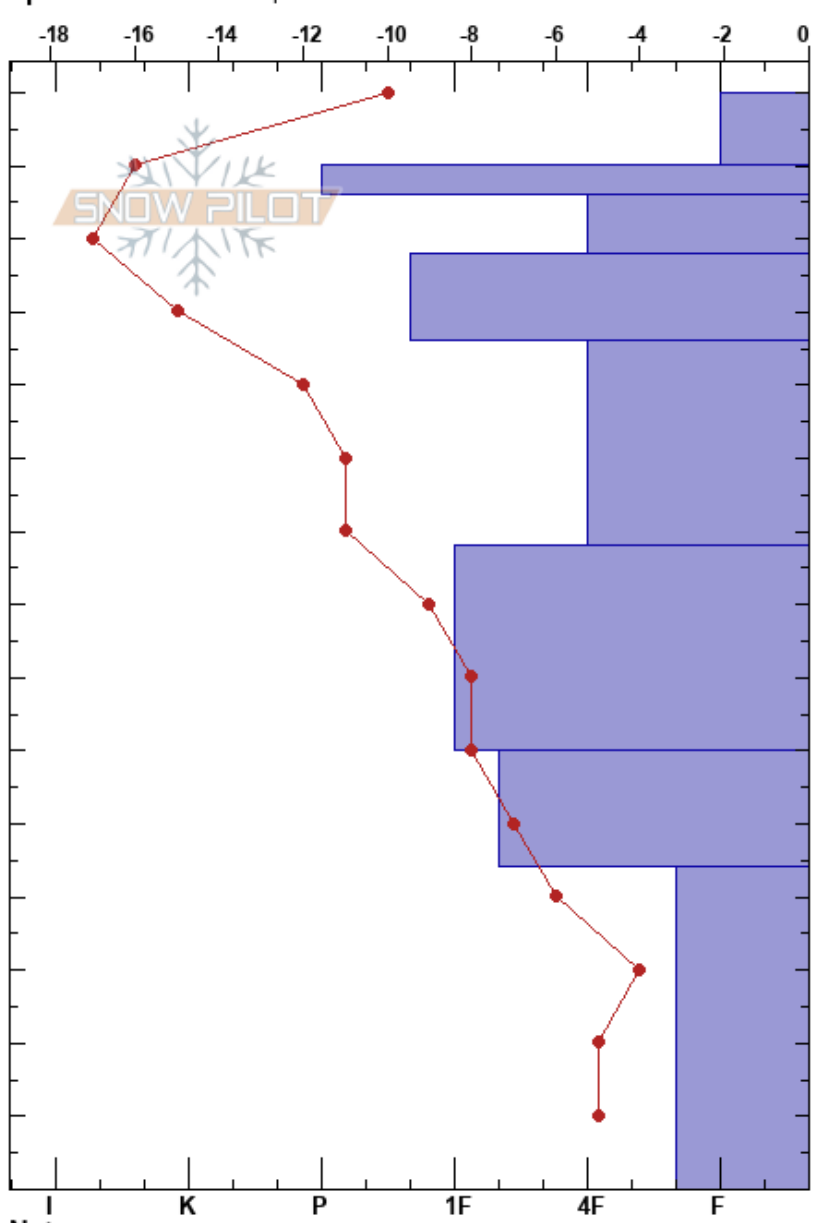

Little French
 Tenmile Range
 CO
 Elevation: 11330 ft
 Aspect: NE
 Specifics: We skied slope

Kyle Armstrong
 02/27/2022 - 2:00pm
 Co-ord: 39.28750N, -105.56480W
 Slope Angle: 22°
 Wind Loading: no

Stability: HS: 150
 Air Temperature: -8°C
 Sky Cover: CLR
 Precipitation: NO
 Wind: W Light Breeze
 PF: 25
 PS: 5
 128-116cm: Problematic layer

Form	Crystal Size	Moisture	ρ kg/m ³	Stability tests & Layer comments
/				
/ (/)	0.5			
•	0.3-0.5			
•	0.5			
•	0.5			
•	1			
□	1			
□	1-1.5			
□ (^)	2-3			

Notes:

CTN
 ECTX