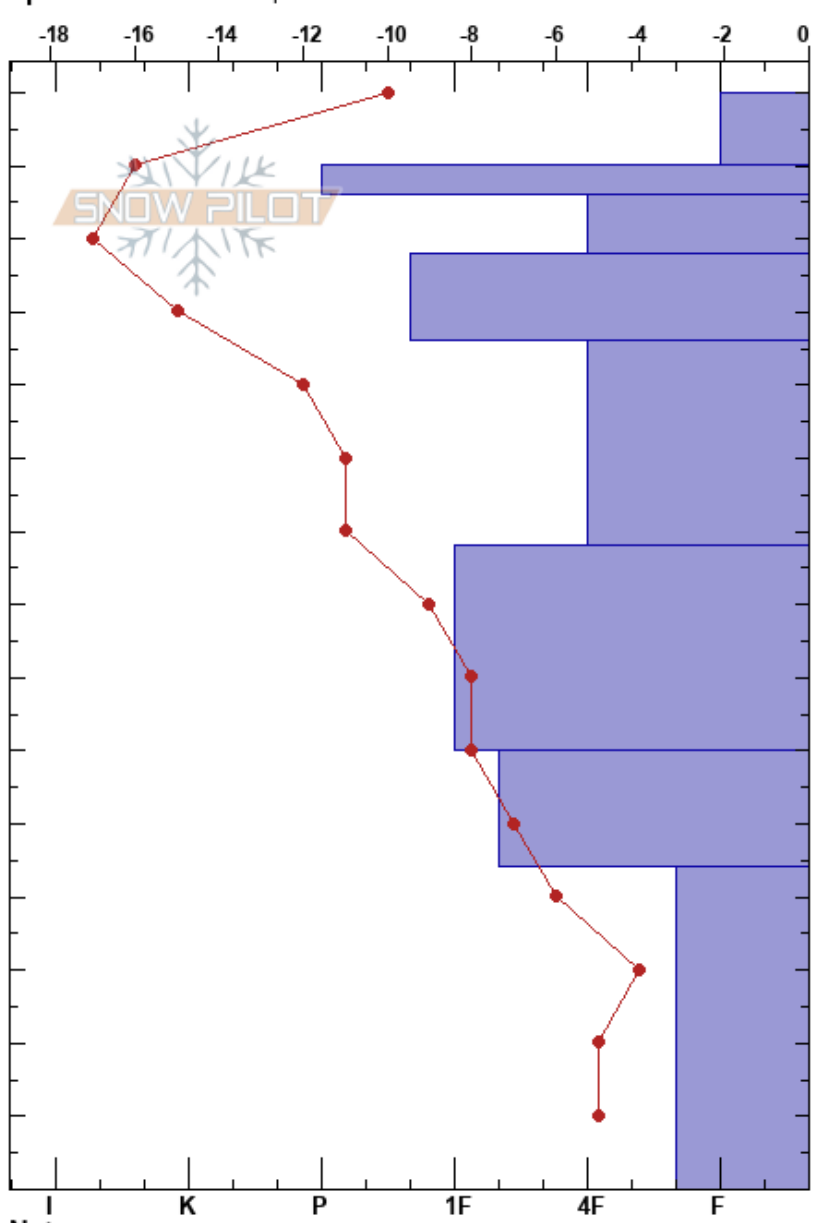

Little French
 Tenmile Range
 CO
 Elevation: 11330 ft
 Aspect: NE
 Specifics: We skied slope

Kyle Armstrong
 02/27/2022 - 2:00pm
 Co-ord: 39.28750N, -105.56480W
 Slope Angle: 22°
 Wind Loading: no

Stability: HS: 150
 Air Temperature: -8°C
 Sky Cover: CLR
 Precipitation: NO
 Wind: W Light Breeze
 PF: 25
 PS: 5
 128-116cm: Problematic layer

Altitude (m)	Crystal Form	Crystal Size	Moisture	ρ kg/m ³	Stability tests & Layer comments
150	/				
140	/ (/)	0.5			
130	•	0.3-0.5			
120	•	0.5			
110					
100	•	1			
90					
80					
70	□	1			
60					
50	□	1-1.5			
40					
30					
20	□ (^)	2-3			
10					
0					