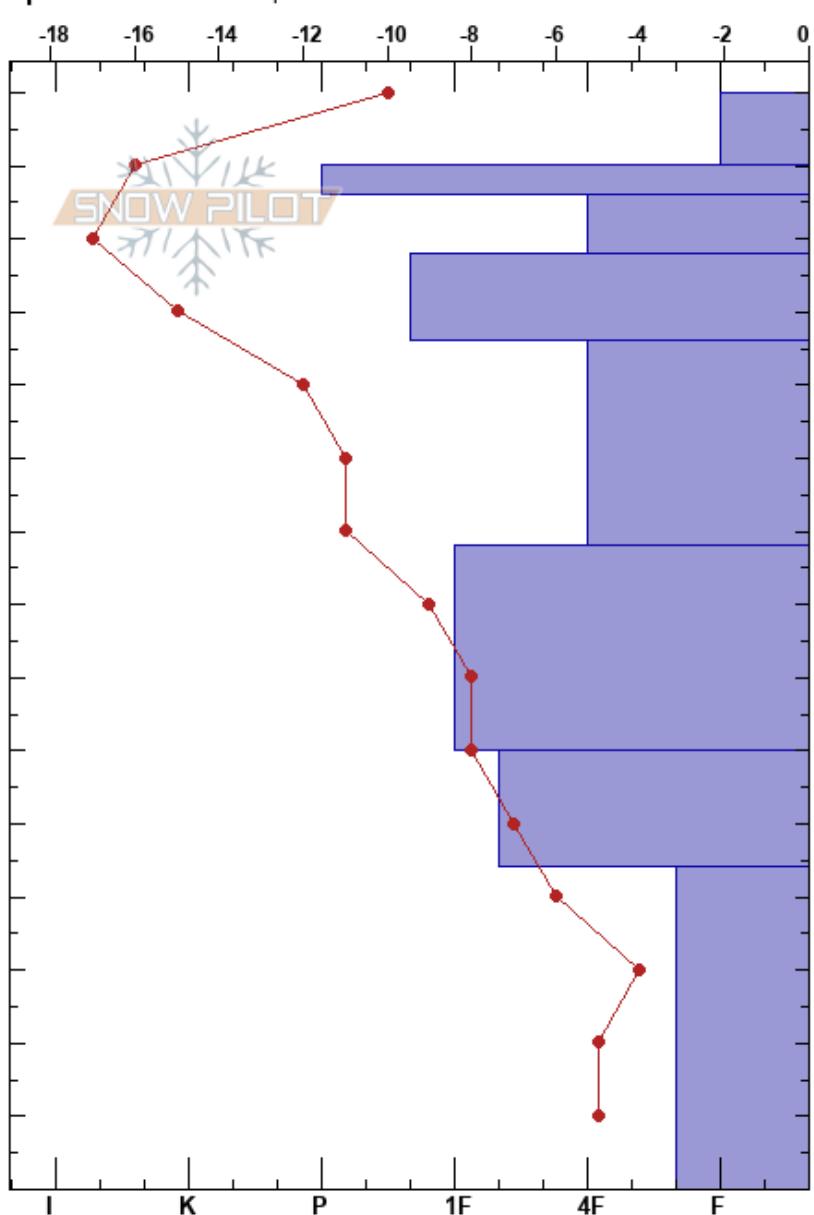

Little French  
 Tenmile Range  
 CO  
**Elevation:** 11330 ft  
**Aspect:** NE  
**Specifics:** We skied slope

Kyle Armstrong  
 02/27/2022 - 2:00pm  
**Co-ord:** 39.28750N, -105.56480W  
**Slope Angle:** 22°  
**Wind Loading:** no

**Stability:**  
**Air Temperature:** -8°C  
**Sky Cover:** CLR  
**Precipitation:** NO  
**Wind:** W Light Breeze

**HS:** 150  
**PF:** 25  
**PS:** 5  
 128-116cm: Problematic layer

Form	Crystal Size	Moisture	$\rho$ kg/m <sup>3</sup>	Stability tests & Layer comments
/				
/ (/)	0.5			
•	0.3-0.5			
•	0.5			
•	0.5			
•	1			
□	1			
□	1-1.5			
□ (^)	2-3			