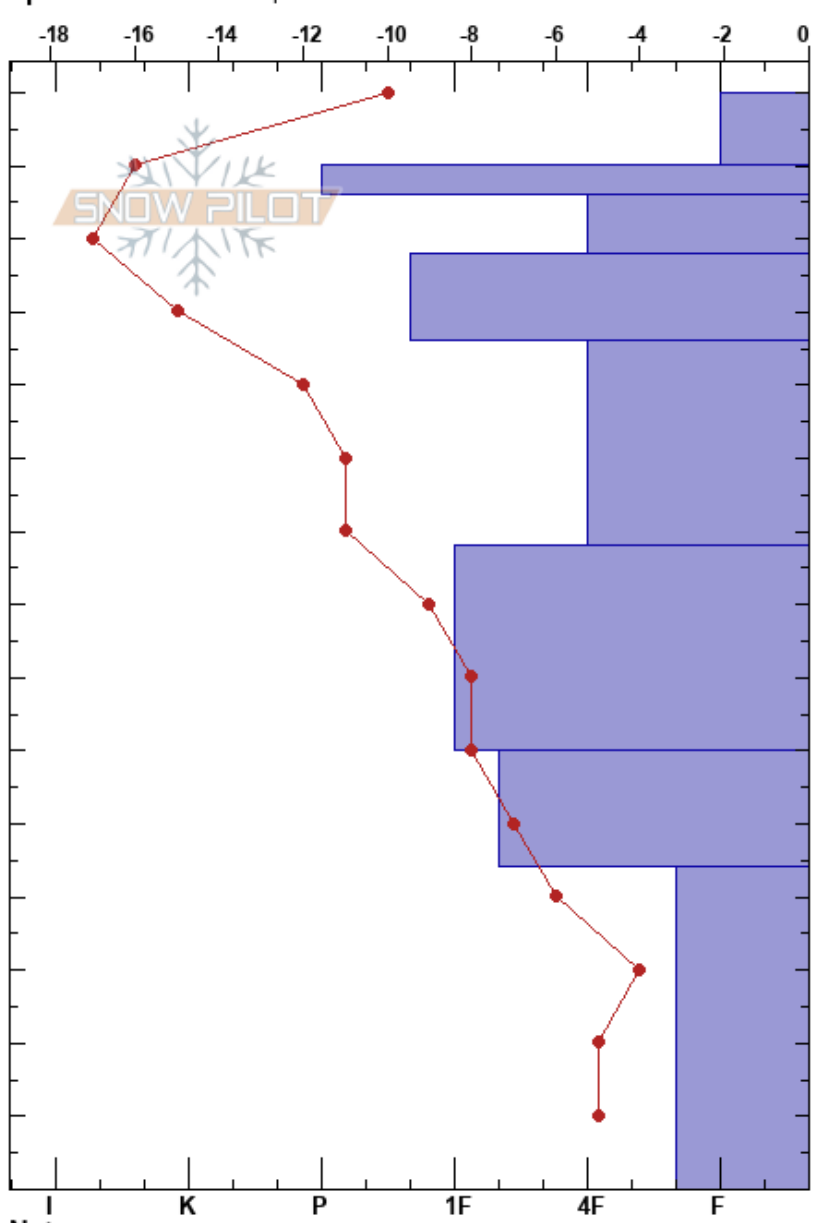

Little French  
 Tenmile Range  
 CO  
 Elevation: 11330 ft  
 Aspect: NE  
 Specifics: We skied slope

Kyle Armstrong  
 02/27/2022 - 2:00pm  
 Co-ord: 39.28750N, -105.56480W  
 Slope Angle: 22°  
 Wind Loading: no

Stability: HS: 150  
 Air Temperature: -8°C  
 Sky Cover: CLR  
 Precipitation: NO  
 Wind: W Light Breeze  
 PF: 25  
 PS: 5  
 128-116cm: Problematic layer

Elevation (cm)	Crystal		Moisture	$\rho$ kg/m <sup>3</sup>	Stability tests & Layer comments
	Form	Size			
150	/				
140	/ (/)	0.5			
130	•	0.3-0.5			
120	•	0.5			
110					
100	•	1			
90					
80					
70	□	1			
60					
50	□	1-1.5			
40					
30					
20	□ (^)	2-3			
10					
0					