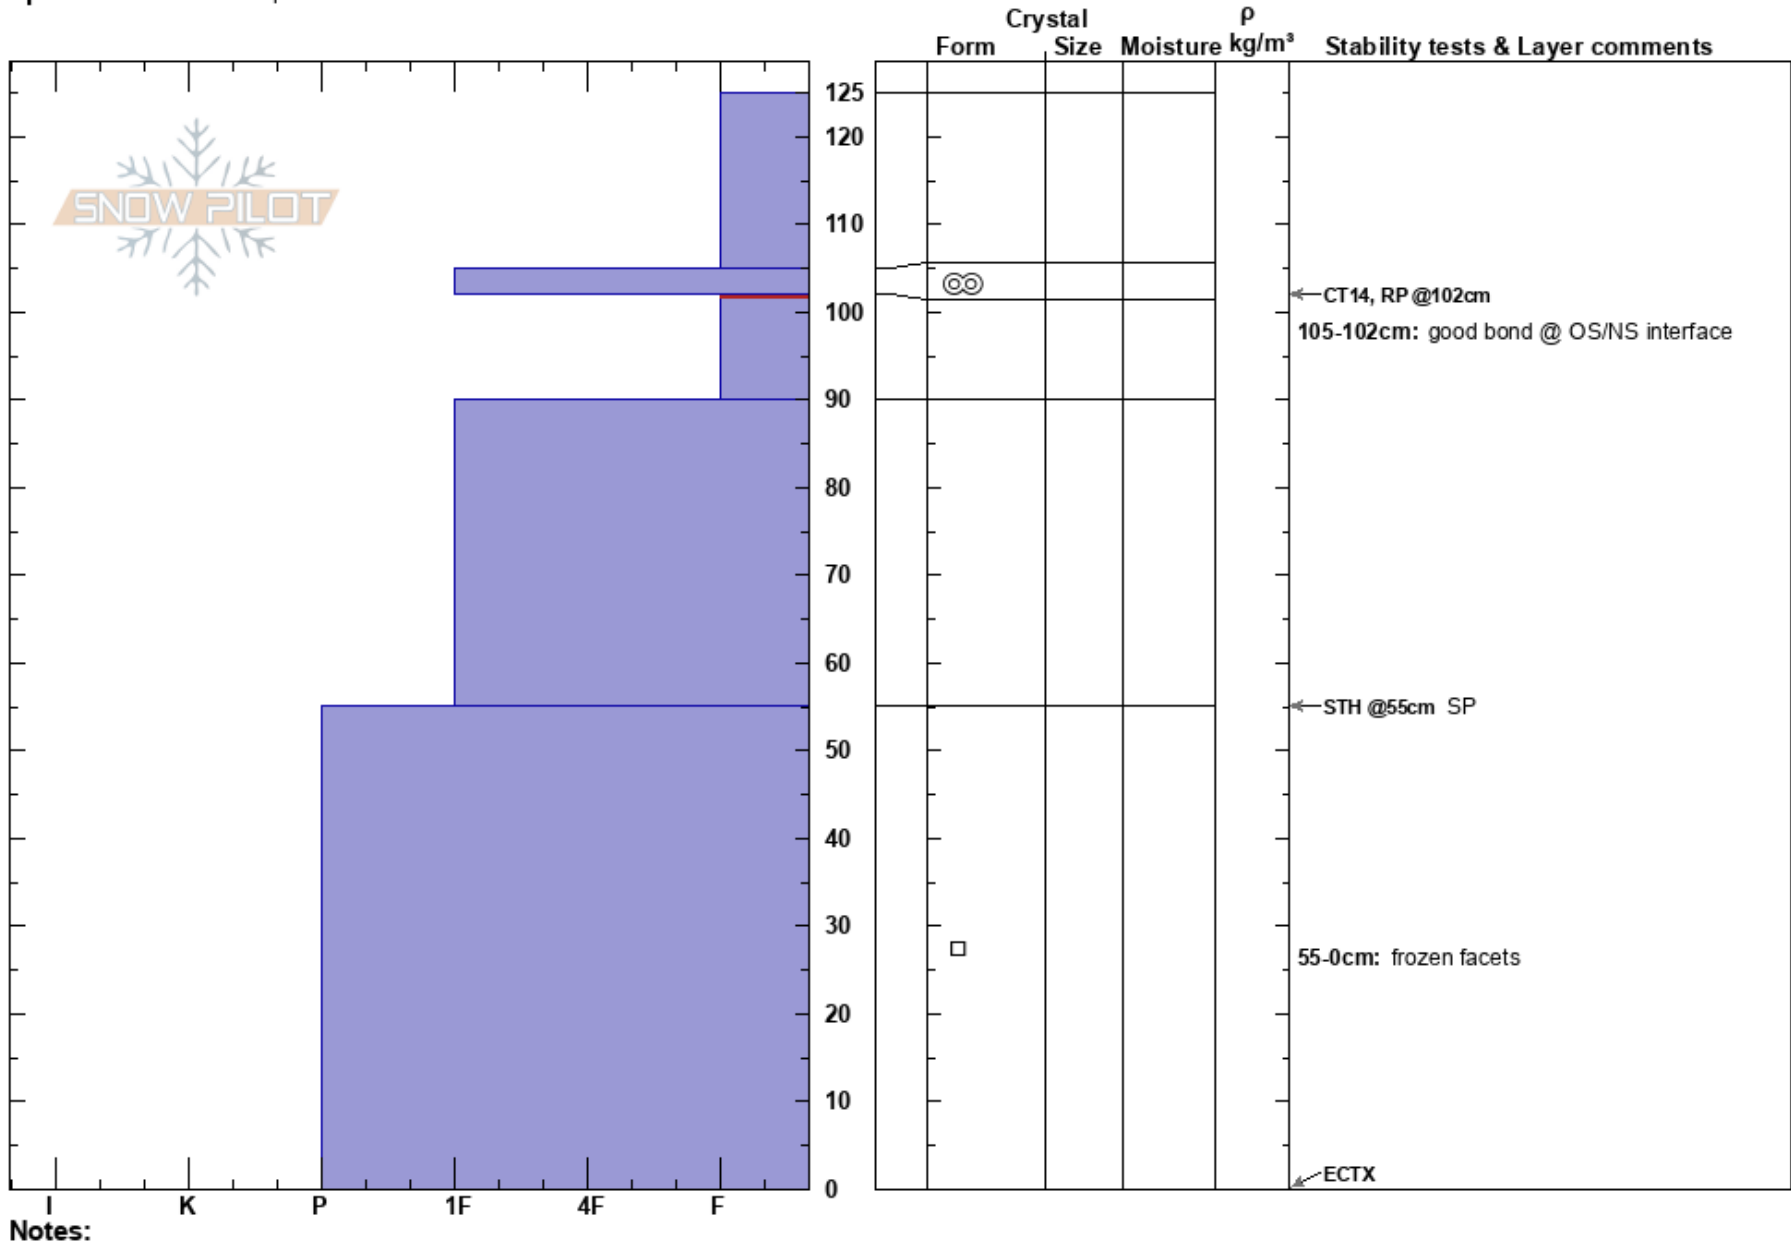

BiznoBowl mainline top
 Ruby Mountains
 NV
Elevation: 9467 ft
Aspect: E
Specifics: We skied slope

Ricky Ruby
 02/26/2022 - 10:40am
Co-ord: 40.71868N, -115.31806W
Slope Angle: 34°
Wind Loading:

Stability:
Air Temperature:
Sky Cover: CLR
Precipitation: NO
Wind: Calm

HS: 125
PF: 60
PS: 25
Layer Notes:
 105-102cm: good bond @ OS/NS interface
 102-90cm: Problematic layer
 55-0cm: frozen facets

Notes: