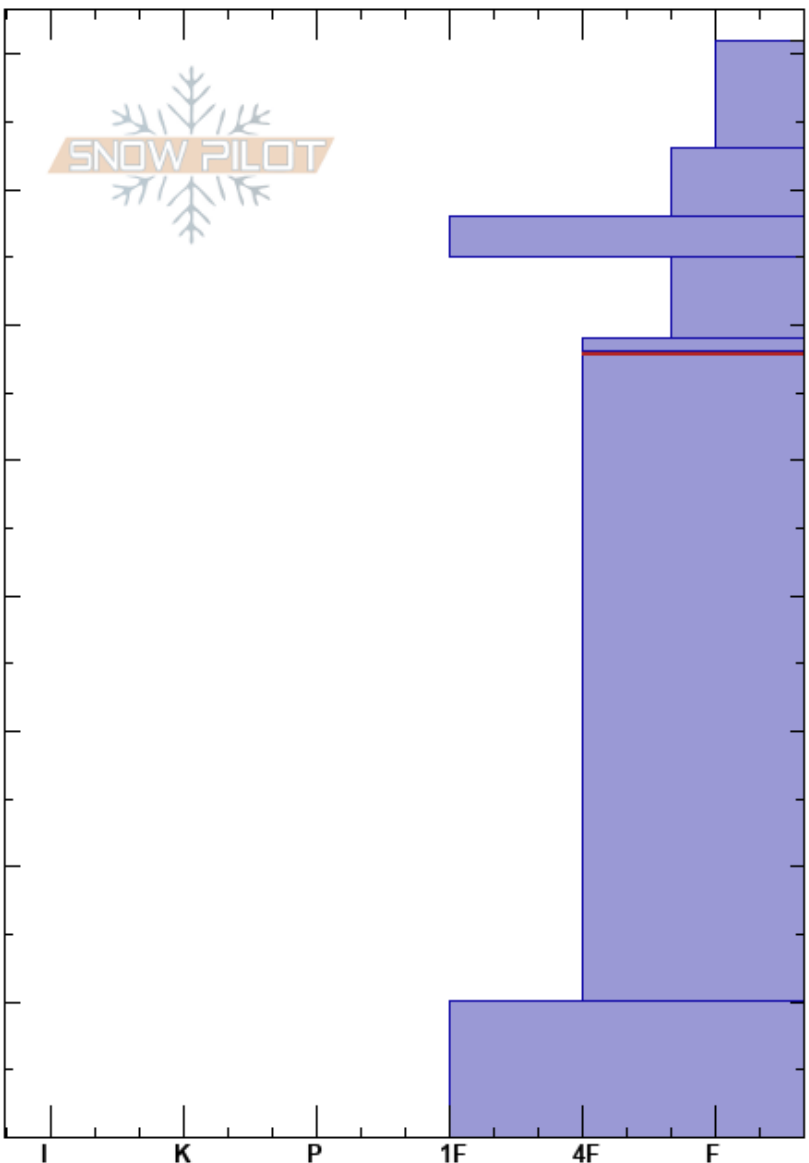

Specimen Ridge - East
 Gallatin Range-S
 MT
 Elevation: 7796 ft
 Aspect: 75°
 Specifics: Ski tracks on slope; We skied slope

Dave Zinn
 02/27/2022 - 11:45am
 Co-ord: 45.02950N, -111.07101W
 Slope Angle: 23°
 Wind Loading: previous

Stability: Very Good
 Air Temperature: -3°C
 Sky Cover: SCT
 Precipitation: NO
 Wind: E Light Breeze

HS:81
 PF: 80
 Layer Notes:
 59-58cm: Decomposing Crust
 58-10cm: Problematic layer

Crystal Form	Crystal Size	Moisture	ρ kg/m ³	Stability tests & Layer comments
/				
☒	2			
⊙⊙				
☒	2-3			
⊙⊙ (☐)	(3)			59-58cm: Decomposing Crust
^	2-4			
^	2-4			