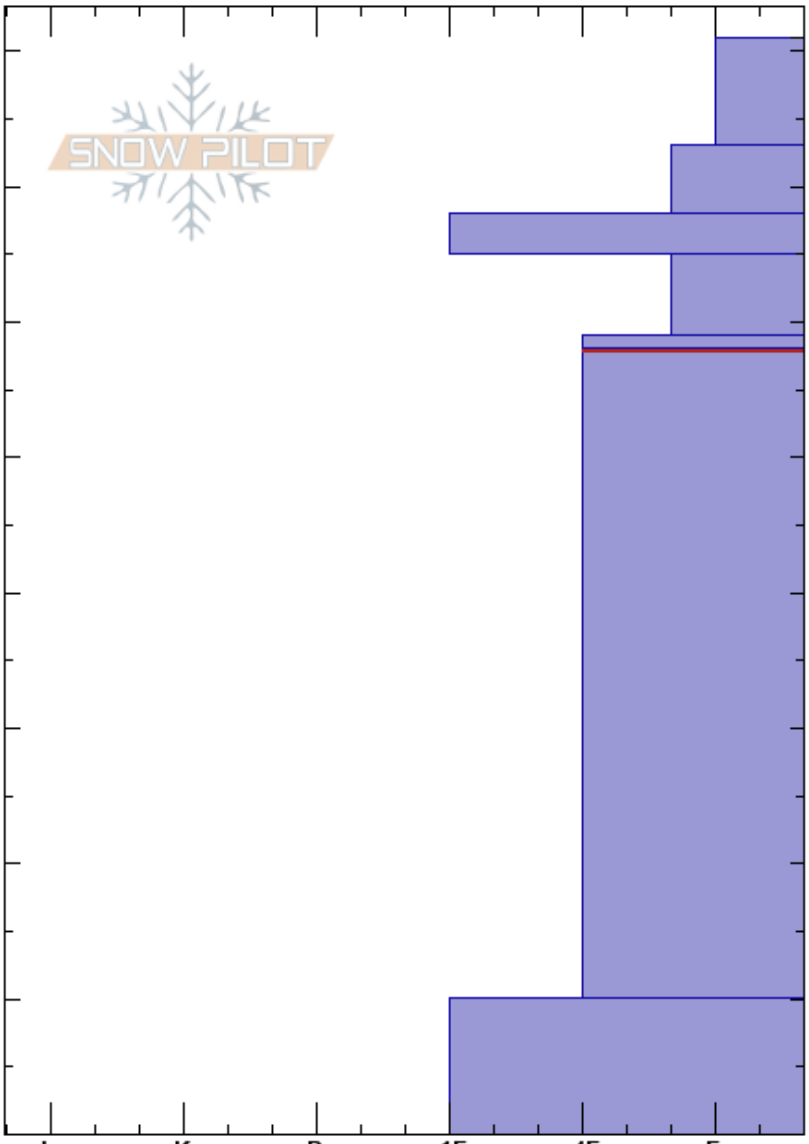

Specimen Ridge - East
 Gallatin Range-S
 MT
 Elevation: 7796 ft
 Aspect: 75°
 Specifics: Ski tracks on slope; We skied slope

Dave Zinn
 02/27/2022 - 11:45am
 Co-ord: 45.02950N, -111.07101W
 Slope Angle: 23°
 Wind Loading: previous

Stability: Very Good
 Air Temperature: -3°C
 Sky Cover: SCT
 Precipitation: NO
 Wind: E Light Breeze

HS:81
 PF: 80
 Layer Notes:
 59-58cm: Decomposing Crust
 58-10cm: Problematic layer

Crystal Form	Crystal Size	Moisture	ρ kg/m ³	Stability tests & Layer comments
/				
☒	2			
⊙⊙				
☒	2-3			
⊙⊙ (☐)	(3)			59-58cm: Decomposing Crust
^	2-4			
^	2-4			