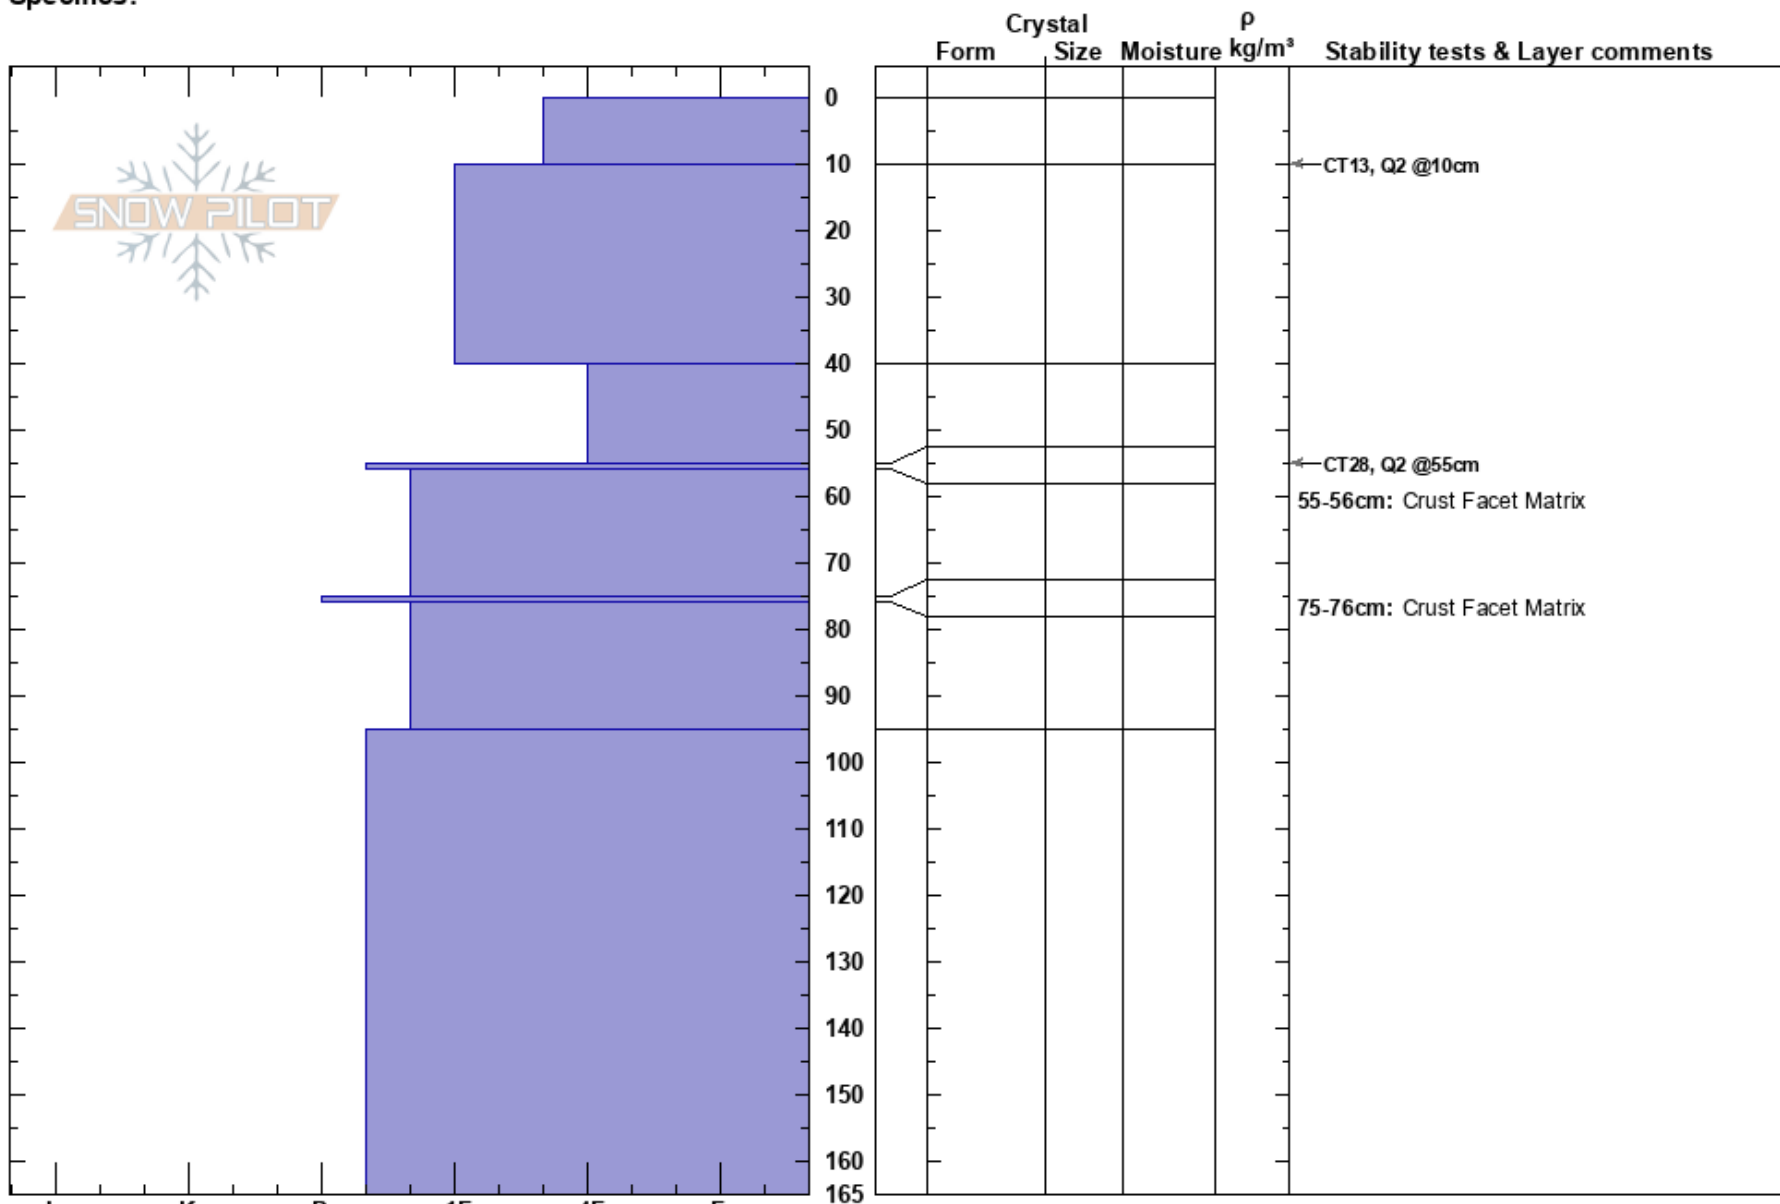

First Probe
 Chugach Range
 AK
 Elevation: 5551 ft
 Aspect: 300°
 Specifics:

Steven Eng
 02/26/2022 - 11:30am
 Co-ord: 06V 426467E 6818942N
 Slope Angle: 15°
 Wind Loading: previous

Stability:
 Air Temperature: 30°F
 Sky Cover: BKN
 Precipitation: NO
 Wind: Calm

HS: 165
 PF: 35
 55-56cm: Crust Facet Matrix
 55-56cm: Problematic layer
 75-76cm: Crust Facet Matrix

Notes: Pit dug on leeward side of ridgeline.