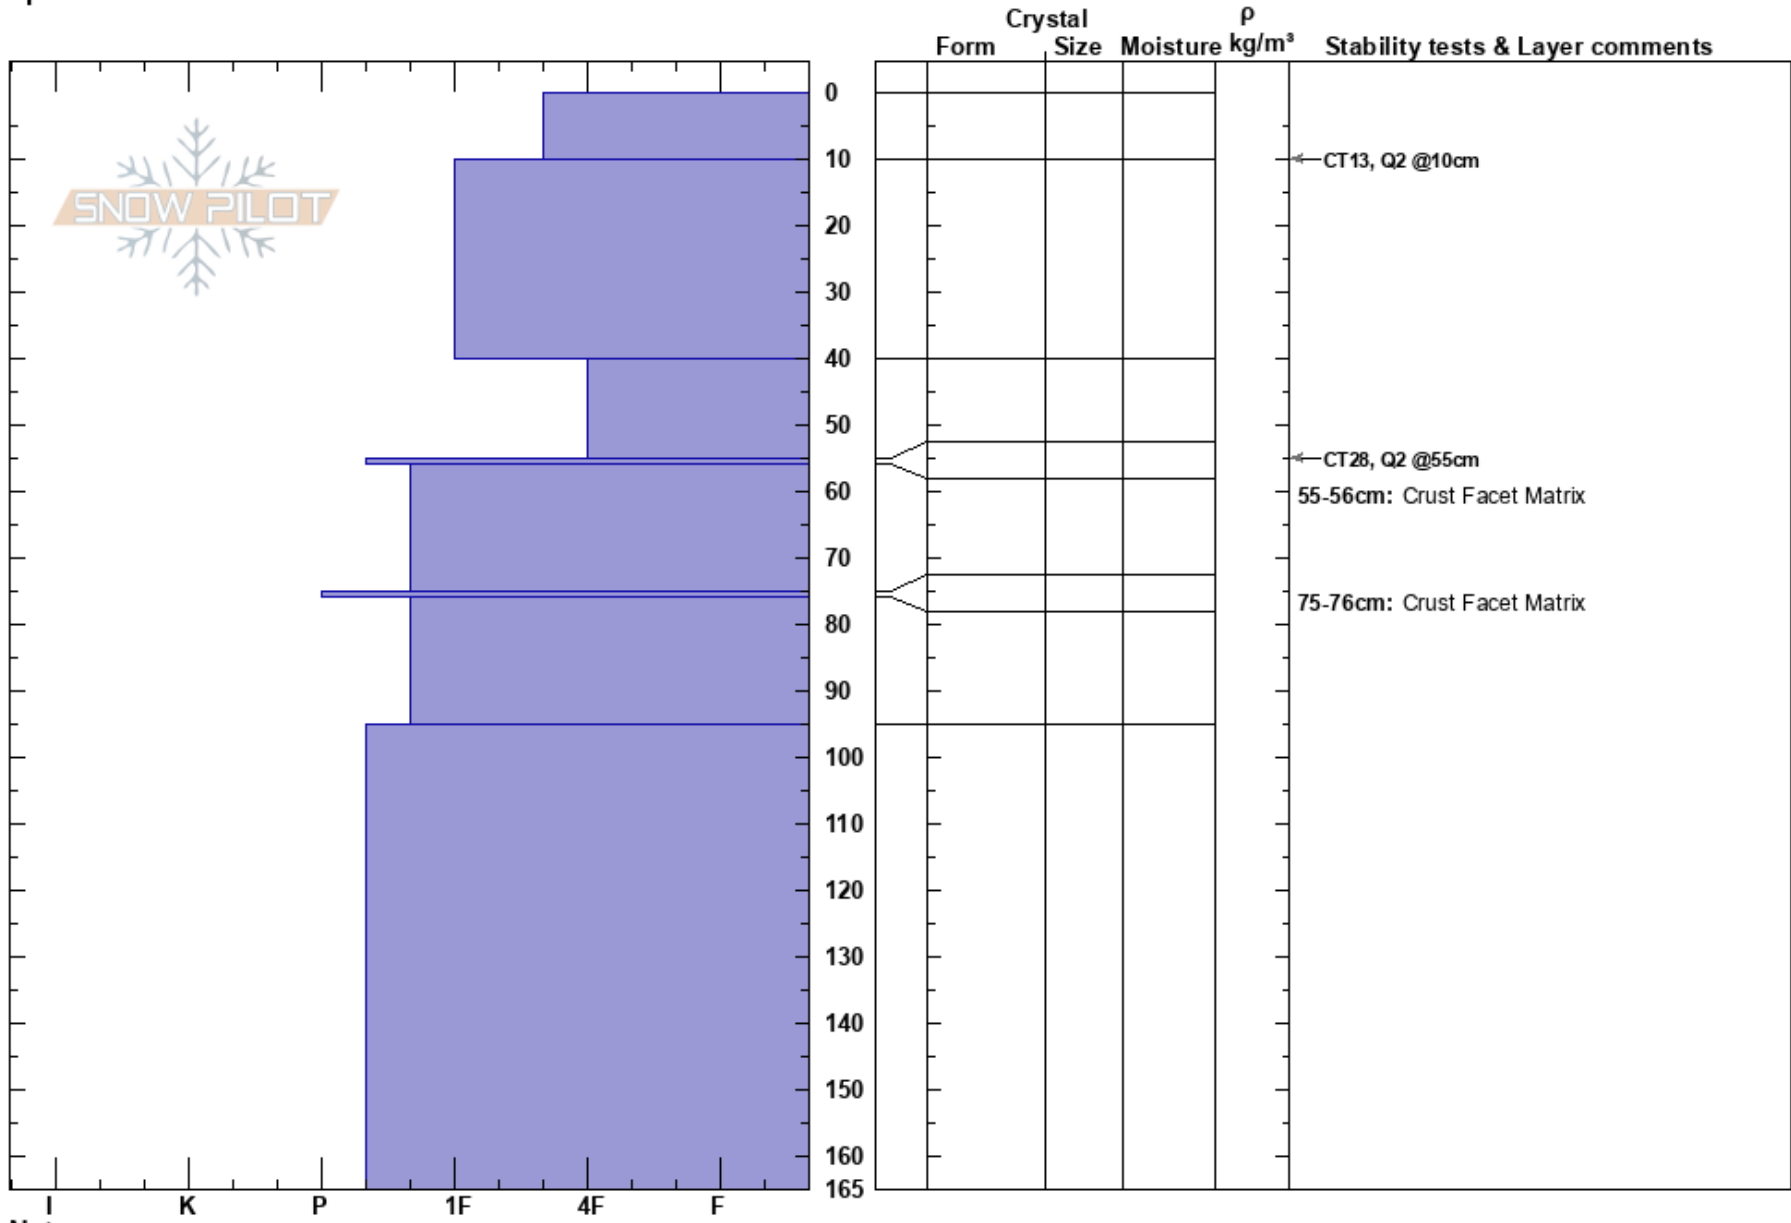

First Probe  
 Chugach Range  
 AK  
 Elevation: 5551 ft  
 Aspect: 300°  
 Specifics:

Steven Eng  
 02/26/2022 - 11:30am  
 Co-ord: 06V 426467E 6818942N  
 Slope Angle: 15°  
 Wind Loading: previous

Stability:  
 Air Temperature: 30°F  
 Sky Cover: BKN  
 Precipitation: NO  
 Wind: Calm

HS: 165  
 PF: 35  
 55-56cm: Crust Facet Matrix  
 55-56cm: Problematic layer  
 75-76cm: Crust Facet Matrix

Notes: Pit dug on leeward side of ridgeline.