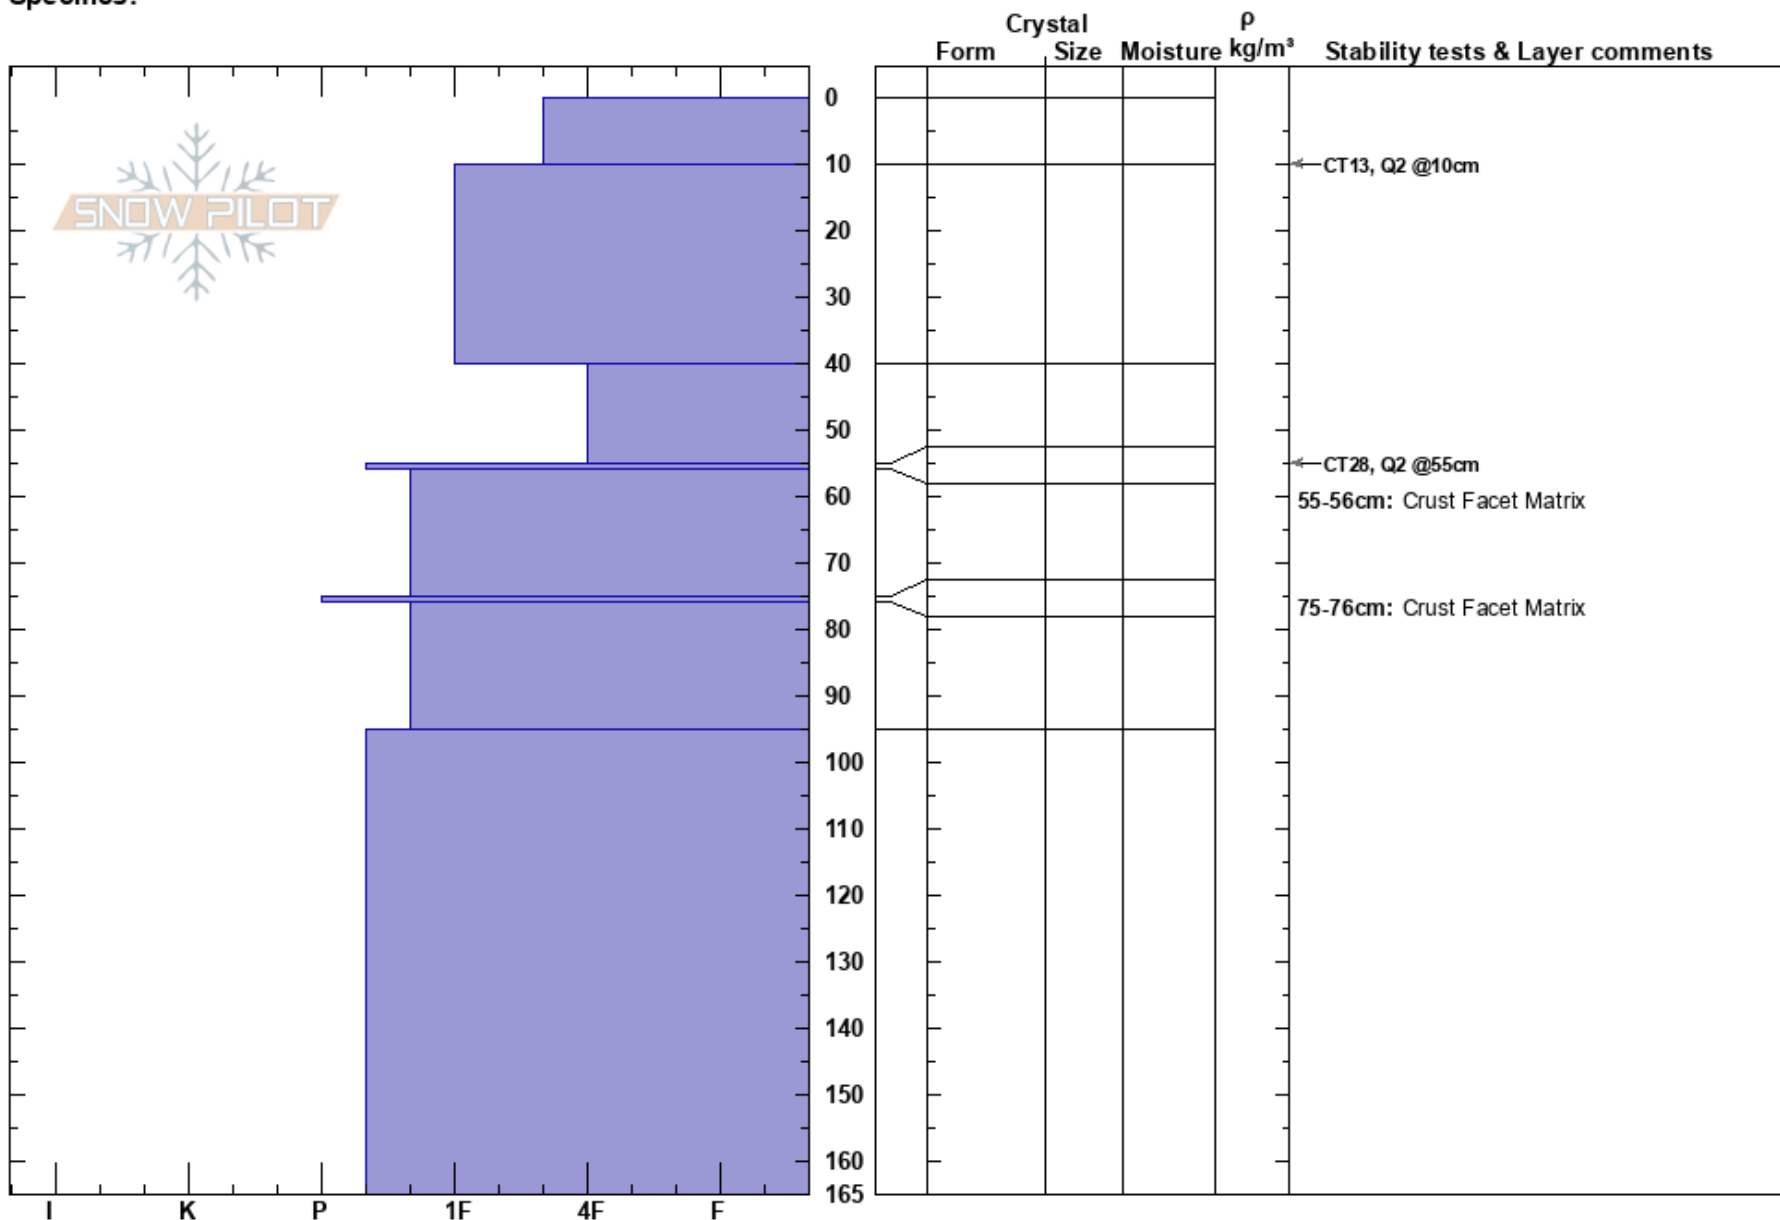

First Probe
 Chugach Range
 AK
 Elevation: 5551 ft
 Aspect: 300°
 Specifics:

Steven Eng
 02/26/2022 - 11:30am
 Co-ord: 06V 426467E 6818942N
 Slope Angle: 15°
 Wind Loading: previous

Stability:
 Air Temperature: 30°F
 Sky Cover: BKN
 Precipitation: NO
 Wind: Calm

HS: 165
 PF: 35
 55-56cm: Crust Facet Matrix
 55-56cm: Problematic layer
 75-76cm: Crust Facet Matrix

Notes: Pit dug on leeward side of ridgeline.