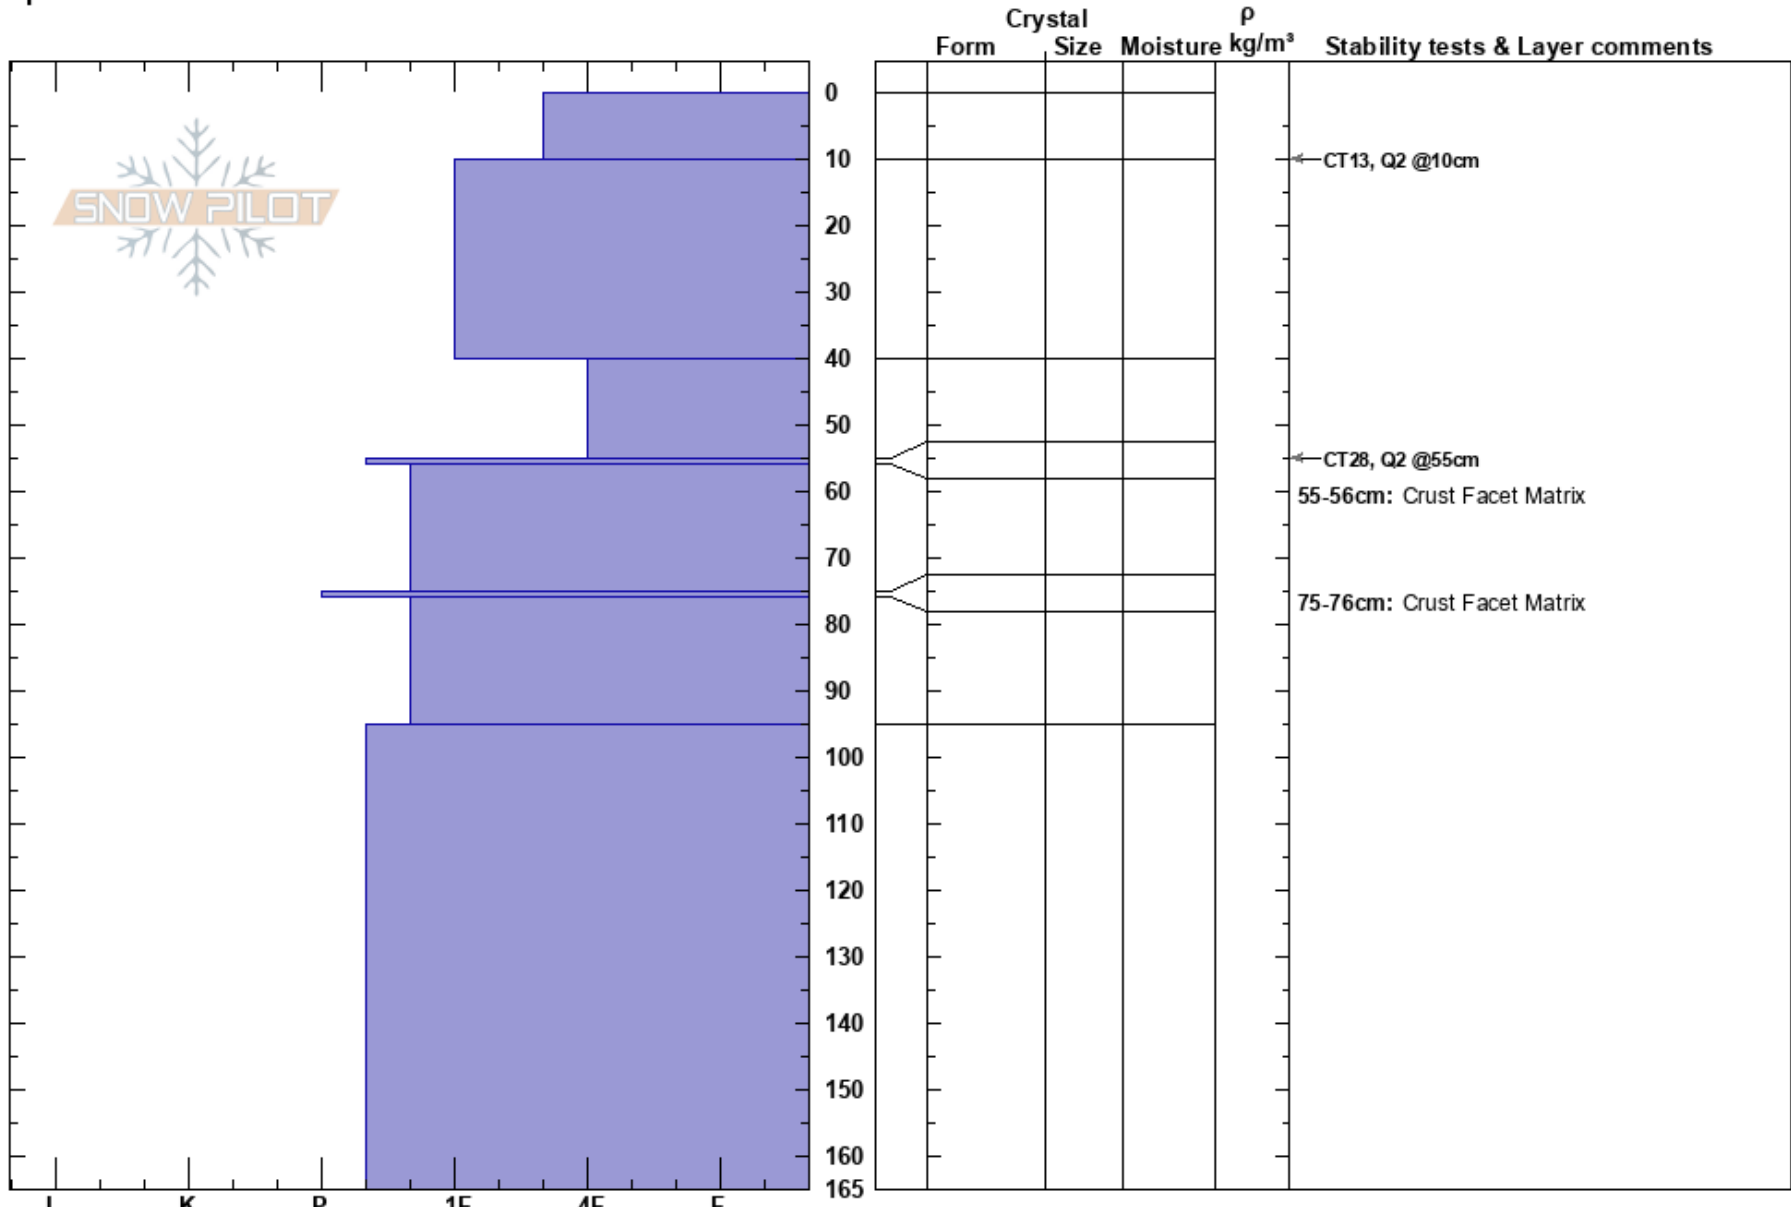

First Probe
 Chugach Range
 AK
 Elevation: 5551 ft
 Aspect: 300°
 Specifics:

Steven Eng
 02/26/2022 - 11:30am
 Co-ord: 06V 426467E 6818942N
 Slope Angle: 15°
 Wind Loading: previous

Stability:
 Air Temperature: 30°F
 Sky Cover: BKN
 Precipitation: NO
 Wind: Calm

HS: 165
 PF: 35
 55-56cm: Crust Facet Matrix
 55-56cm: Problematic layer
 75-76cm: Crust Facet Matrix

Notes: Pit dug on leeward side of ridgeline.