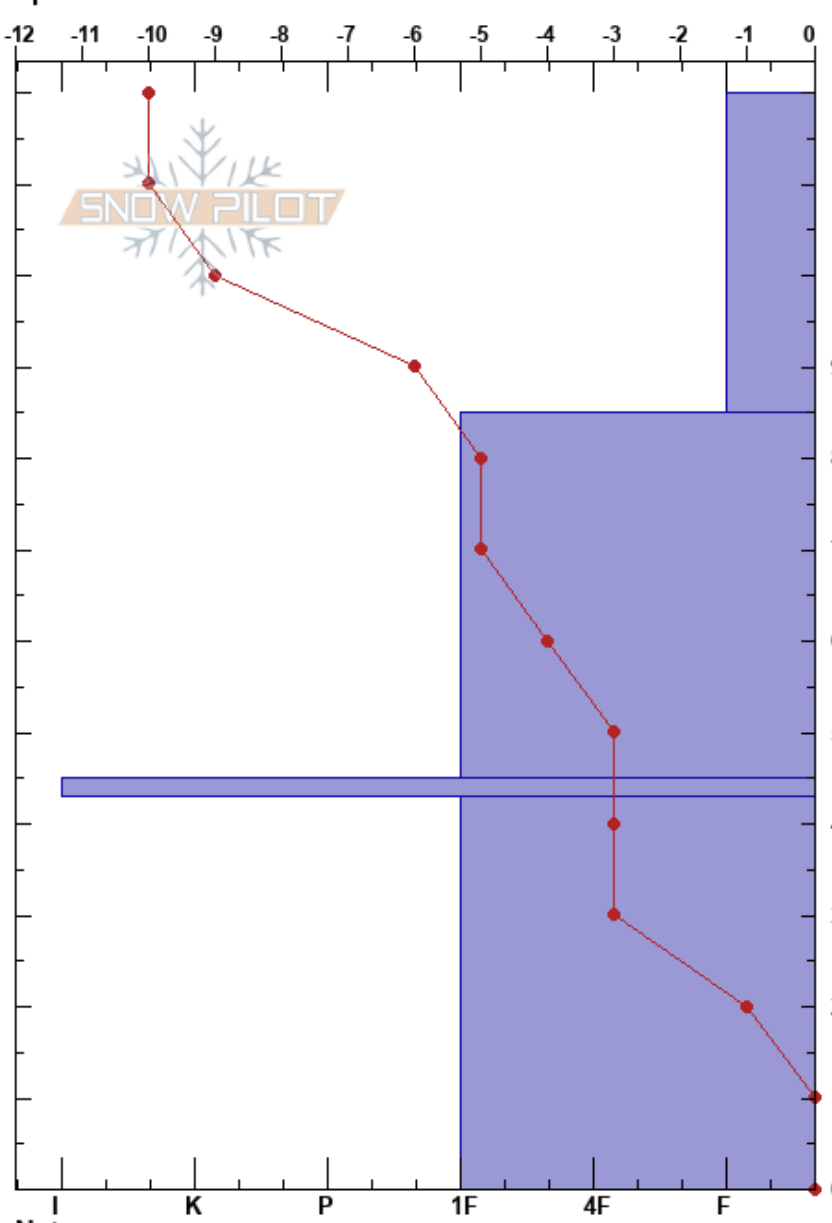

Philomena Spring
 Kachina Peaks
 AZ
 Elevation: 11551 ft
 Aspect: 315°
 Specifics:

Bray Moll
 02/27/2022 - 9:30am
 Co-ord: 35.34867N, -111.68589W
 Slope Angle: 34°
 Wind Loading: previous

Stability:
 Air Temperature: 3°C
 Sky Cover: CLR
 Precipitation: NO
 Wind: Calm

Layer Notes:

HS: 120
 PF: 50
 PS: 35

Form	Crystal Size	Moisture	ρ kg/m ³	Stability tests & Layer comments
	1	D-M		← ECTN8 @100cm ← ECTN17 @97cm
	0.5	D-M		← ECTN24 @67cm
	2			← CT23 @0cm ← ECTP27 @0cm

Notes: