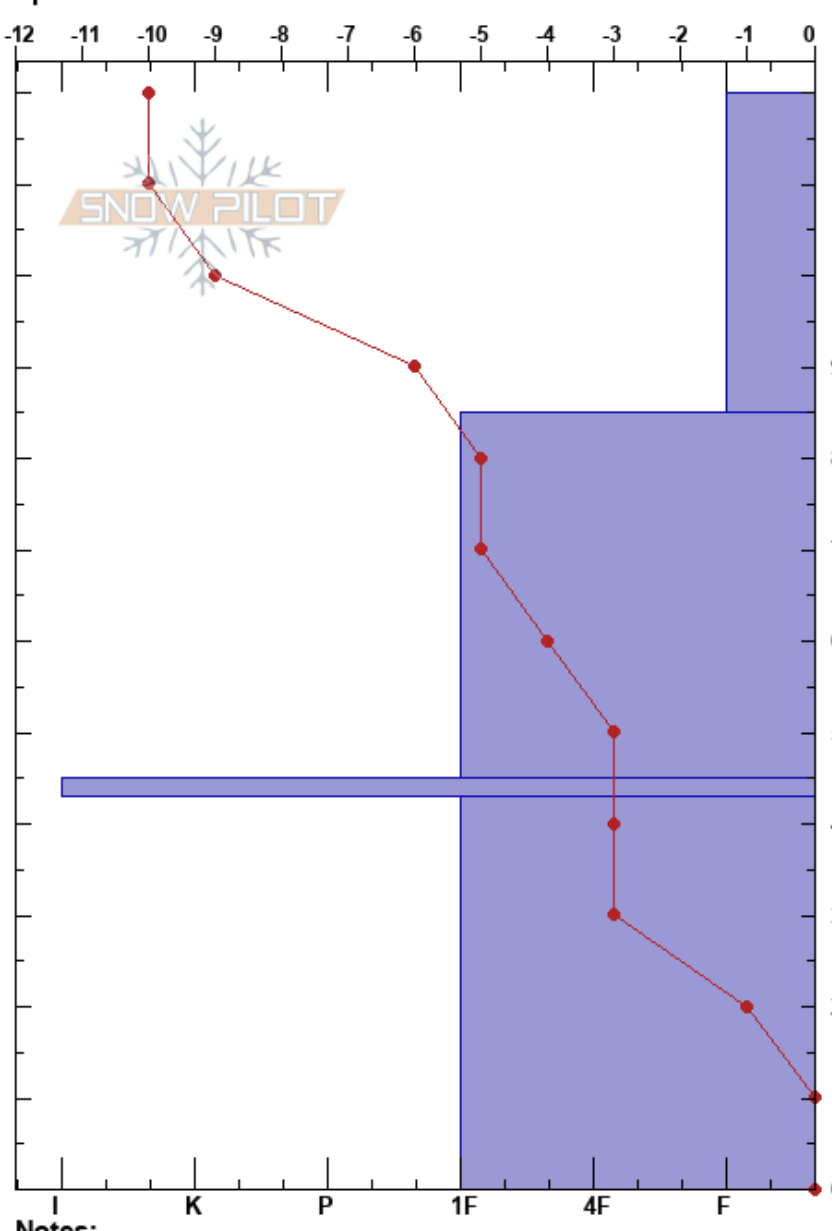

Philomena Spring  
 Kachina Peaks  
 AZ  
 Elevation: 11551 ft  
 Aspect: 315°  
 Specifics:

Bray Moll  
 02/27/2022 - 9:30am  
 Co-ord: 35.34867N, -111.68589W  
 Slope Angle: 34°  
 Wind Loading: previous

Stability:  
 Air Temperature: 3°C  
 Sky Cover: CLR  
 Precipitation: NO  
 Wind: Calm

Layer Notes:

HS: 120  
 PF: 50  
 PS: 35

Form	Crystal Size	Moisture	$\rho$ kg/m <sup>3</sup>	Stability tests & Layer comments
.	1	D-M		← ECTN8 @100cm ← ECTN17 @97cm
.	0.5	D-M		← ECTN24 @67cm
■				
□	2			
				← CT23 @0cm ← ECTP27 @0cm