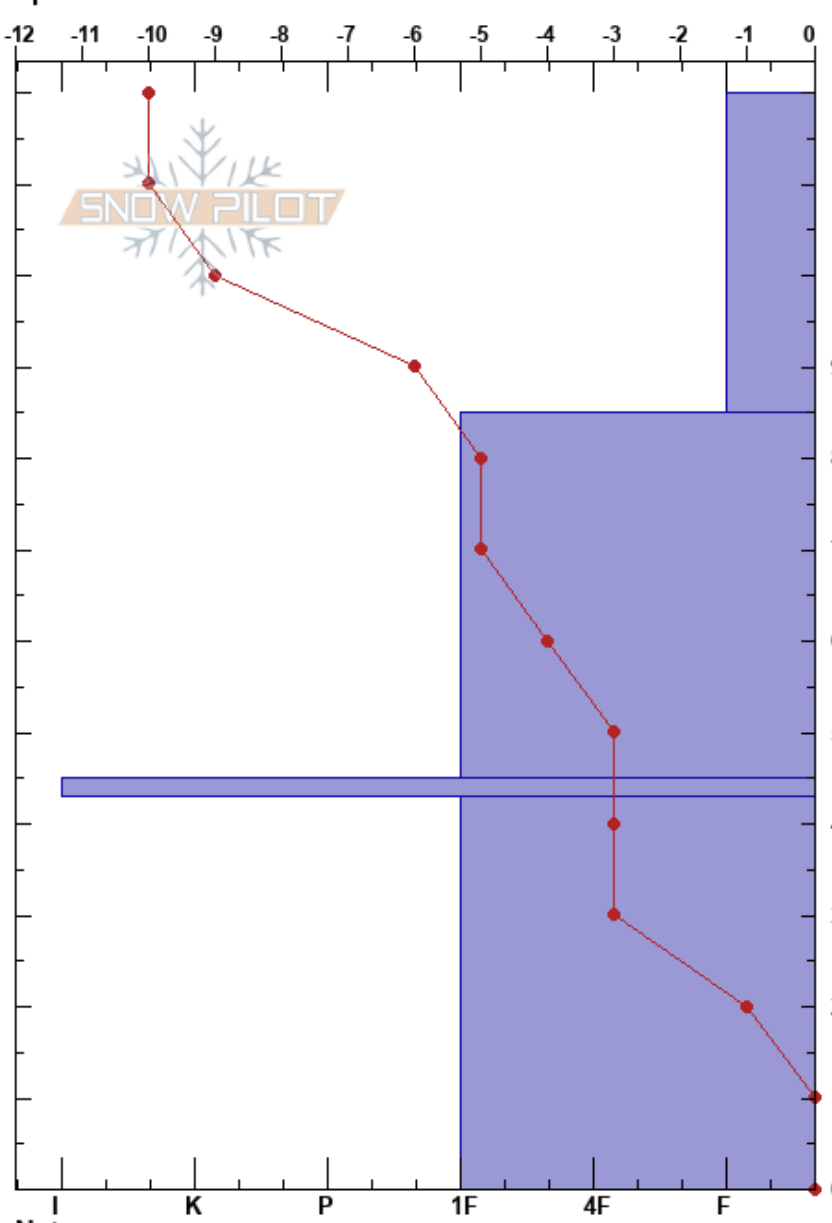

Philomena Spring  
 Kachina Peaks  
 AZ  
 Elevation: 11551 ft  
 Aspect: 315°  
 Specifics:

Bray Moll  
 02/27/2022 - 9:30am  
 Co-ord: 35.34867N, -111.68589W  
 Slope Angle: 34°  
 Wind Loading: previous

Stability:  
 Air Temperature: 3°C  
 Sky Cover: CLR  
 Precipitation: NO  
 Wind: Calm

Layer Notes:

HS: 120  
 PF: 50  
 PS: 35

Form	Crystal Size	Moisture	$\rho$ kg/m <sup>3</sup>	Stability tests & Layer comments
	1	D-M		← ECTN8 @100cm ← ECTN17 @97cm
	0.5	D-M		← ECTN24 @67cm
	2			← CT23 @0cm ← ECTP27 @0cm