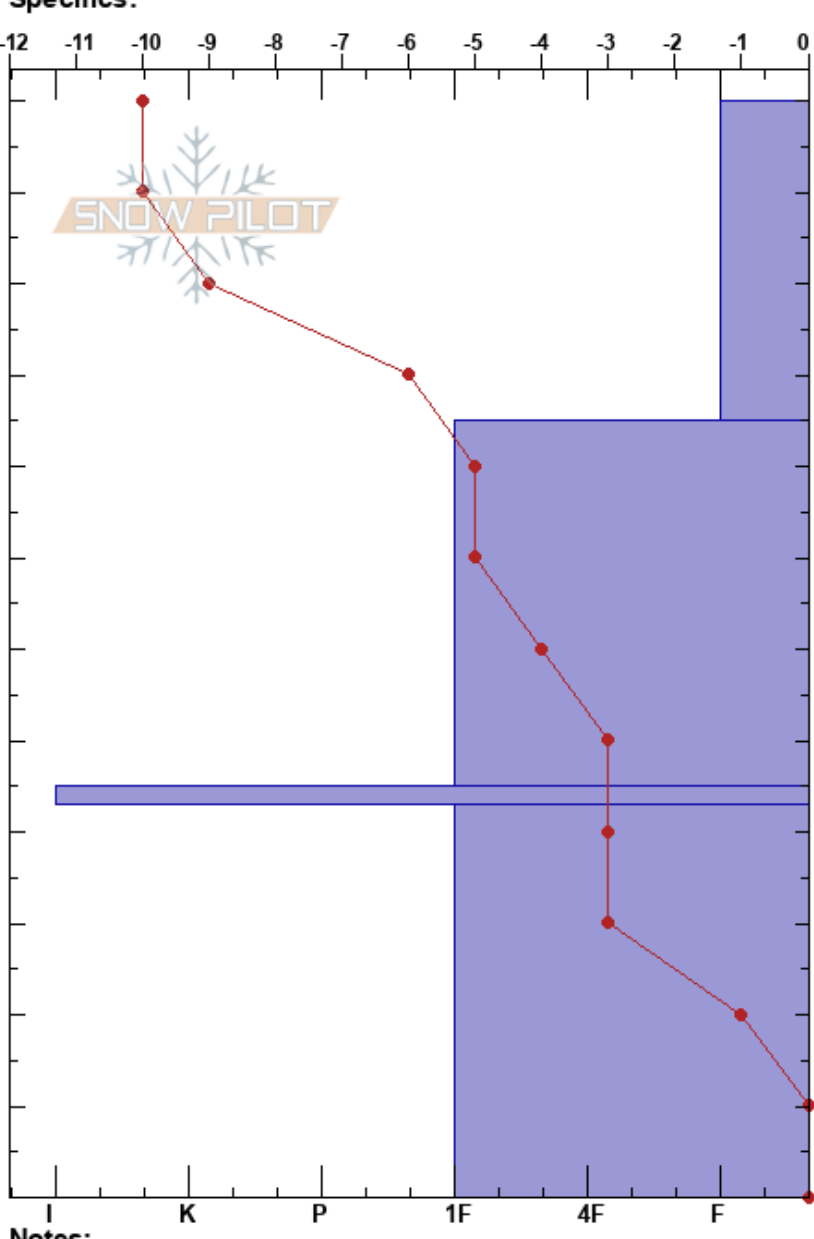

Philomena Spring
 Kachina Peaks
 AZ
 Elevation: 11551 ft
 Aspect: 315°
 Specifics:

Bray Moll
 02/27/2022 - 9:30am
 Co-ord: 35.34867N, -111.68589W
 Slope Angle: 34°
 Wind Loading: previous

Stability:
 Air Temperature: 3°C
 Sky Cover: CLR
 Precipitation: NO
 Wind: Calm

Layer Notes:

HS: 120
 PF: 50
 PS: 35

Form	Crystal Size	Moisture	ρ kg/m ³	Stability tests & Layer comments
	1	D-M		← ECTN8 @100cm ← ECTN17 @97cm
	0.5	D-M		← ECTN24 @67cm
	2			← CT23 @0cm ← ECTP27 @0cm

Notes: