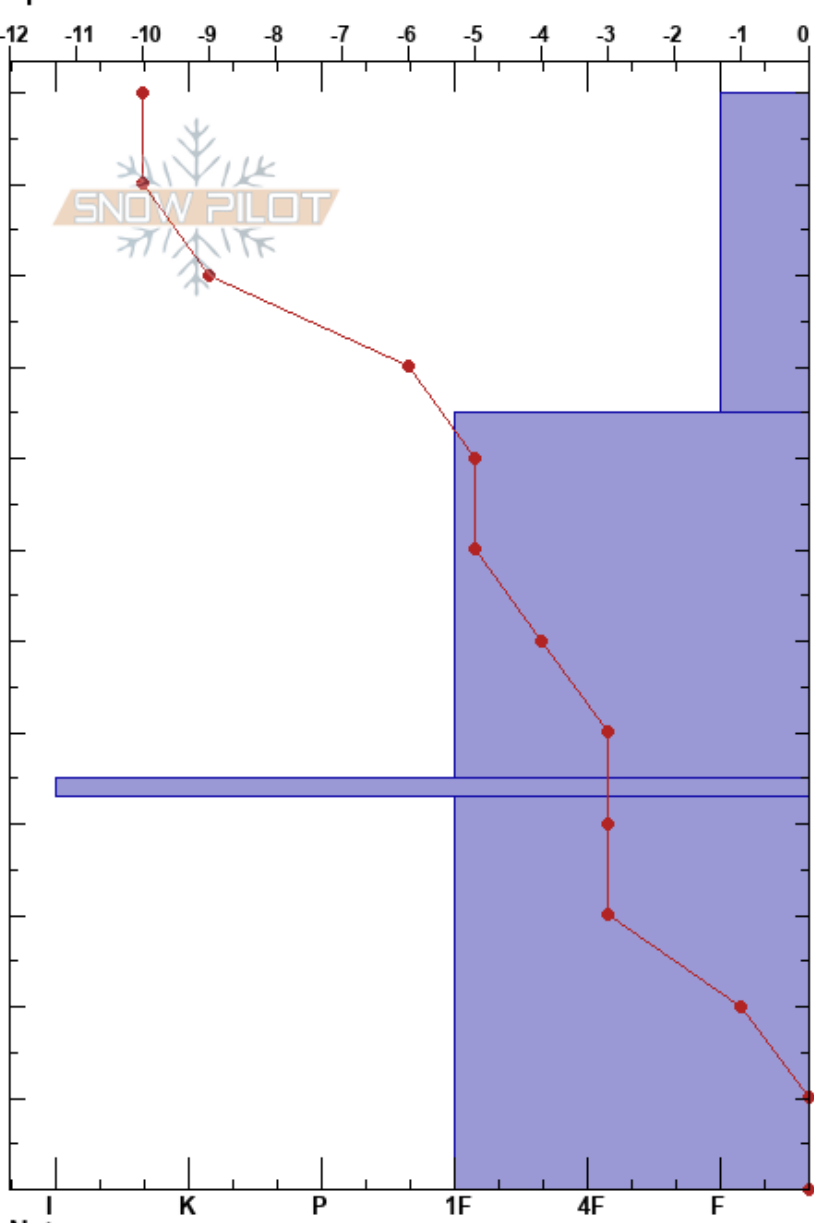

Philomena Spring
 Kachina Peaks
 AZ
 Elevation: 11551 ft
 Aspect: 315°
 Specifics:

Bray Moll
 02/27/2022 - 9:30am
 Co-ord: 35.34867N, -111.68589W
 Slope Angle: 34°
 Wind Loading: previous

Stability:
 Air Temperature: 3°C
 Sky Cover: CLR
 Precipitation: NO
 Wind: Calm

Layer Notes:

HS: 120
 PF: 50
 PS: 35

Form	Crystal Size	Moisture	ρ kg/m ³	Stability tests & Layer comments
	1	D-M		← ECTN8 @100cm ← ECTN17 @97cm
	0.5	D-M		← ECTN24 @67cm
	2			← CT23 @0cm ← ECTP27 @0cm

Notes: