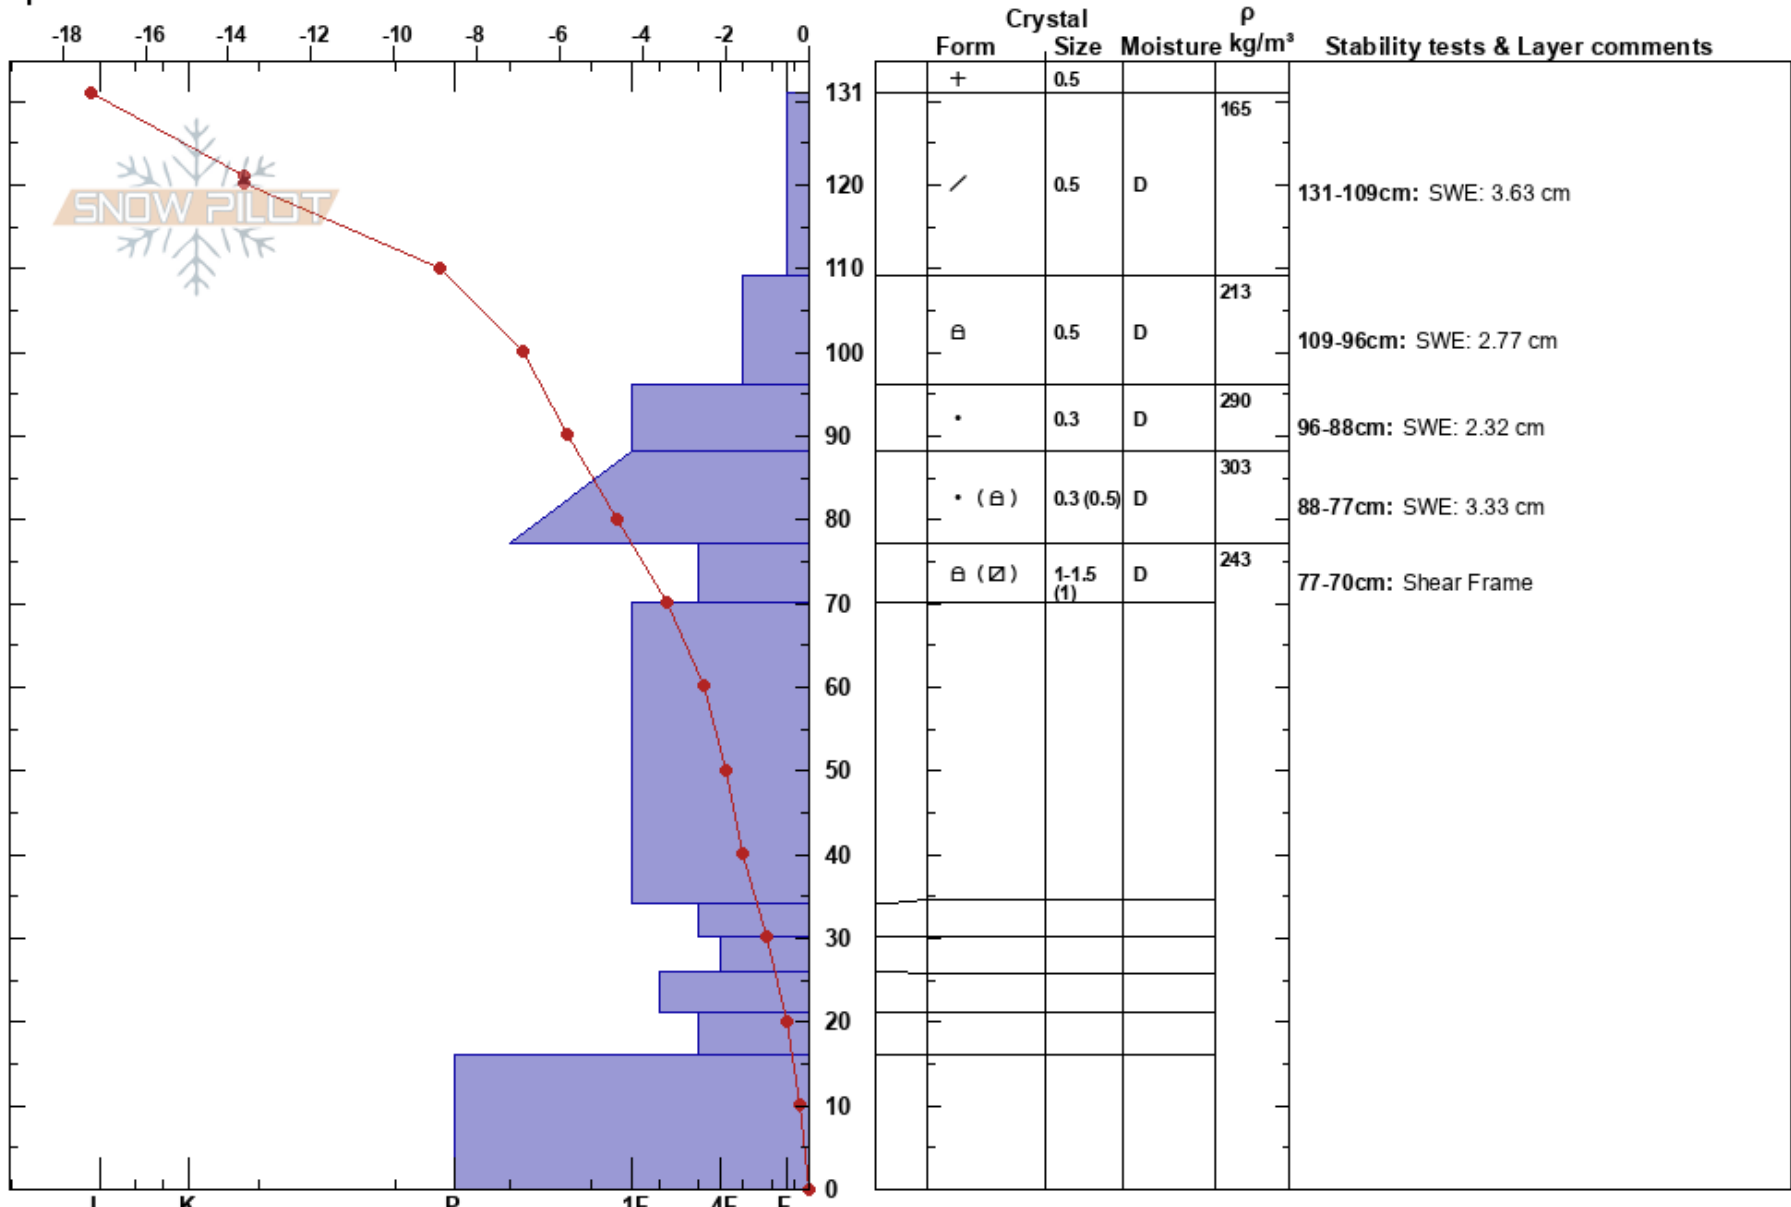

ERTH450 Group 3
 Bridger Range
 MT
 Elevation: 7106 ft
 Aspect: 45°
 Specifics:

Alex Haddad
 02/25/2022 - 2:15pm
 Co-ord: 45.83167N, -110.91750W
 Slope Angle: 13°
 Wind Loading: no

Stability:
 Air Temperature: -12.3°C
 Sky Cover: CLR
 Precipitation: NO
 Wind: SW Moderate

HS: 131
 PF: 15
 PS: 40
 131-109cm: SWE: 3.63 cm
 109-96cm: SWE: 2.77 cm
 96-88cm: SWE: 2.32 cm
 88-77cm: SWE: 3.33 cm
 77-70cm: Shear Frame
 [More Layer Comments below]

Notes: 77-70 cm: 20x Shear Frame on layer (SR mean: 1.2), thin blade, and scope snow probe. Additional Layer Comments: 70-77cm: Problematic layer;