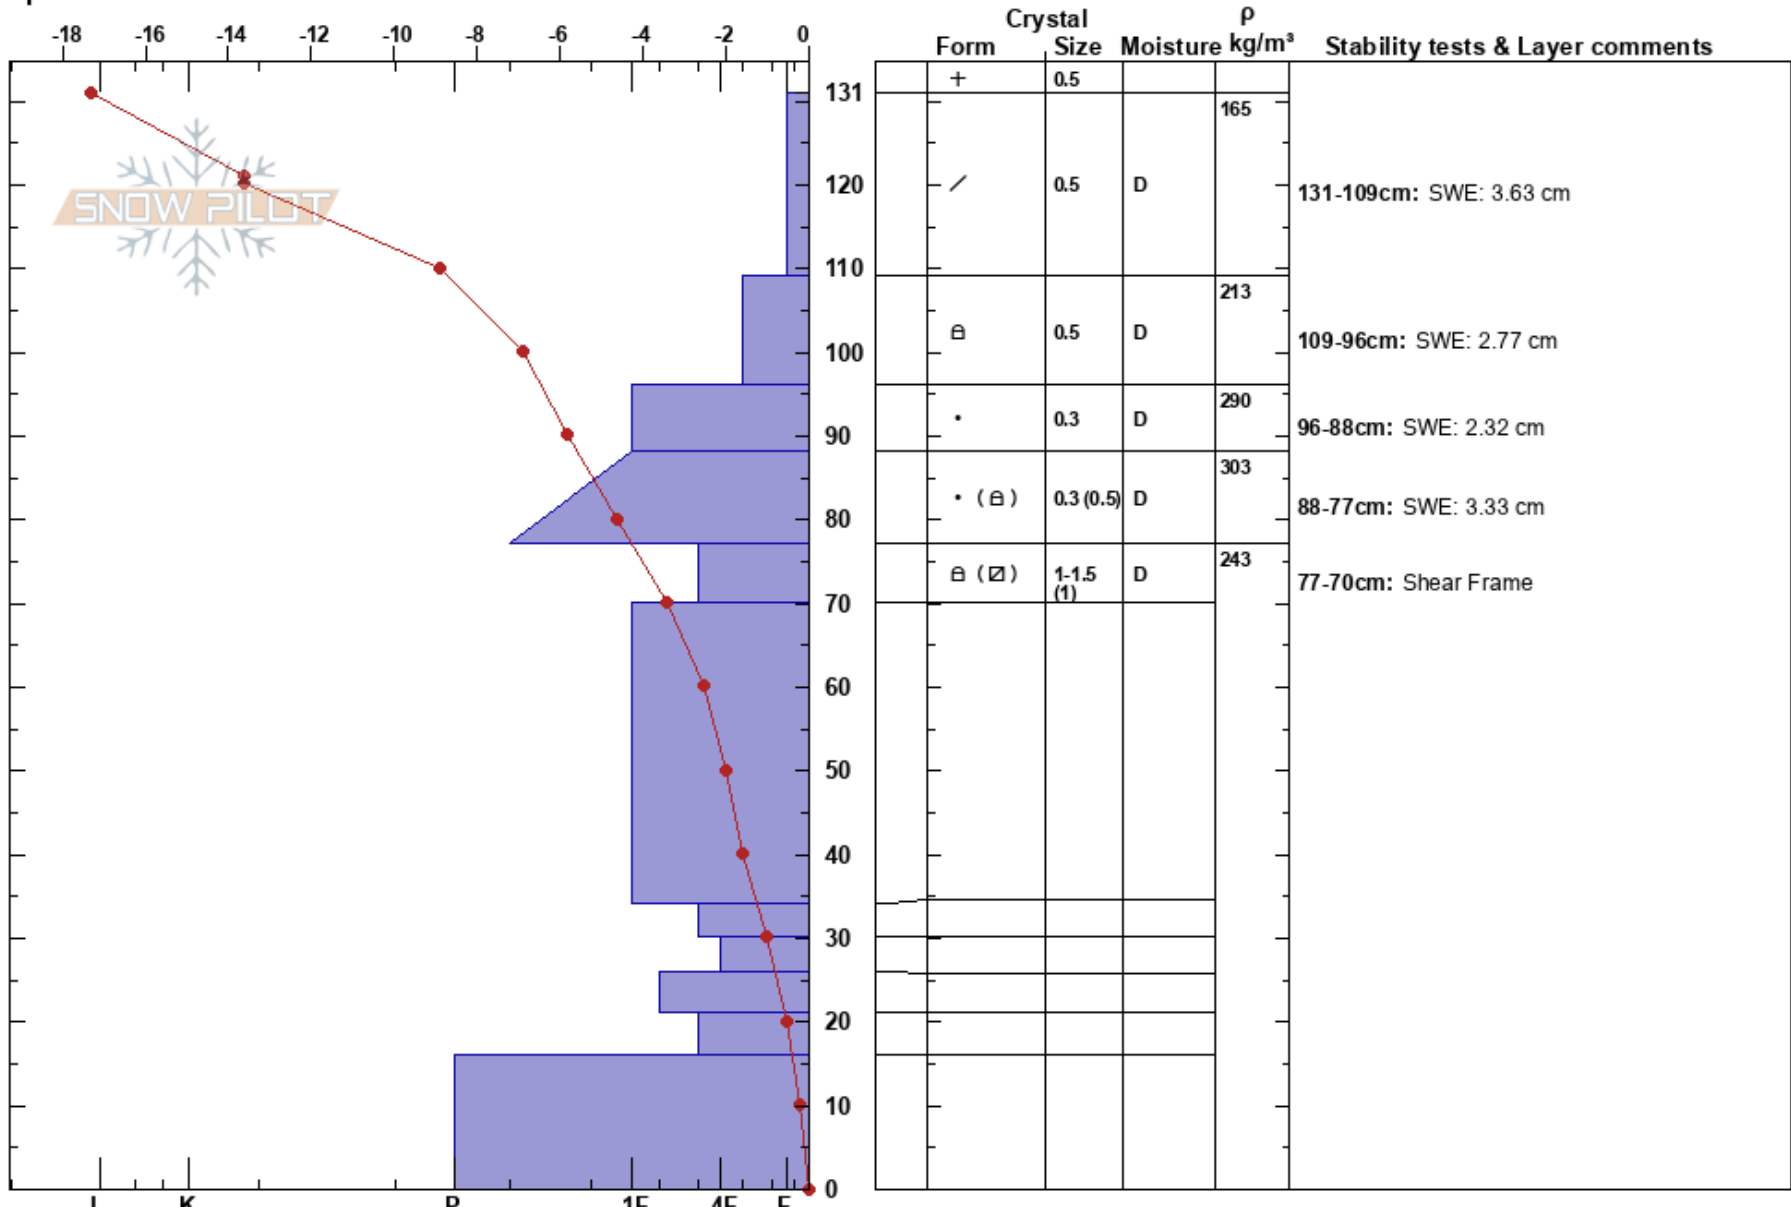

ERTH450 Group 3  
 Bridger Range  
 MT  
 Elevation: 7106 ft  
 Aspect: 45°  
 Specifics:

Alex Haddad  
 02/25/2022 - 2:15pm  
 Co-ord: 45.83167N, -110.91750W  
 Slope Angle: 13°  
 Wind Loading: no

Stability:  
 Air Temperature: -12.3°C  
 Sky Cover: CLR  
 Precipitation: NO  
 Wind: SW Moderate

Layer Notes:  
 HS: 131  
 PF: 15  
 PS: 40  
 131-109cm: SWE: 3.63 cm  
 109-96cm: SWE: 2.77 cm  
 96-88cm: SWE: 2.32 cm  
 88-77cm: SWE: 3.33 cm  
 77-70cm: Shear Frame  
 [More Layer Comments below]

Notes: 77-70 cm: 20x Shear Frame on layer (SR mean: 1.2), thin blade, and scope snow probe. Additional Layer Comments: 70-77cm: Problematic layer;