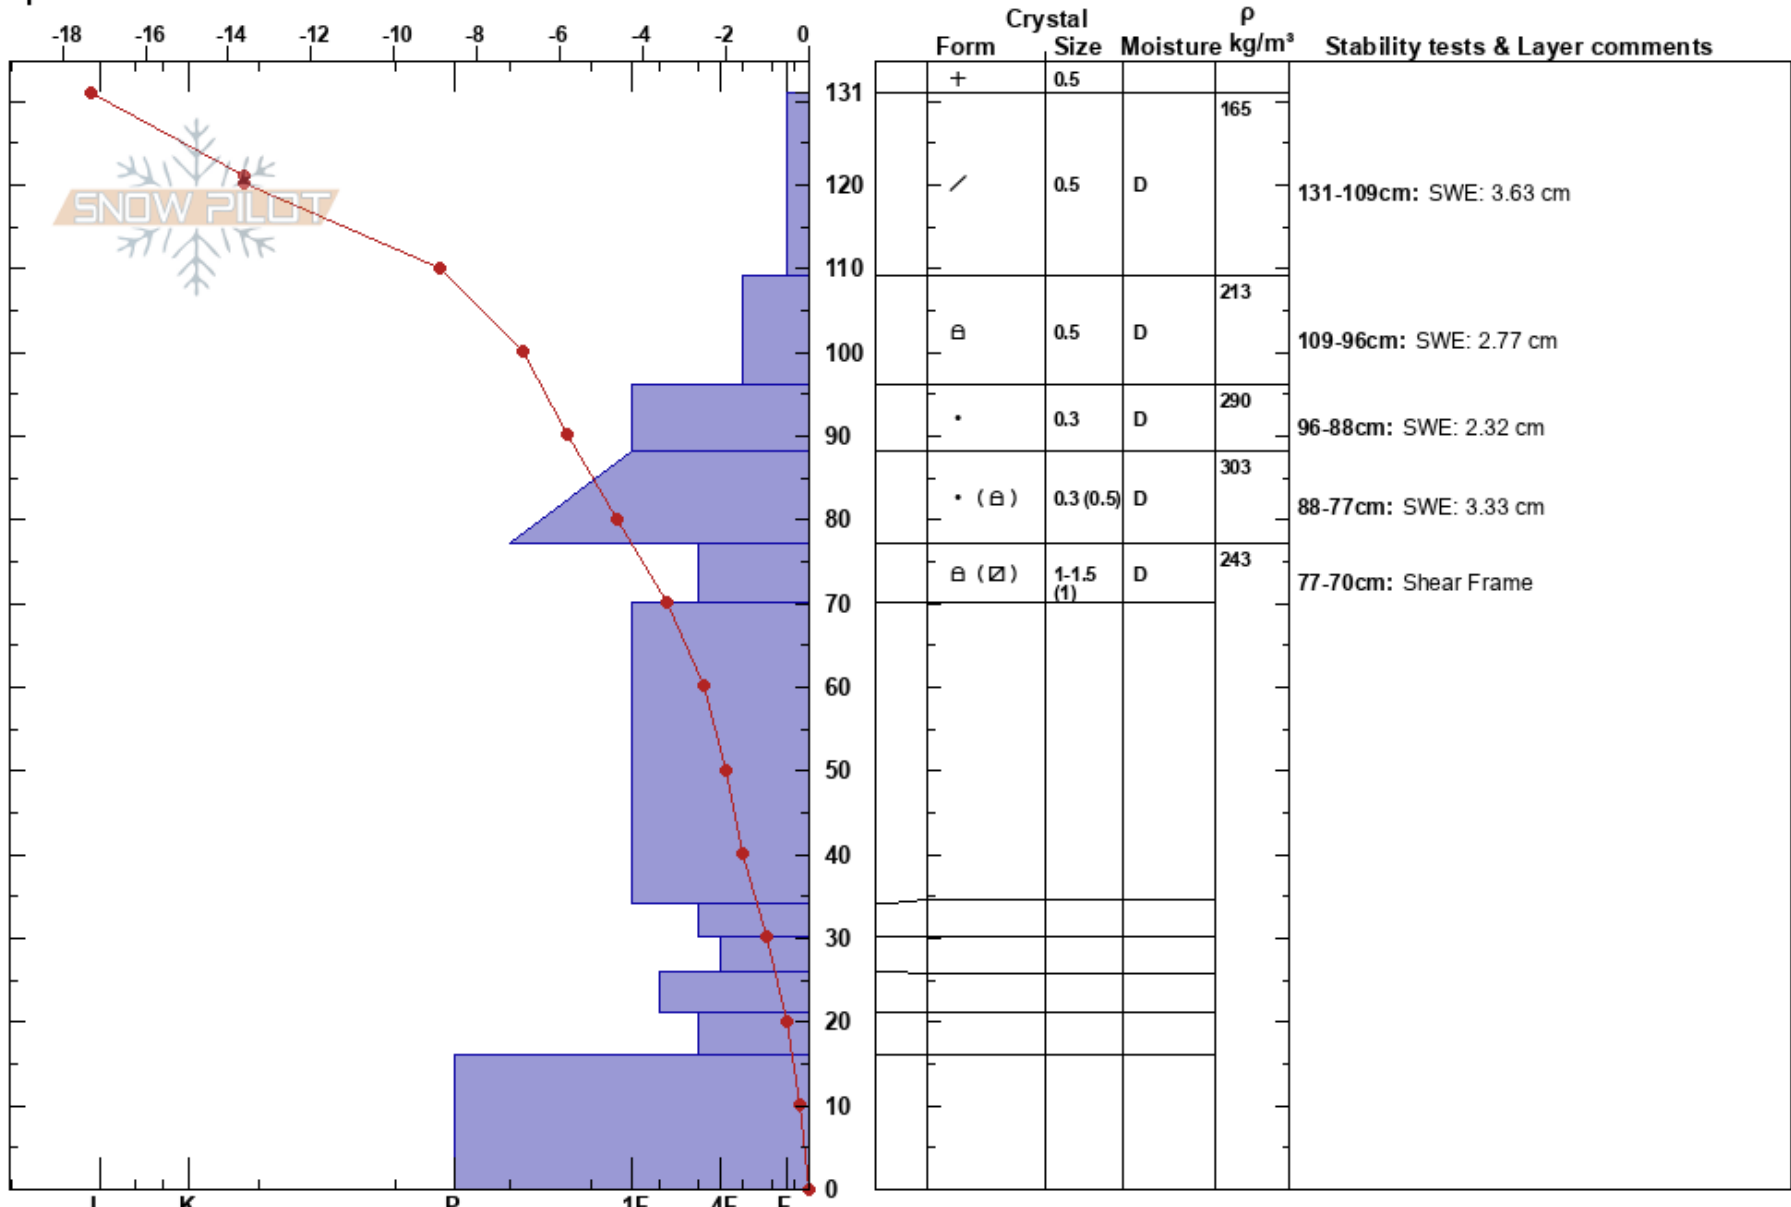

ERTH450 Group 3  
 Bridger Range  
 MT  
 Elevation: 7106 ft  
 Aspect: 45°  
 Specifics:

Alex Haddad  
 02/25/2022 - 2:15pm  
 Co-ord: 45.83167N, -110.91750W  
 Slope Angle: 13°  
 Wind Loading: no

Stability:  
 Air Temperature: -12.3°C  
 Sky Cover: CLR  
 Precipitation: NO  
 Wind: SW Moderate

HS: 131  
 PF: 15  
 PS: 40  
 131-109cm: SWE: 3.63 cm  
 109-96cm: SWE: 2.77 cm  
 96-88cm: SWE: 2.32 cm  
 88-77cm: SWE: 3.33 cm  
 77-70cm: Shear Frame  
 [More Layer Comments below]

Notes: 77-70 cm: 20x Shear Frame on layer (SR mean: 1.2), thin blade, and scope snow probe. Additional Layer Comments: 70-77cm: Problematic layer;