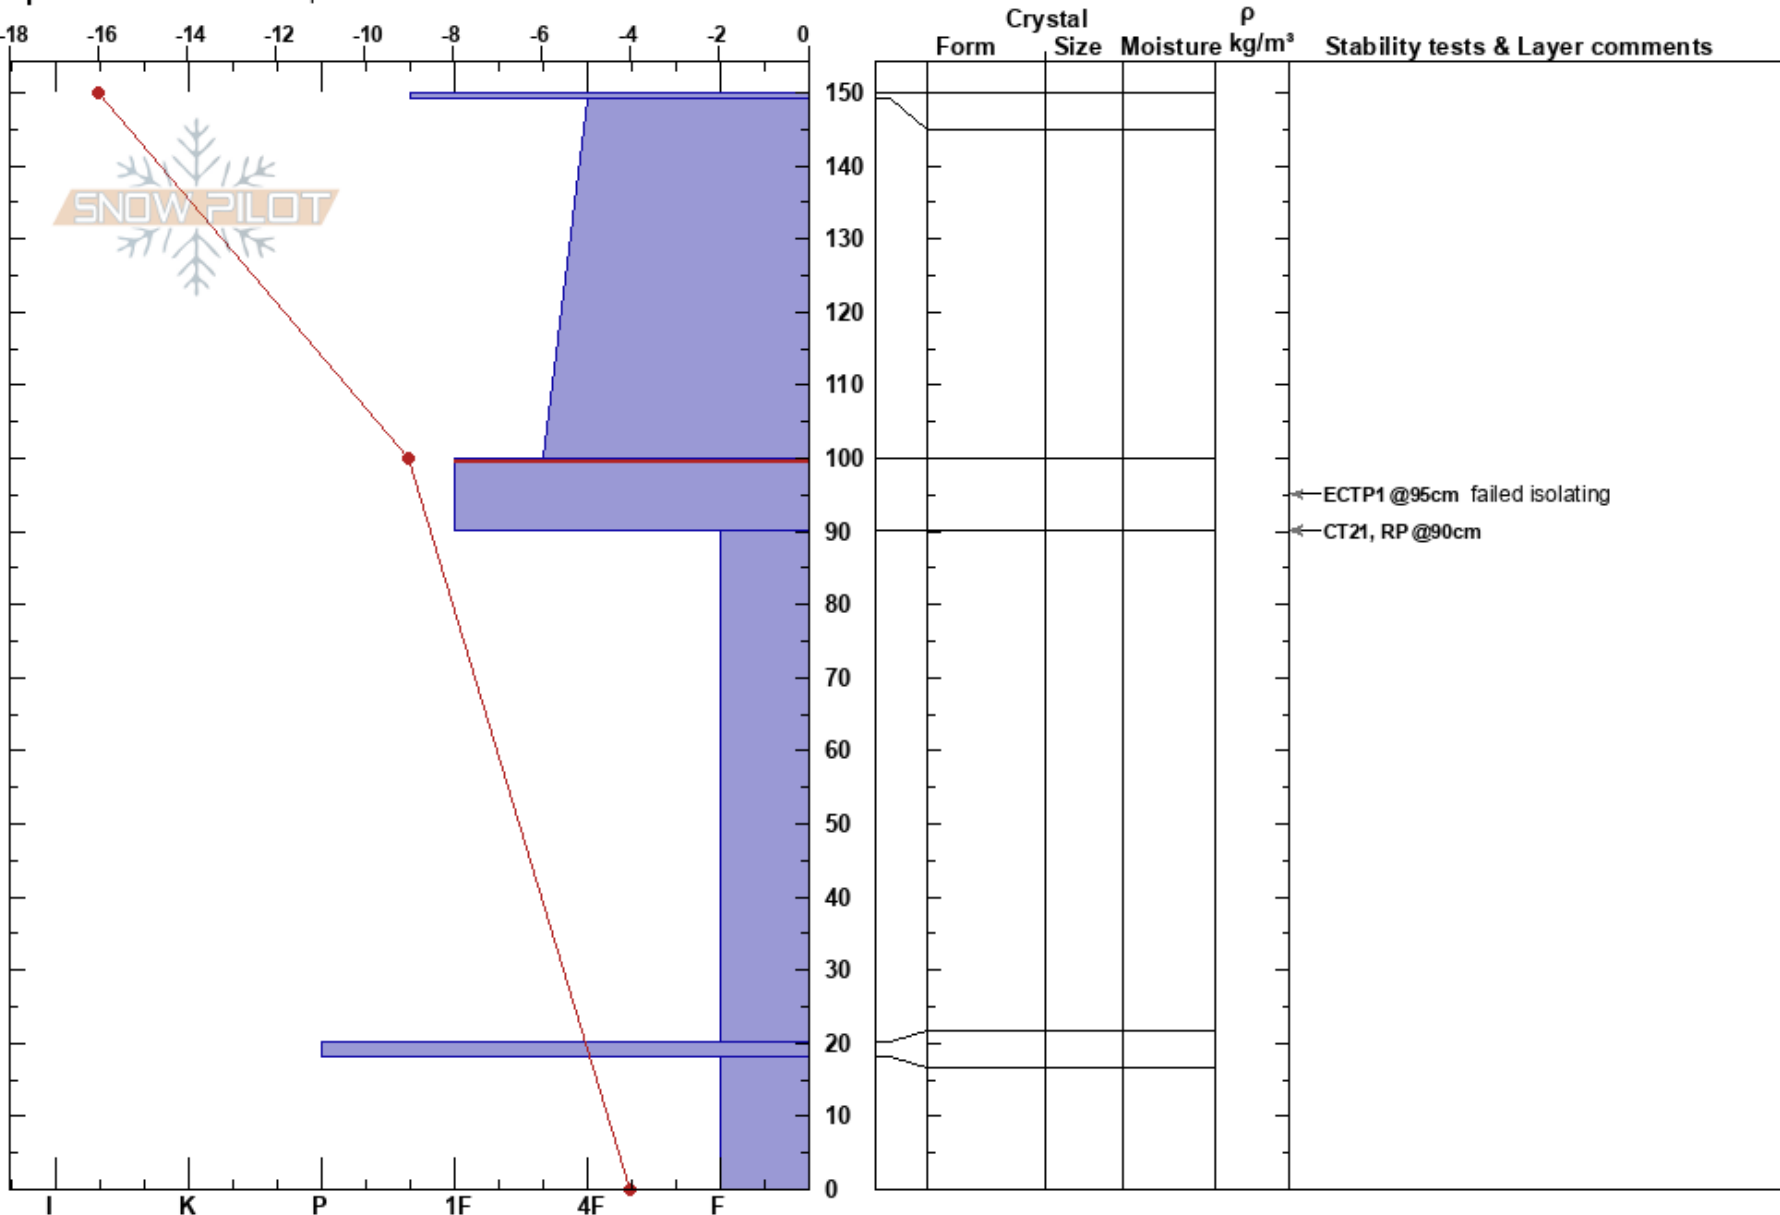

N Core ridge
 Kachina Peaks
 AZ
 Elevation: 11502 ft
 Aspect: 350°

Mike Farrell
 02/27/2022 - 10:00am
 Co-ord: 35.33486N, -111.67195W
 Slope Angle: 38°
 Wind Loading: previous

Stability: Poor
 Air Temperature: -2.5°C
 Sky Cover: CLR
 Precipitation: NO
 Wind: NE Calm

HS: 150
 PF: 50
 100-90cm: Problematic layer

Specifics: Ski tracks on slope

Notes: Wind loaded start zone on N core ridge, new snow propagated and popped off as we were isolating our ECT column, we did not ski the slope.