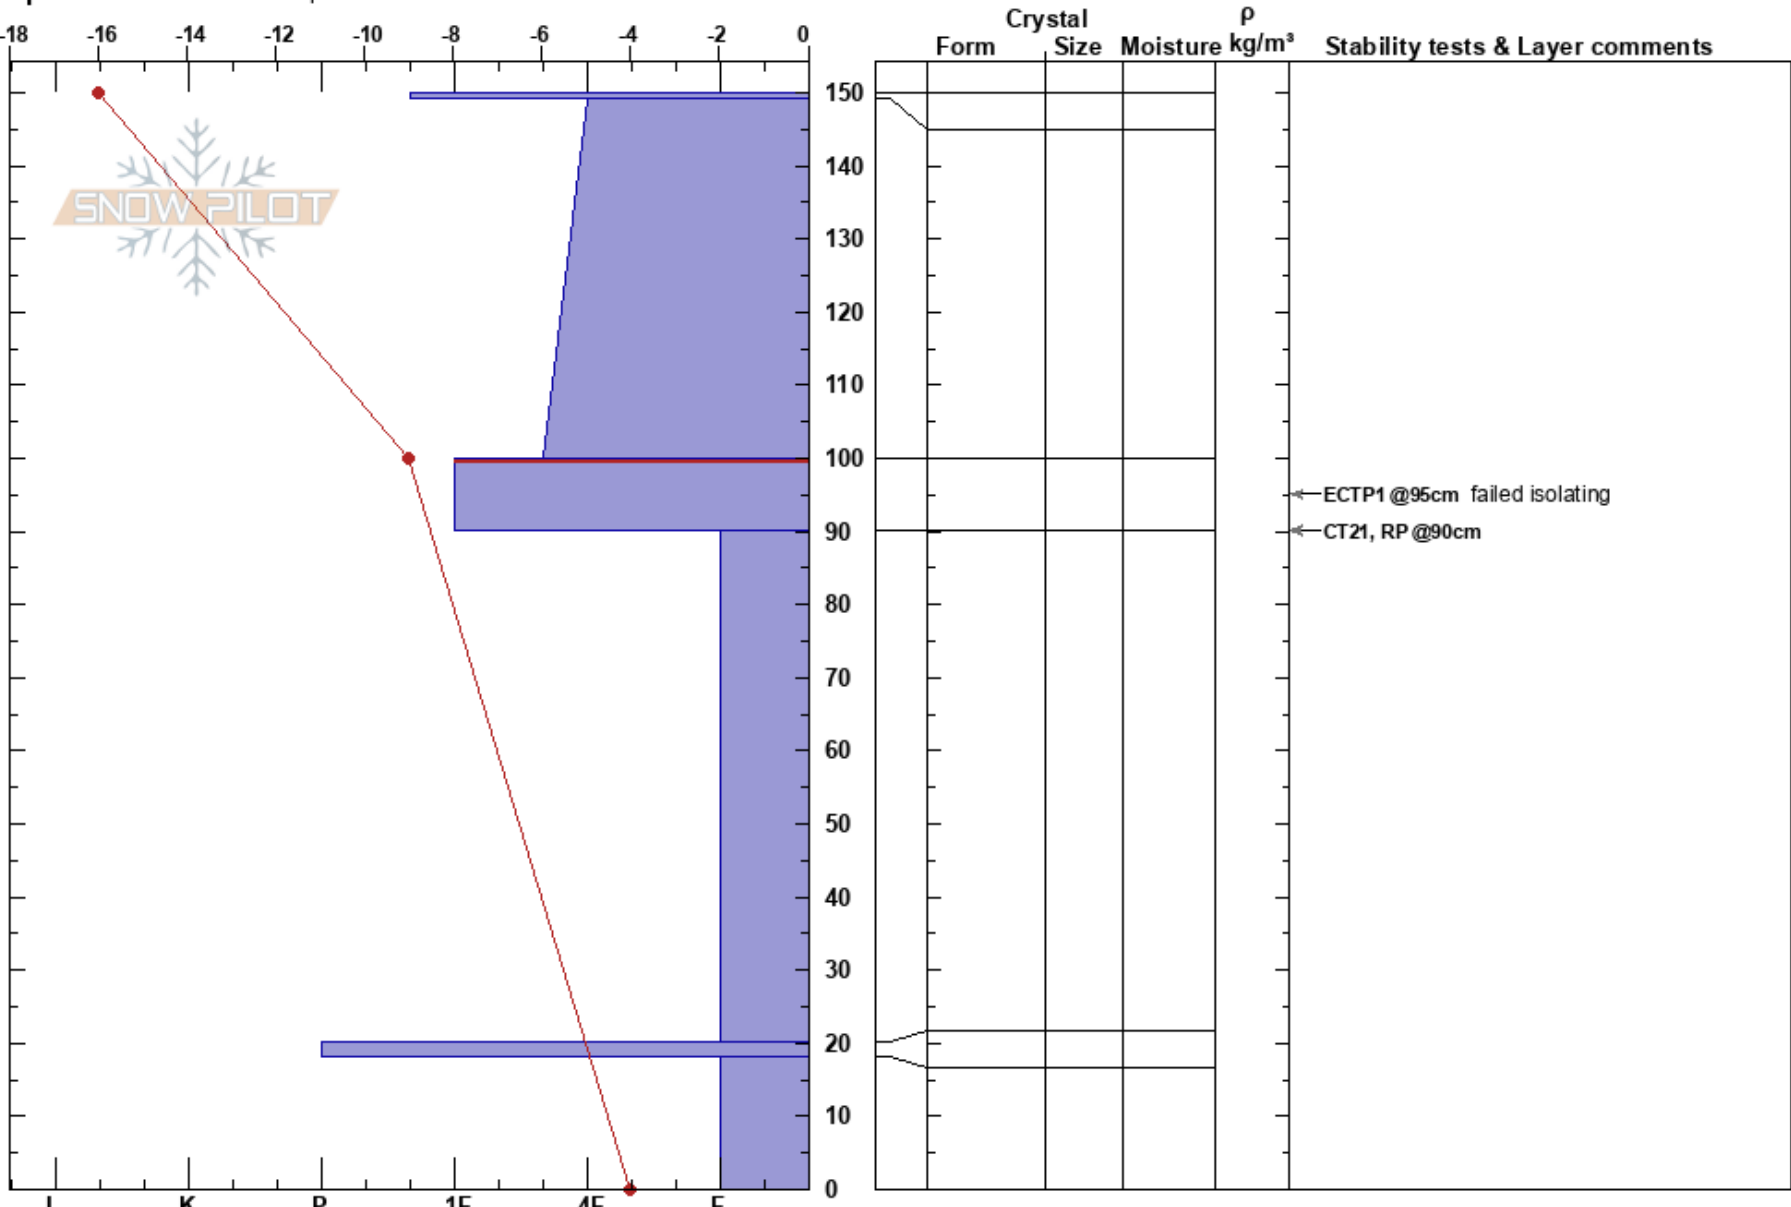

N Core ridge  
 Kachina Peaks  
 AZ  
 Elevation: 11502 ft  
 Aspect: 350°

Mike Farrell  
 02/27/2022 - 10:00am  
 Co-ord: 35.33486N, -111.67195W  
 Slope Angle: 38°  
 Wind Loading: previous

Stability: Poor  
 Air Temperature: -2.5°C  
 Sky Cover: CLR  
 Precipitation: NO  
 Wind: NE Calm

HS: 150  
 PF: 50  
 100-90cm: Problematic layer

Specifics: Ski tracks on slope

Notes: Wind loaded start zone on N core ridge, new snow propagated and popped off as we were isolating our ECT column, we did not ski the slope.