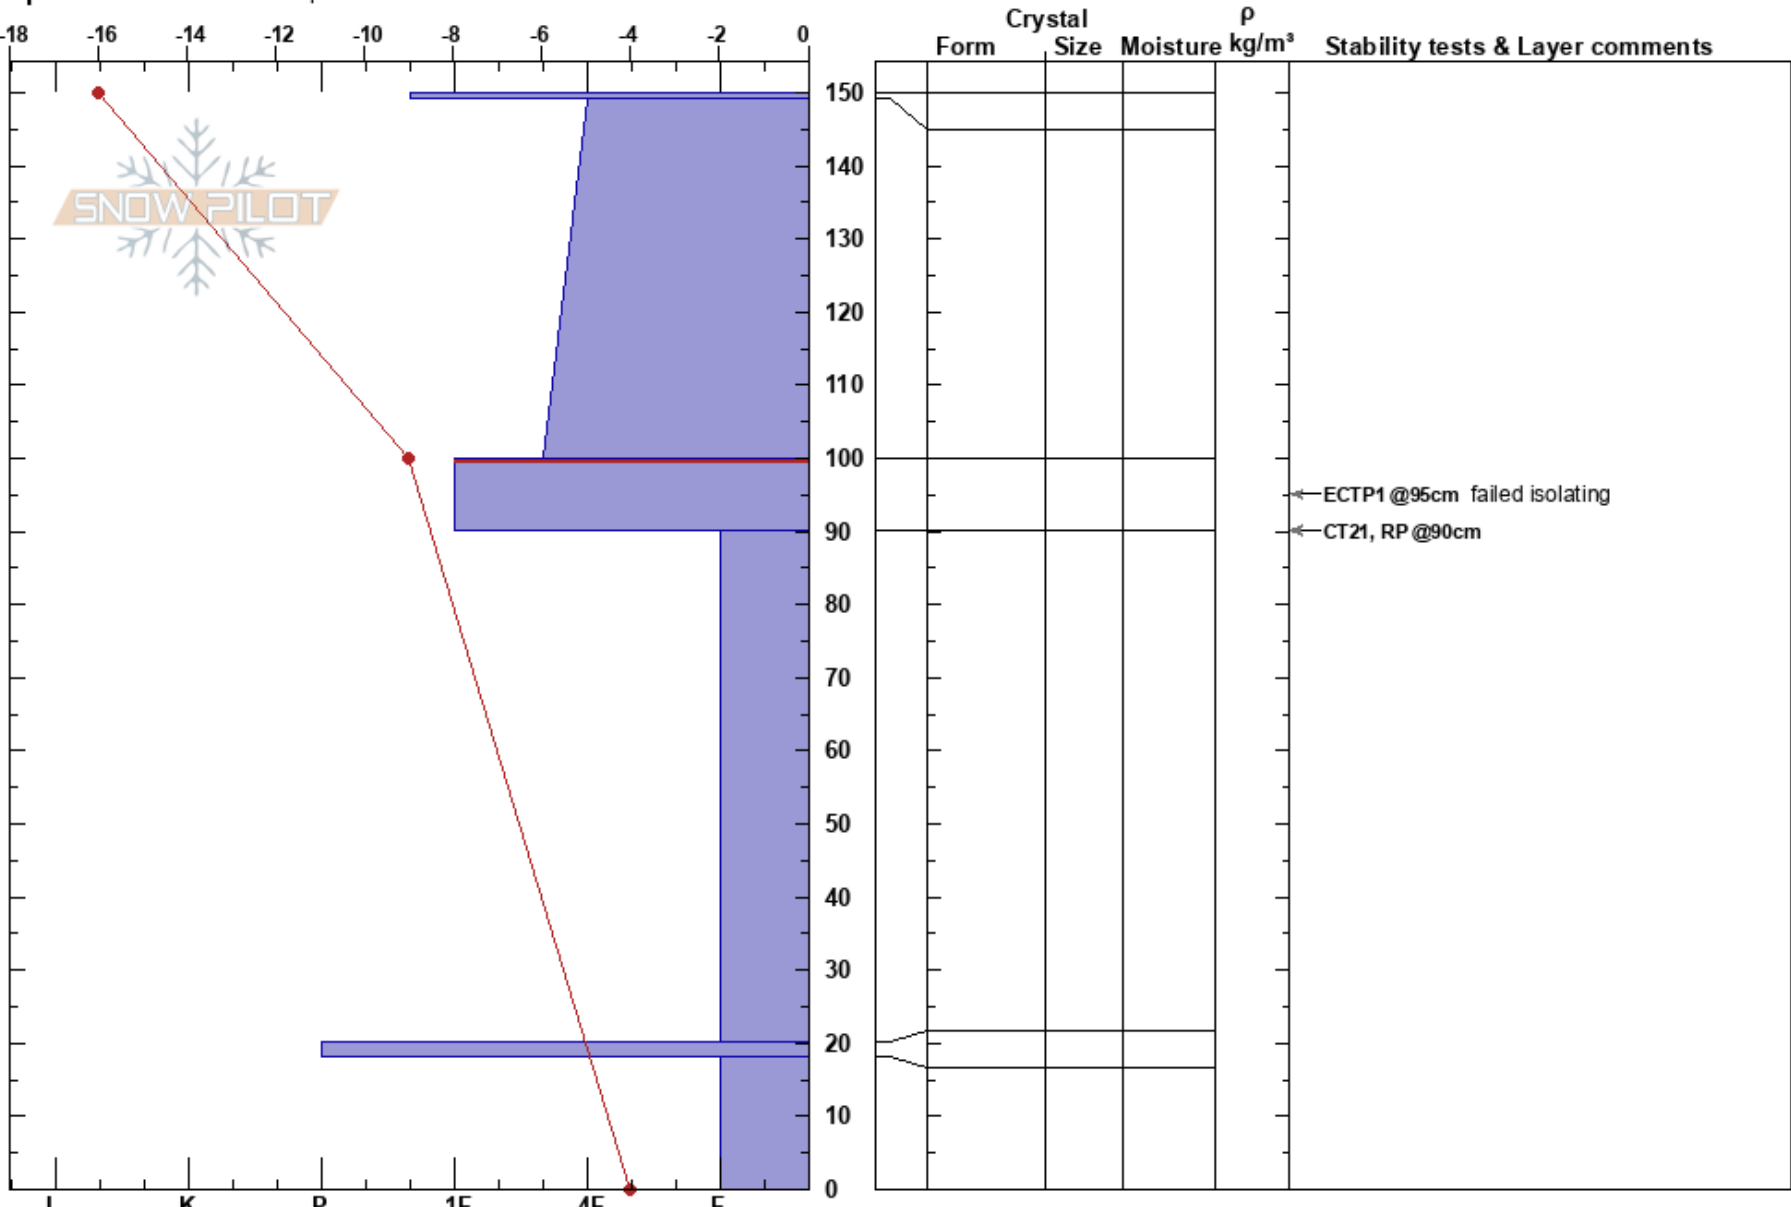

N Core ridge
 Kachina Peaks
 AZ
 Elevation: 11502 ft
 Aspect: 350°

Mike Farrell
 02/27/2022 - 10:00am
 Co-ord: 35.33486N, -111.67195W
 Slope Angle: 38°
 Wind Loading: previous

Stability: Poor
 Air Temperature: -2.5°C
 Sky Cover: CLR
 Precipitation: NO
 Wind: NE Calm

HS: 150
 PF: 50
 100-90cm: Problematic layer

Specifics: Ski tracks on slope

Notes: Wind loaded start zone on N core ridge, new snow propagated and popped off as we were isolating our ECT column, we did not ski the slope.