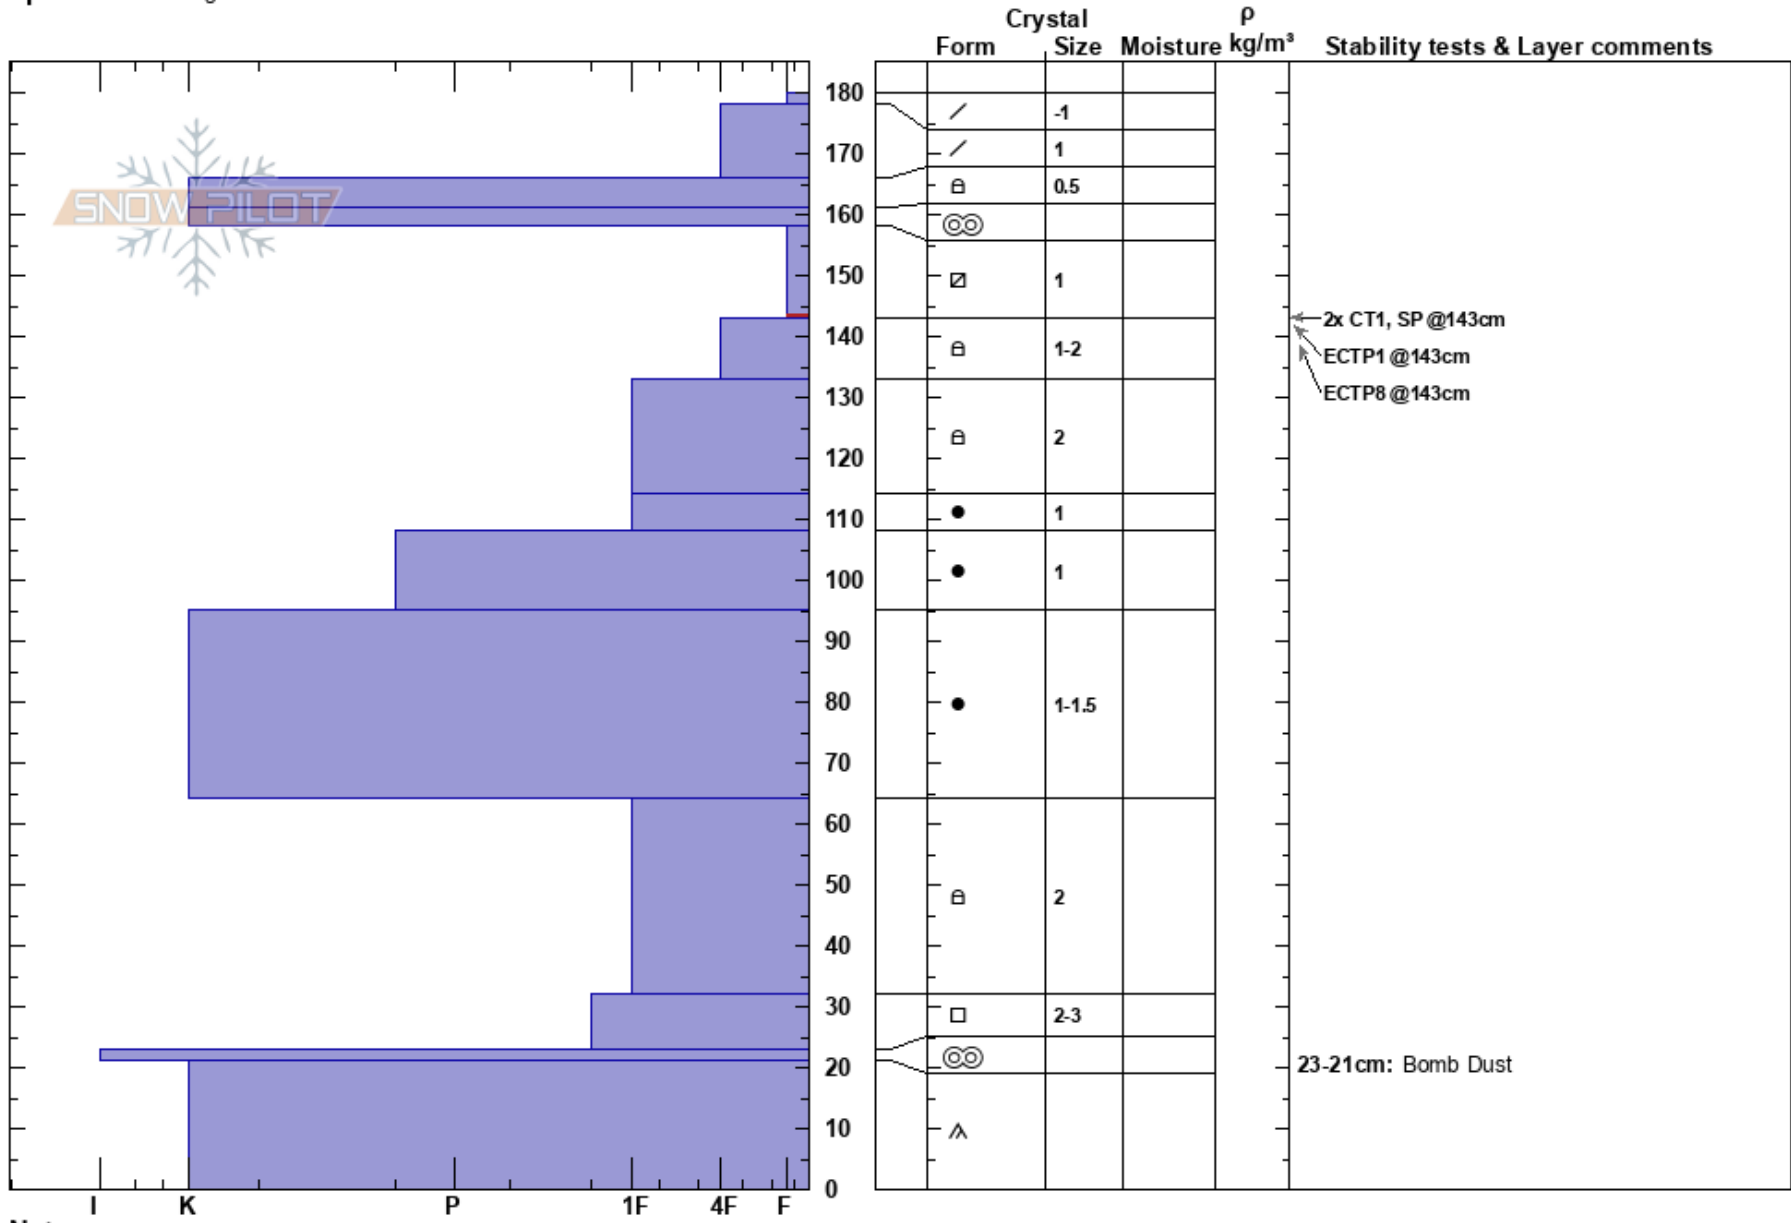

WUR2 - AboveKnockknockBrittany Engleking  
 Vail/Summit County 02/27/2022 - 12:30pm  
 CO Co-ord: 39.46343N, -106.17939W  
 Elevation: 12069 ft Slope Angle: 35°  
 Aspect: 150° Wind Loading: previous  
 Specifics: Pit dug in a Ski Area

Stability: HS: 180  
 Air Temperature: -1°C PF: 10 158-143cm: Problematic layer  
 Sky Cover: CLR PS: 5 23-21cm: Bomb Dust  
 Precipitation: NO  
 Wind: Calm

Notes: