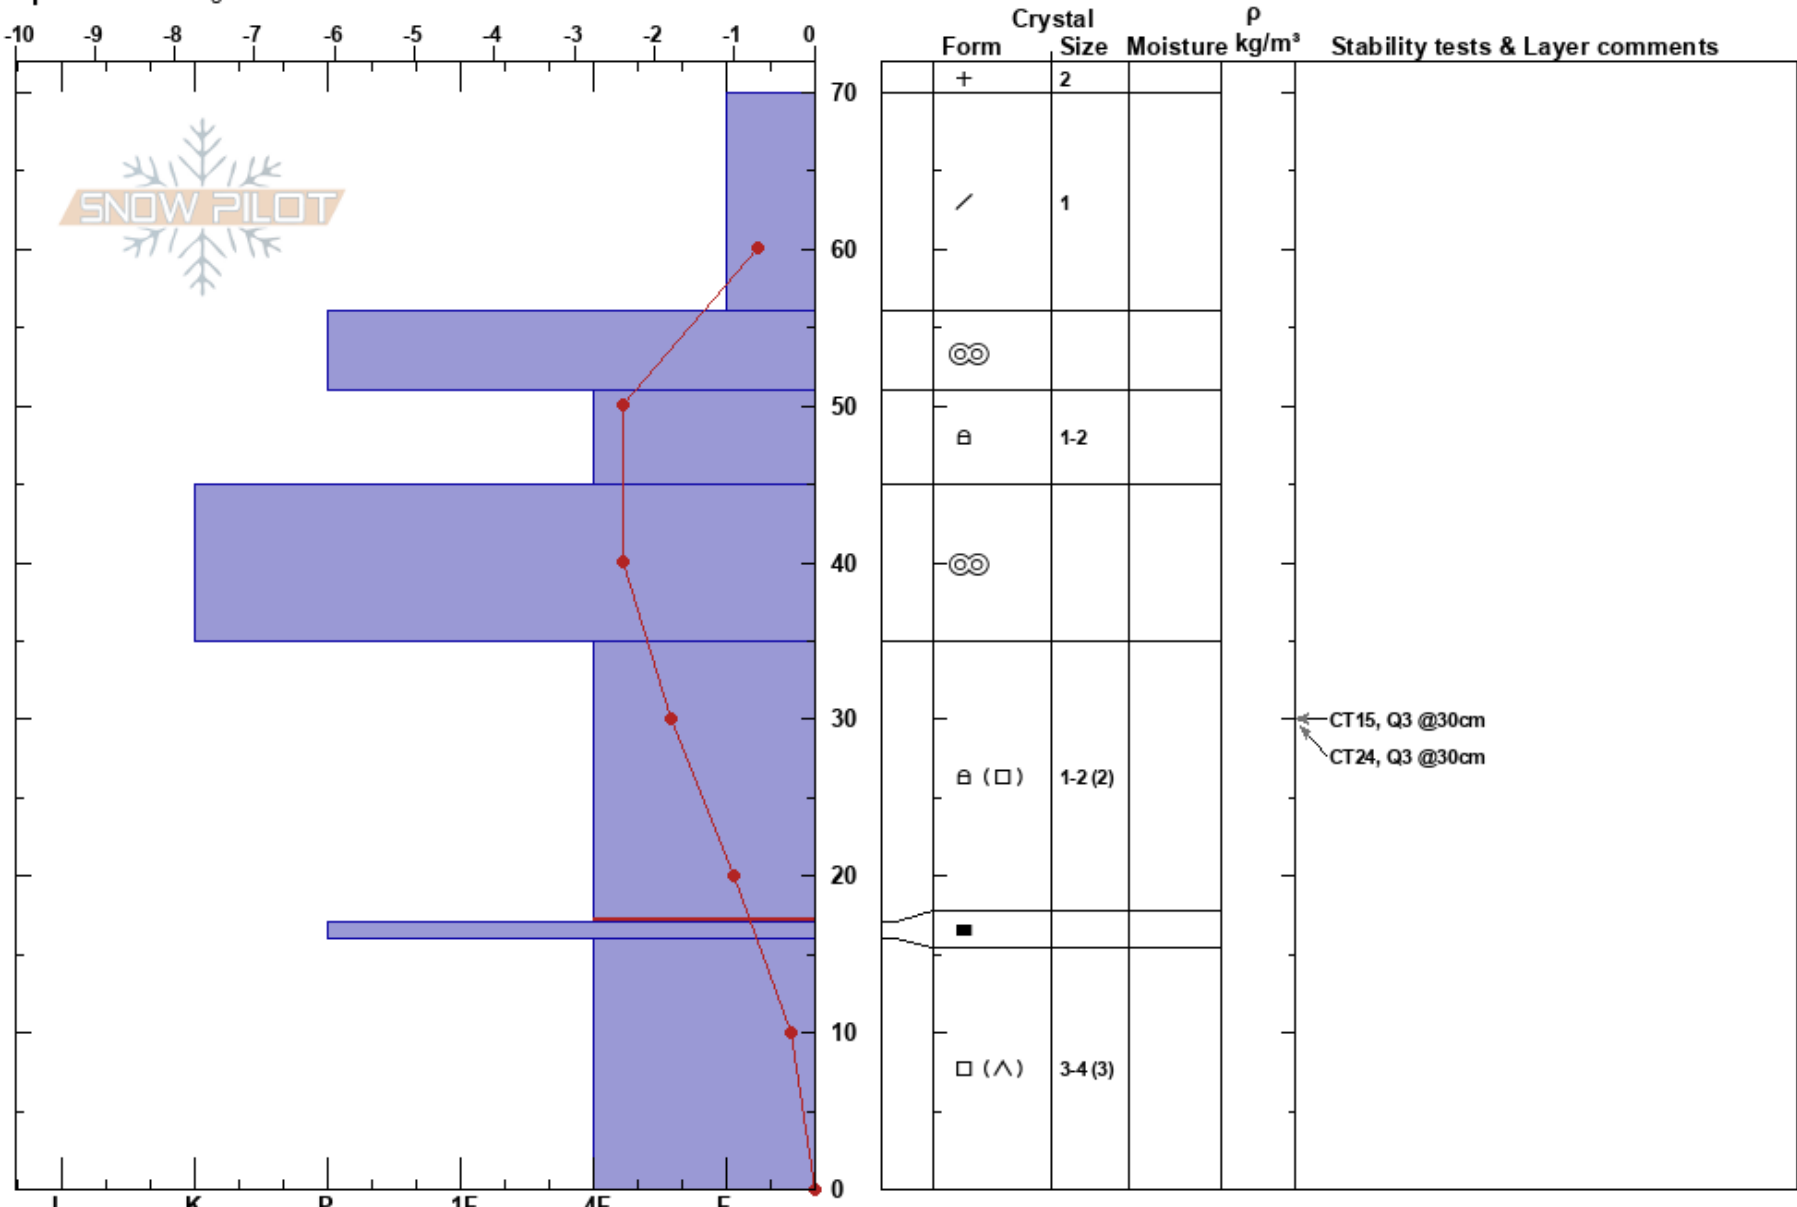

Raven Profile Feb 22  
 Monashee BC  
 Elevation: 1400 m  
 Aspect: 120°  
 Specifics: Pit dug in a Ski Area

Shaun Sandles  
 22/02/2022 - 12:30  
 Co-ord: 50.39101N, -119.03472E  
 Slope Angle: 37°  
 Wind Loading: previous

Stability: **HS:70**  
 Air Temperature: -12°C  
 Sky Cover: CLR  
 Precipitation: NO  
 Wind: N Light Breeze

Layer Notes:  
 35-17cm: Problematic layer

Notes: Open ski run, previous skier compaction. Run has been closed for about two weeks. Grass and alder ground coverage and still a little wet at the ground