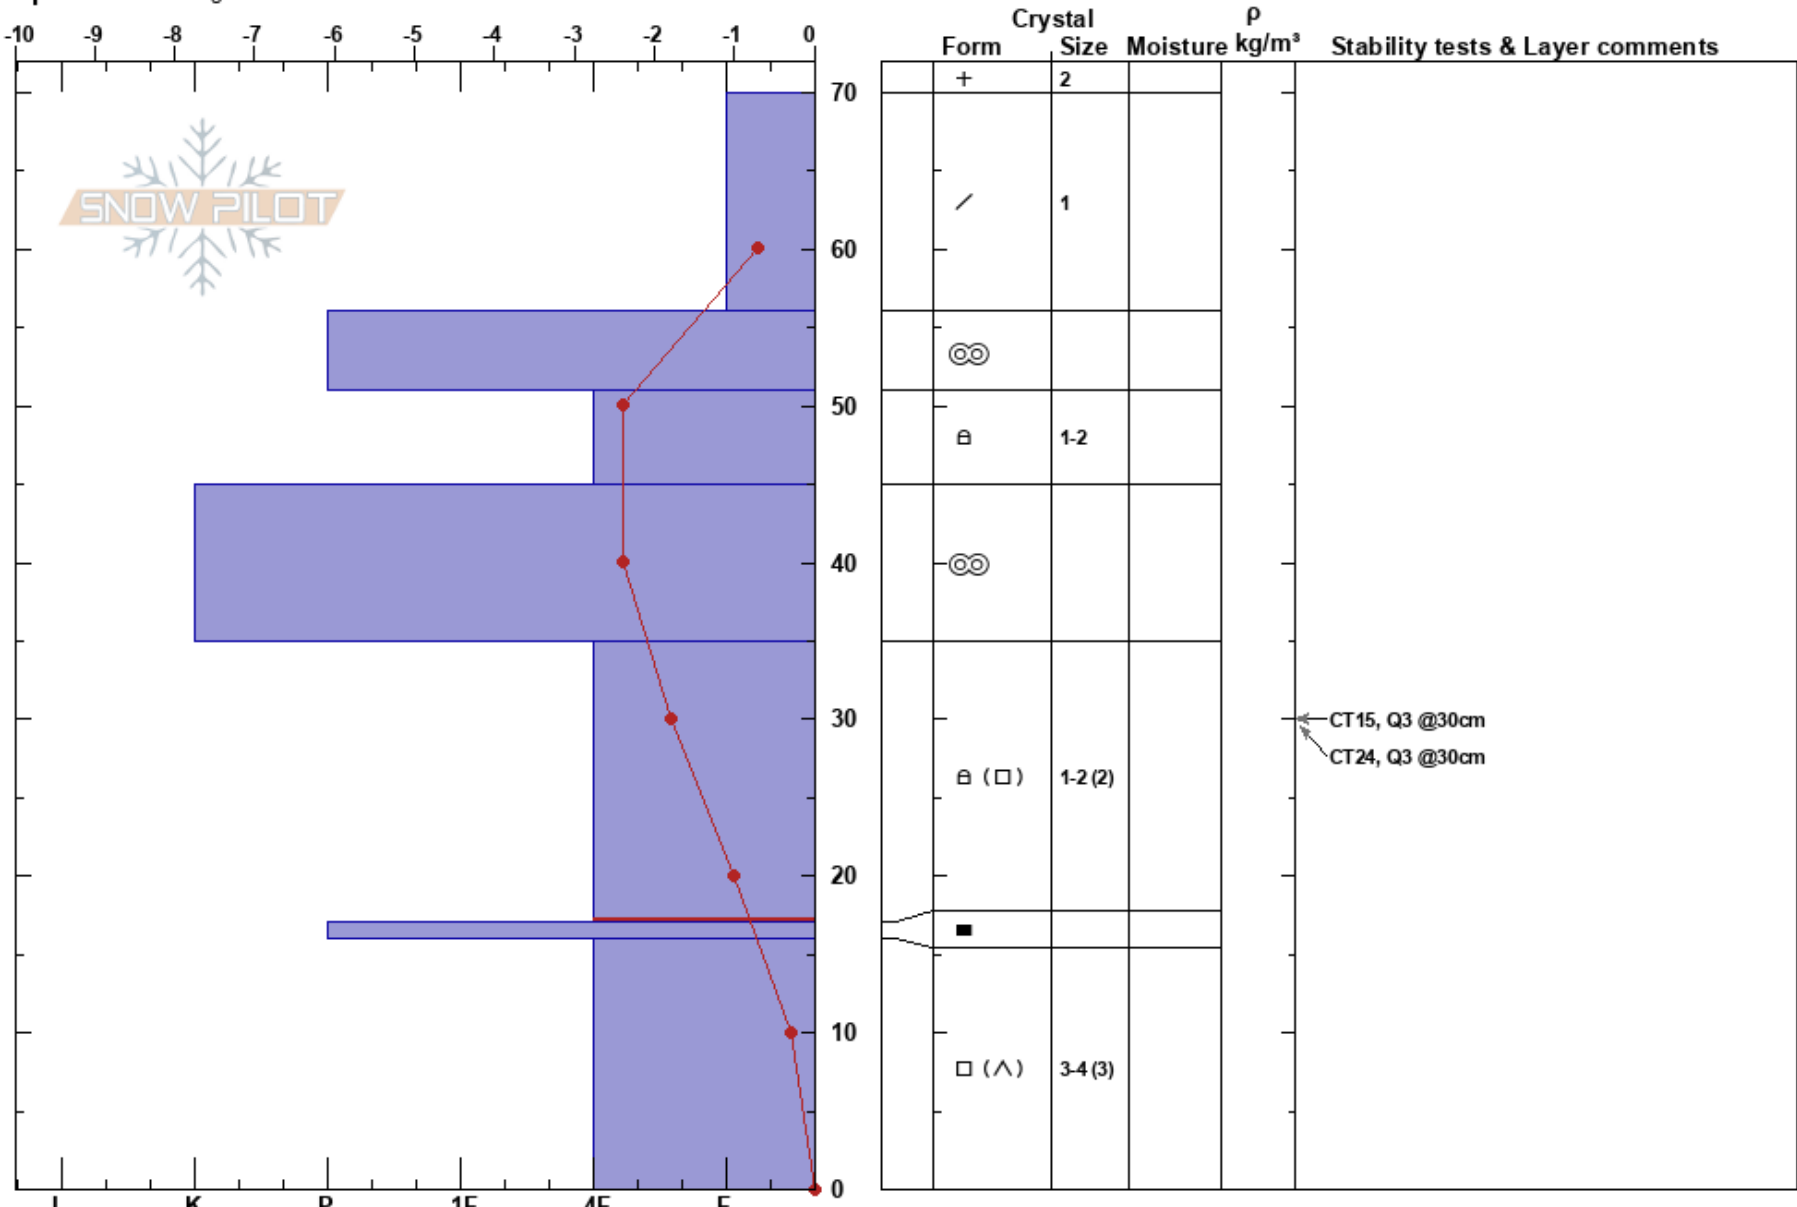

Raven Profile Feb 22
 Monashee BC
 Elevation: 1400 m
 Aspect: 120°
 Specifics: Pit dug in a Ski Area

Shaun Sandles
 22/02/2022 - 12:30
 Co-ord: 50.39101N, -119.03472E
 Slope Angle: 37°
 Wind Loading: previous

Stability: **HS:70**
 Air Temperature: -12°C
 Sky Cover: CLR
 Precipitation: NO
 Wind: N Light Breeze

Layer Notes:
 35-17cm: Problematic layer

Notes: Open ski run, previous skier compaction. Run has been closed for about two weeks. Grass and alder ground coverage and still a little wet at the ground