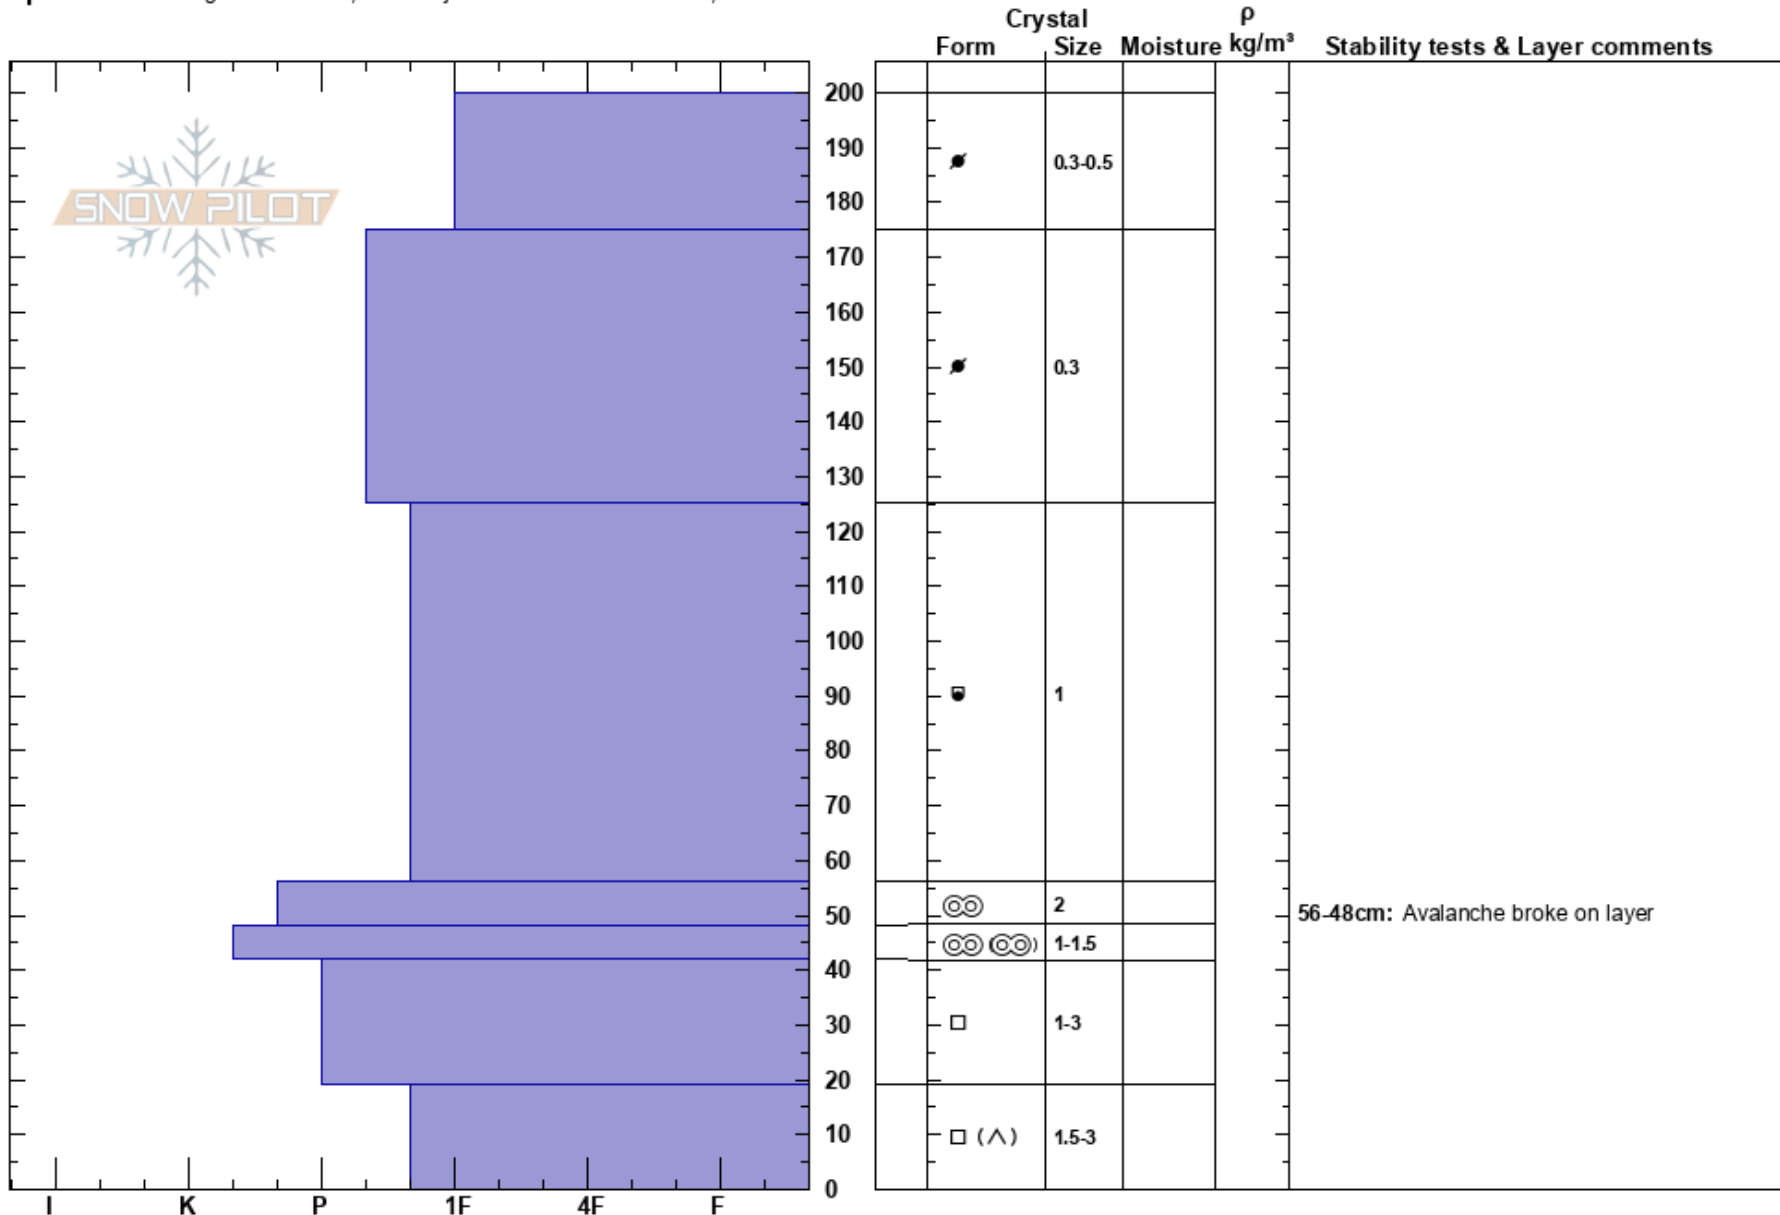

Echo 1 Crown
 Tenmile Range
 CO
Elevation: 12580 ft
Aspect: 75°

Kyle Armstrong
 02/25/2022 - 2:00pm
Co-ord: 39.29210N, -106.63700W
Slope Angle: 42°
Wind Loading: yes

Stability:
Air Temperature: -15°C
Sky Cover: FEW
Precipitation: NO
Wind: W Moderate

HS: 200
Layer Notes:
 56-48cm: Avalanche broke on layer
 56-48cm: Problematic layer

Specifics: Pit dug in a Ski Area; Pit is adjacent to avalanche: crown;

Notes: 3e shot earlier in the day triggered this avalanche, D2