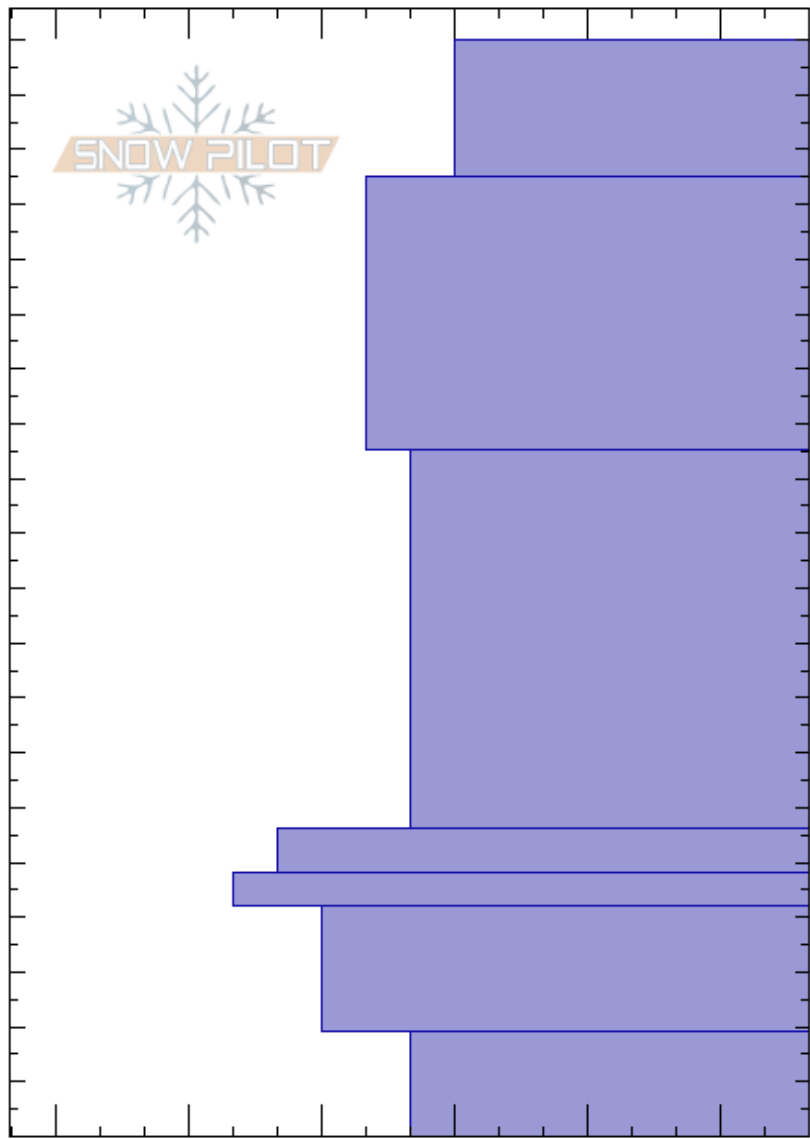

Echo 1 Crown
 Tenmile Range
 CO
Elevation: 12580 ft
Aspect: 75°

Kyle Armstrong
 02/25/2022 - 2:00pm
Co-ord: 39.29210N, -106.63700W
Slope Angle: 42°
Wind Loading: yes

Stability:
Air Temperature: -15°C
Sky Cover: FEW
Precipitation: NO
Wind: W Moderate

HS: 200
Layer Notes:
 56-48cm: Avalanche broke on layer
 56-48cm: Problematic layer

Specifics: Pit dug in a Ski Area; Pit is adjacent to avalanche: crown;

Depth (cm)	Crystal		Moisture	ρ kg/m ³	Stability tests & Layer comments
	Form	Size			
190-200	•	0.3-0.5			
150-170	•	0.3			
90-120	•	1			
50-56	⊙ ⊙	2			56-48cm: Avalanche broke on layer
48-56	⊙ ⊙ ⊙	1-1.5			
30-40	□	1-3			
10-20	□ (∧)	1.5-3			

Notes: 3e shot earlier in the day triggered this avalanche, D2