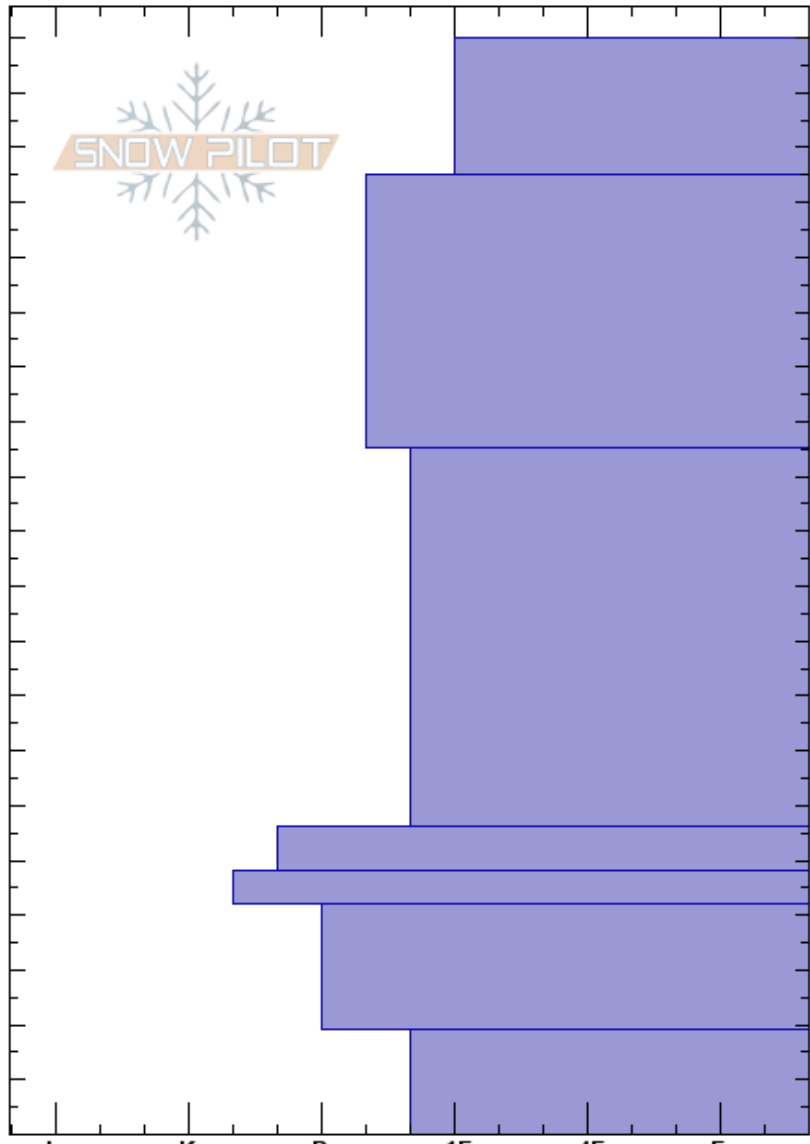

Echo 1 Crown  
 Tenmile Range  
 CO  
**Elevation:** 12580 ft  
**Aspect:** 75°

Kyle Armstrong  
 02/25/2022 - 2:00pm  
**Co-ord:** 39.29210N, -106.63700W  
**Slope Angle:** 42°  
**Wind Loading:** yes

**Stability:**  
**Air Temperature:** -15°C  
**Sky Cover:** FEW  
**Precipitation:** NO  
**Wind:** W Moderate

**HS:** 200  
**Layer Notes:**  
 56-48cm: Avalanche broke on layer  
 56-48cm: Problematic layer

**Specifics:** Pit dug in a Ski Area; Pit is adjacent to avalanche: crown;

Depth (cm)	Crystal		Moisture	$\rho$ kg/m <sup>3</sup>	Stability tests & Layer comments
	Form	Size			
190-200	•	0.3-0.5			
150-170	•	0.3			
90-120	•	1			
50-56	⊙ ⊙	2			56-48cm: Avalanche broke on layer
48-50	⊙ ⊙ ⊙	1-1.5			
30-40	□	1-3			
10-20	□ (∧)	1.5-3			