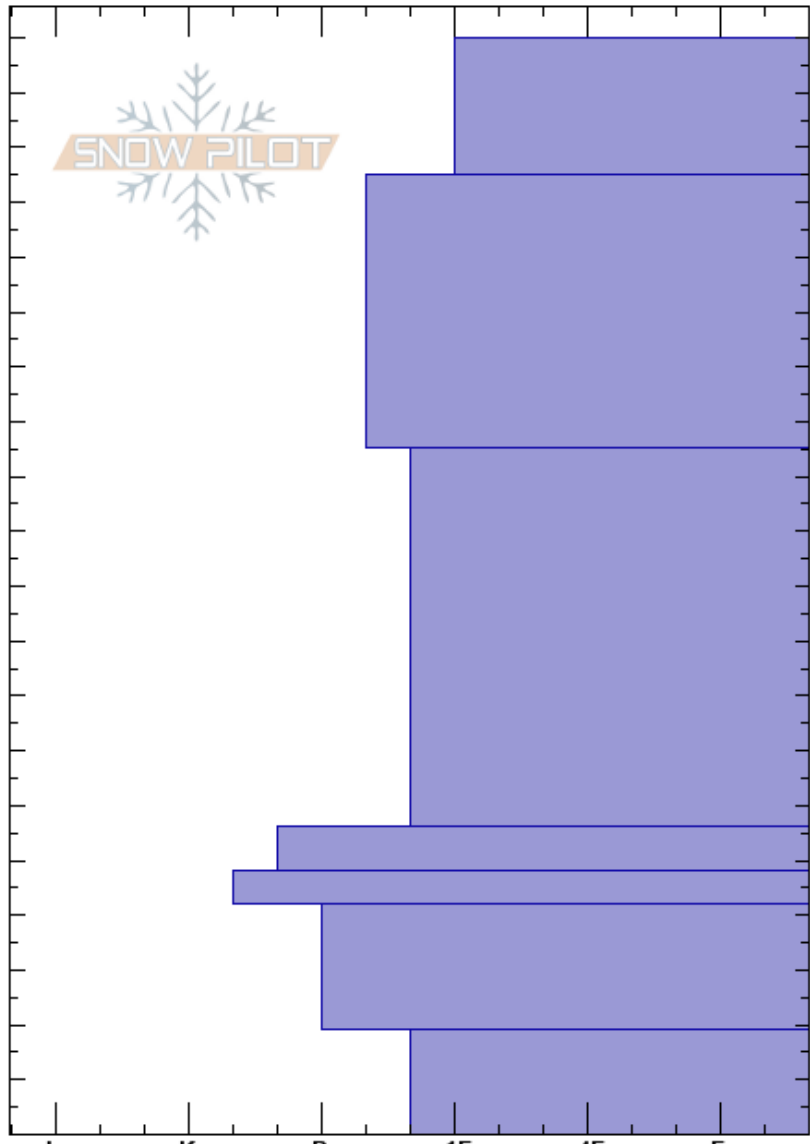

Echo 1 Crown
 Tenmile Range
 CO
Elevation: 12580 ft
Aspect: 75°

Kyle Armstrong
 02/25/2022 - 2:00pm
Co-ord: 39.29210N, -106.63700W
Slope Angle: 42°
Wind Loading: yes

Stability:
Air Temperature: -15°C
Sky Cover: FEW
Precipitation: NO
Wind: W Moderate

HS: 200
Layer Notes:
 56-48cm: Avalanche broke on layer
 56-48cm: Problematic layer

Specifics: Pit dug in a Ski Area; Pit is adjacent to avalanche: crown;

Depth (cm)	Crystal		Moisture	ρ kg/m ³	Stability tests & Layer comments
	Form	Size			
190-200	•	0.3-0.5			
150-170	•	0.3			
90-120	•	1			
50-56	⊙ ⊙	2			56-48cm: Avalanche broke on layer
40-50	⊙ ⊙ ⊙	1-1.5			
30-40	□	1-3			
10-20	□ (∧)	1.5-3			

Notes: 3e shot earlier in the day triggered this avalanche, D2