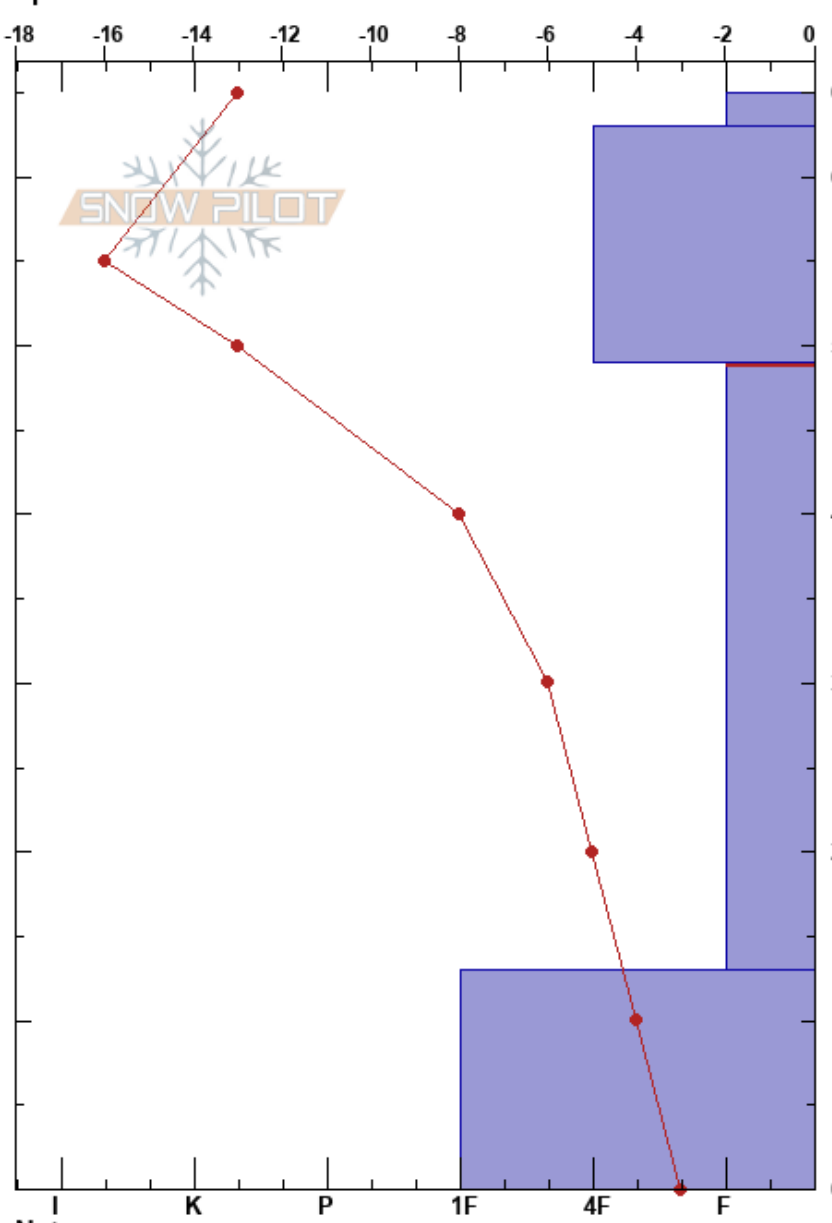

Famous Mine Mtn. Scale
 Sawatch
 CO
 Elevation: 11187 ft
 Aspect: W
 Specifics:

Nobuki Endo
 02/25/2022 - 10:00am
 Co-ord: 13S 394432E 4346100N
 Slope Angle: 4°
 Wind Loading: no

Stability:
 Air Temperature: -15°C
 Sky Cover: BKN
 Precipitation: NO
 Wind: W Calm

Layer Notes:
 HS: 65
 PF: 18
 PS: 15
 49-13cm: Problematic layer

Form	Crystal		ρ kg/m ³	Stability tests & Layer comments
	Size	Moisture		
/	0.3			
□	0.5			← PST10/100 (End) @52cm
^	2			← CT11, SC @39cm ← ECTN10 @39cm
	4			