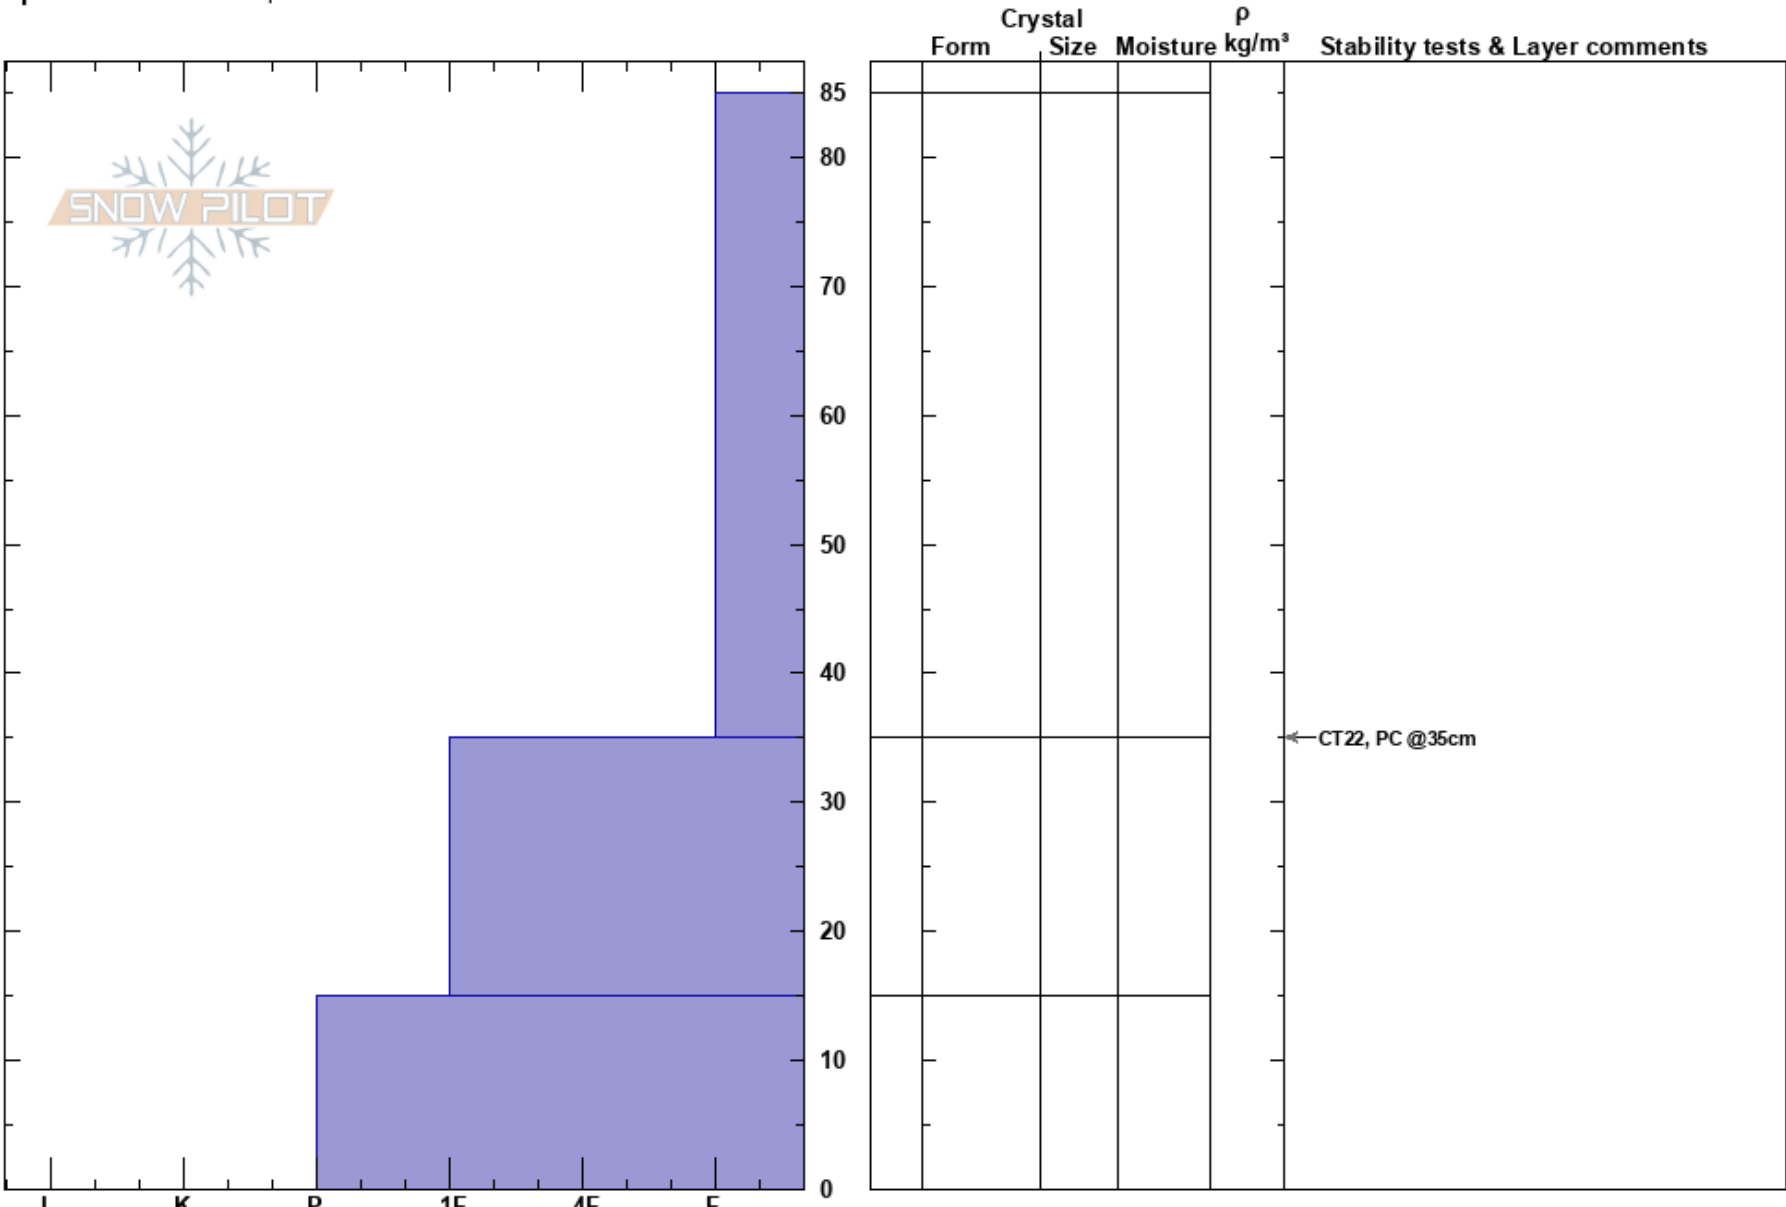

Bacon Rind
 Madison Range-S
 MT
Elevation: 8755 ft
Aspect: E
Specifics: We skied slope

Connor Culver
 02/26/2022 - 11:00am
Co-ord: 44.95727N, -111.09856W
Slope Angle: 20°
Wind Loading:

Stability: Very Good **HS:**85 **Layer Notes:**
Air Temperature: 25°F
Sky Cover: CLR
Precipitation: NO
Wind: Calm

Notes: Our snowpit was 85cm deep. We did not dig all the way down to the bottom of the snowpack because there were no layers deeper than 85cm that we were concerned about. Total depth of snowpack was around 130cm