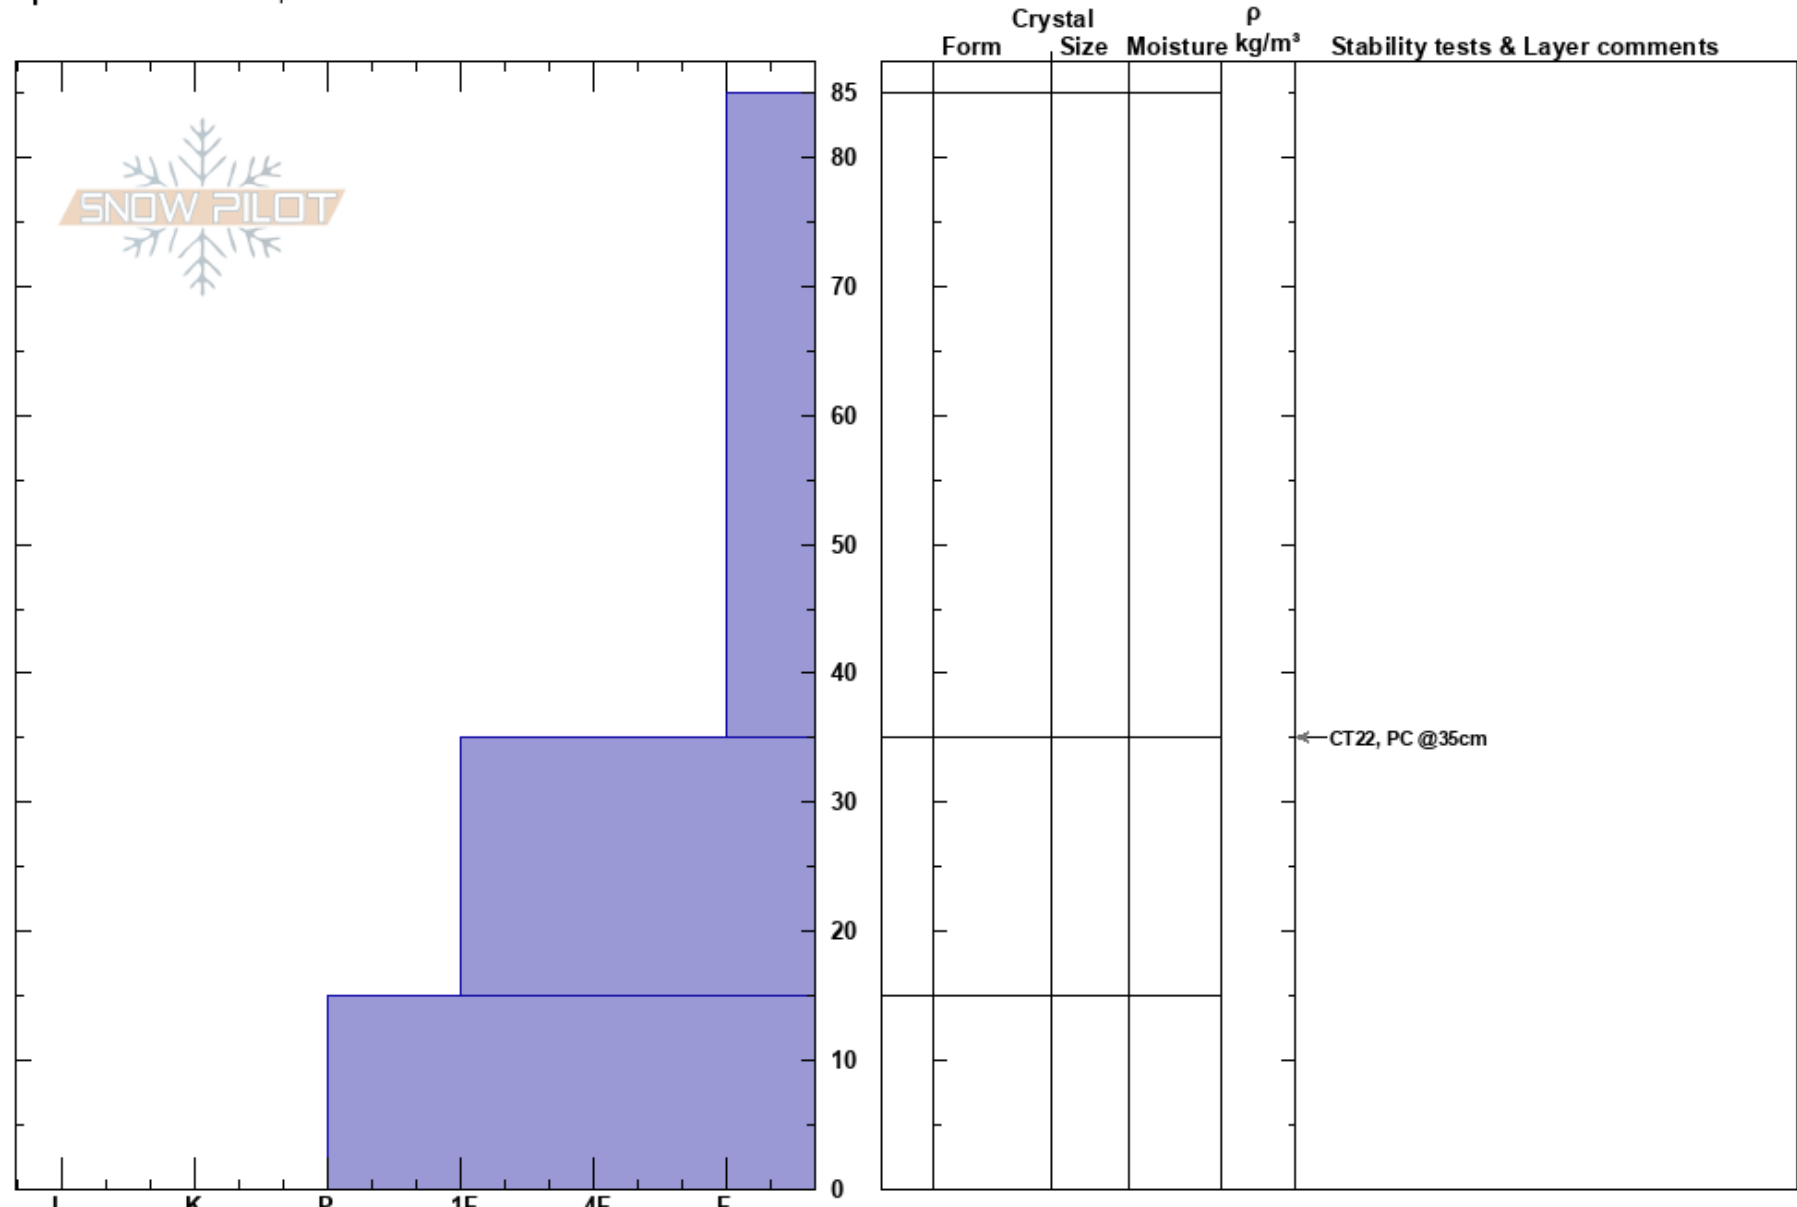

Bacon Rind
 Madison Range-S
 MT
 Elevation: 8755 ft
 Aspect: E
 Specifics: We skied slope

Connor Culver
 02/26/2022 - 11:00am
 Co-ord: 44.95727N, -111.09856W
 Slope Angle: 20°
 Wind Loading:

Stability: Very Good HS:85
 Air Temperature: 25°F
 Sky Cover: CLR
 Precipitation: NO
 Wind: Calm

Layer Notes:

Notes: Our snowpit was 85cm deep. We did not dig all the way down to the bottom of the snowpack because there were no layers deeper than 85cm that we were concerned about. Total depth of snowpack was around 130cm