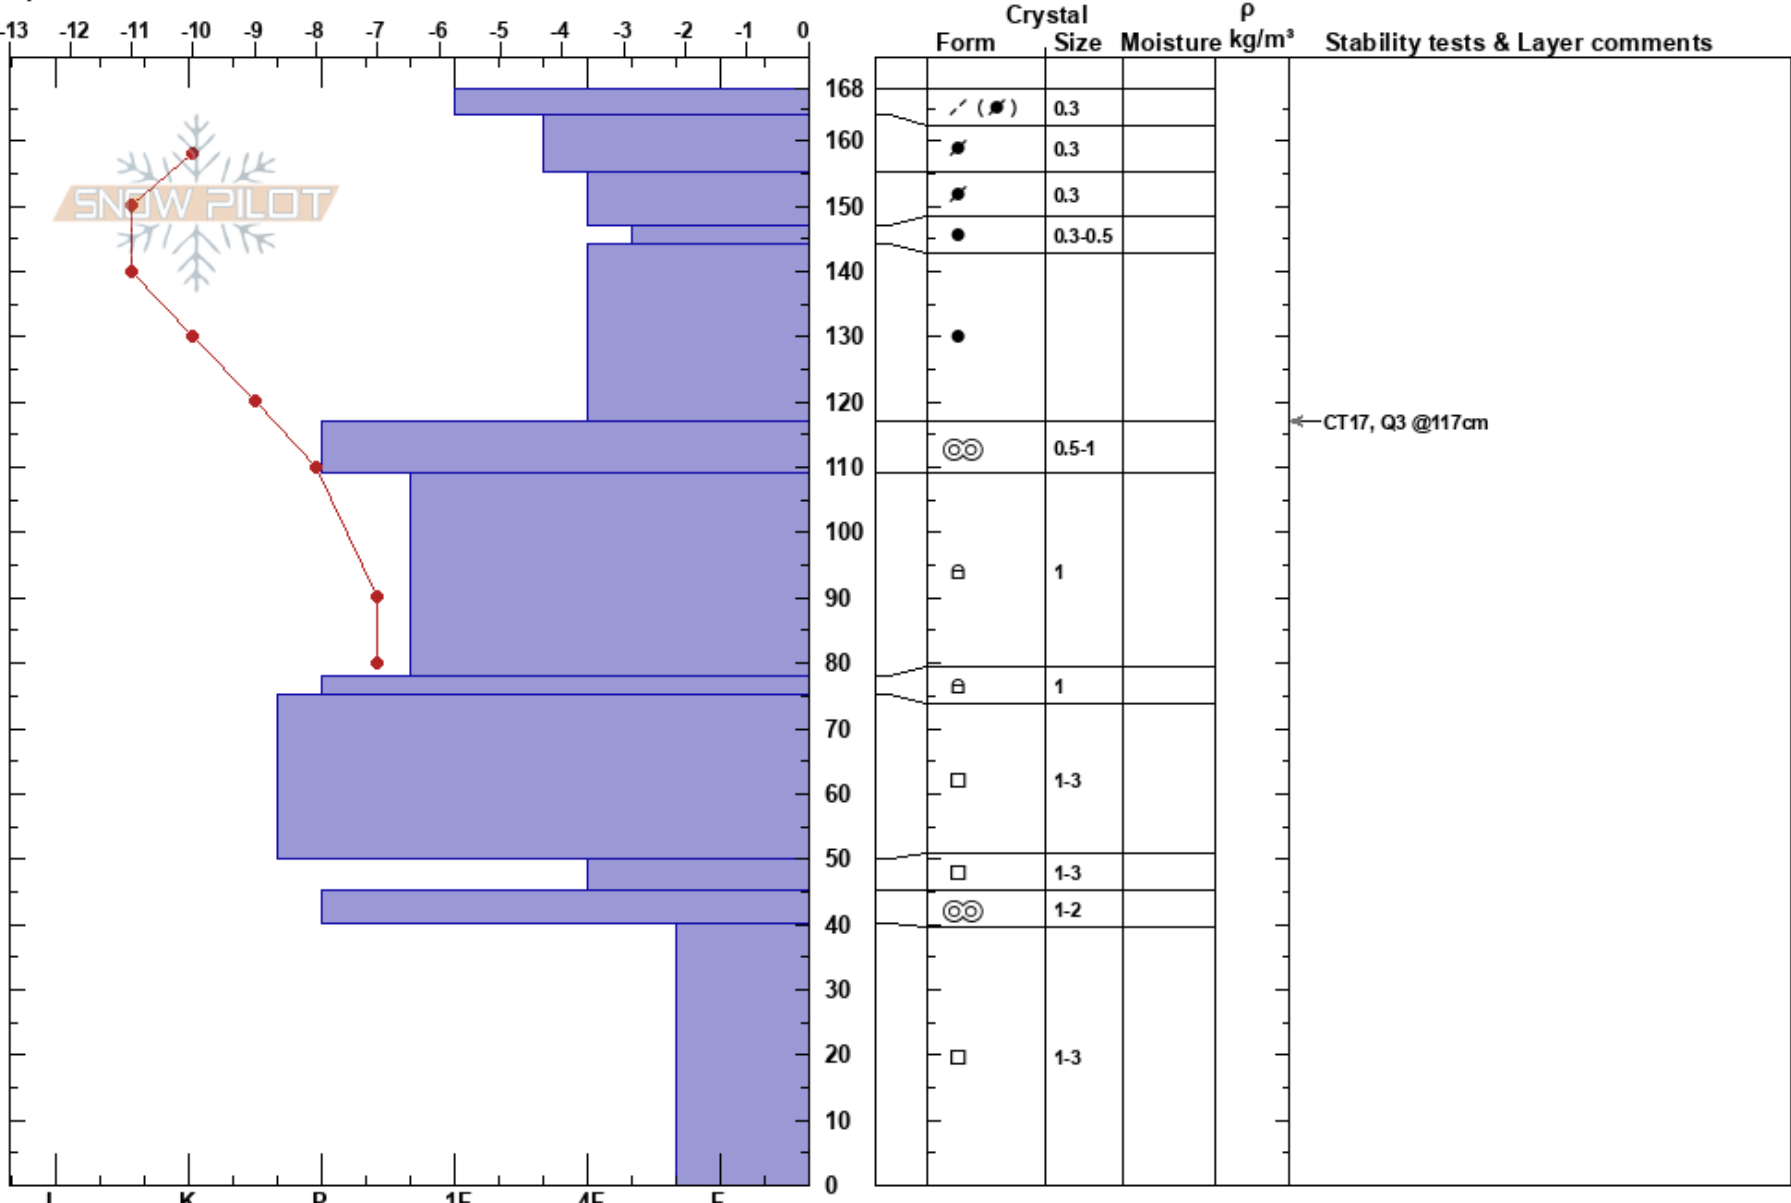

North Epiphany
 Tenmile Range
 CO
Elevation: 12010 ft
Aspect: 55°

Kyle Armstrong
 02/21/2022 - 12:15pm
Co-ord: 39.29170N, -106.62400W
Slope Angle: 36°
Wind Loading: yes

Stability: Good **HS:** 168 **Layer Notes:**
Air Temperature: 50-45cm: Problematic layer
Sky Cover: CLR
Precipitation: NO
Wind: NW Moderate

Specifics: Pit dug in a Ski Area; Ski tracks on slope; We skied slope

Notes: Snow was blowing around from all directions during digging the pit.