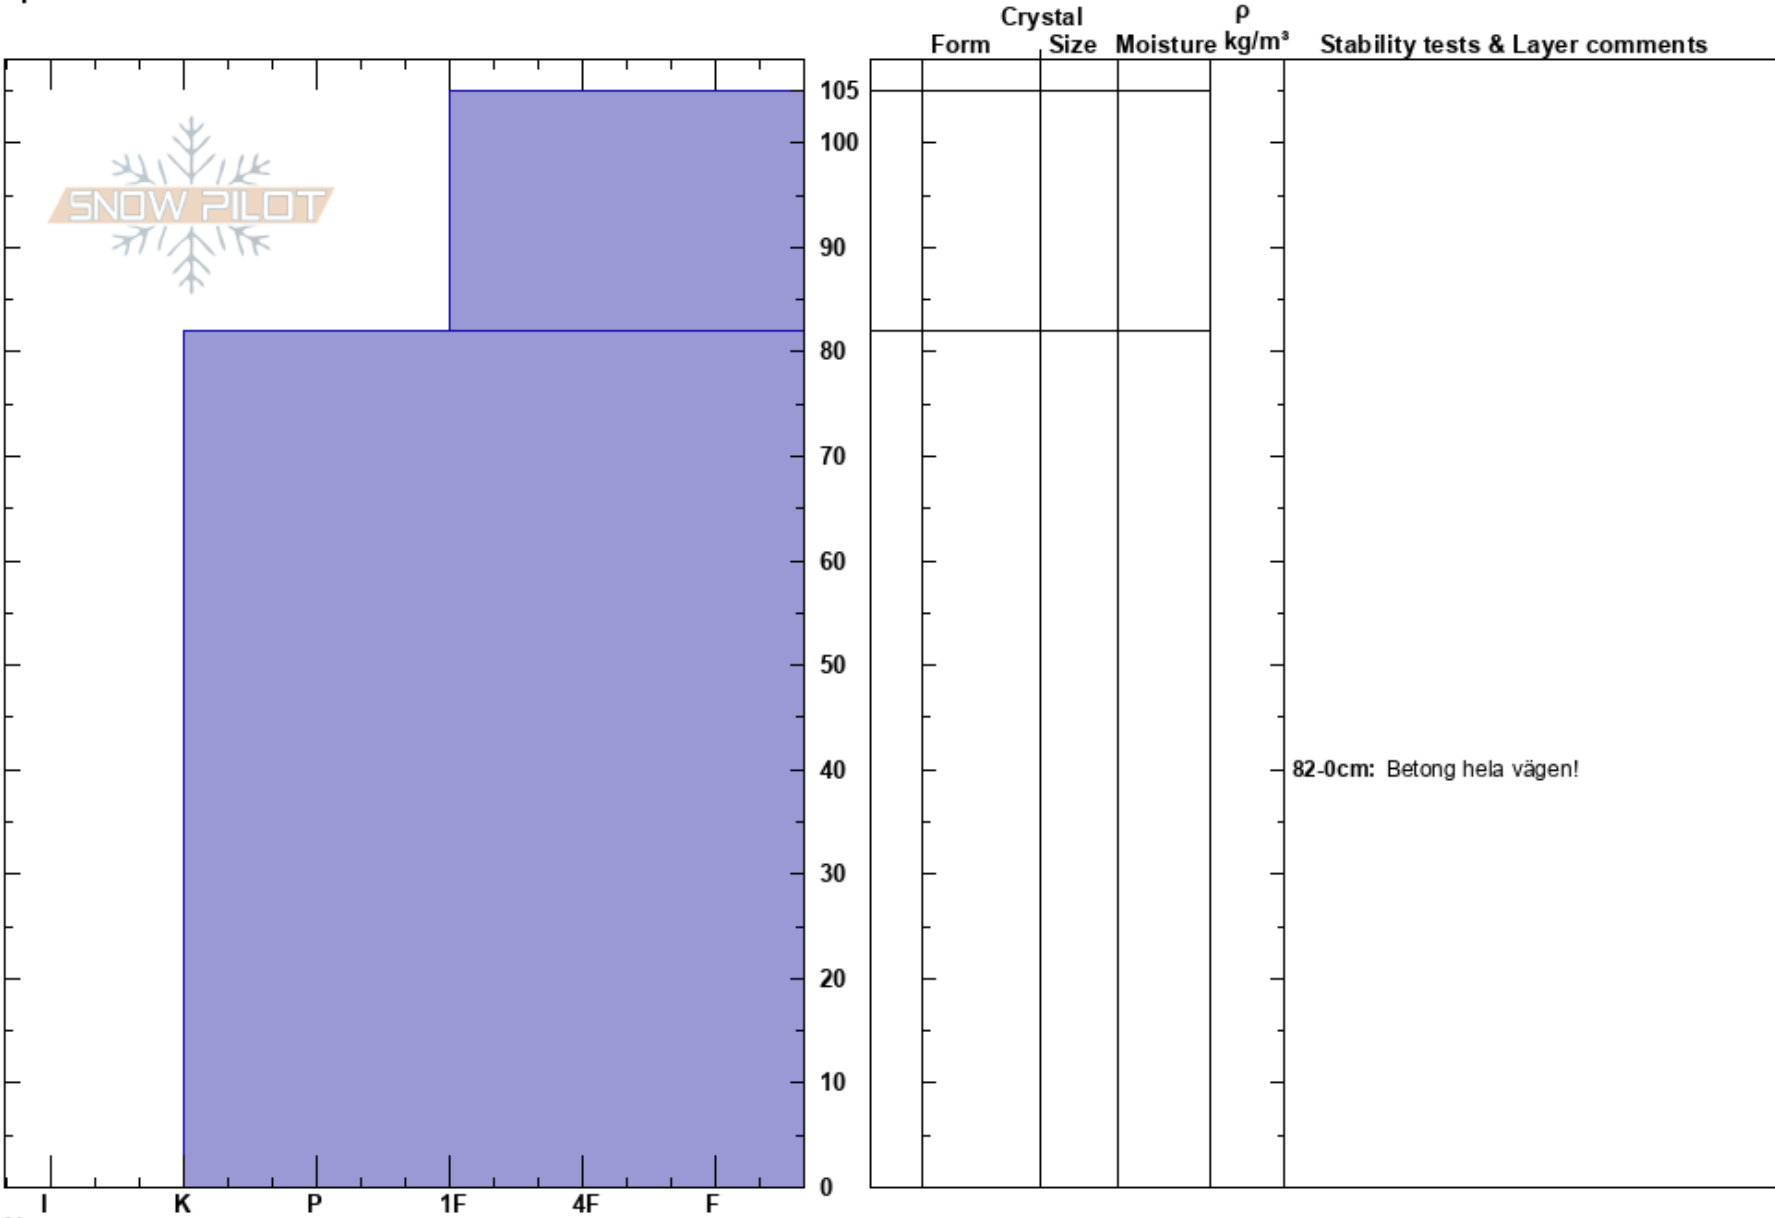

Skartaravinen 2  
 Kebnekaise  
 Sweden  
 Elevation: 659 m  
 Aspect: NE  
 Specifics:

John Nilsson  
 27/02/2022 - 11:00  
 Co-ord: 67.84774N, 18.67053E  
 Slope Angle: 10°  
 Wind Loading: previous

Stability:  
 Air Temperature:  
 Sky Cover: OVC  
 Precipitation: NO  
 Wind: SW Strong

HS: 105  
 PF: 5  
 Layer Notes:  
 82-0cm: Betong hela vägen!

Notes: TL, Liten läslutning - Vindutsatt!  
 Betongsnö!