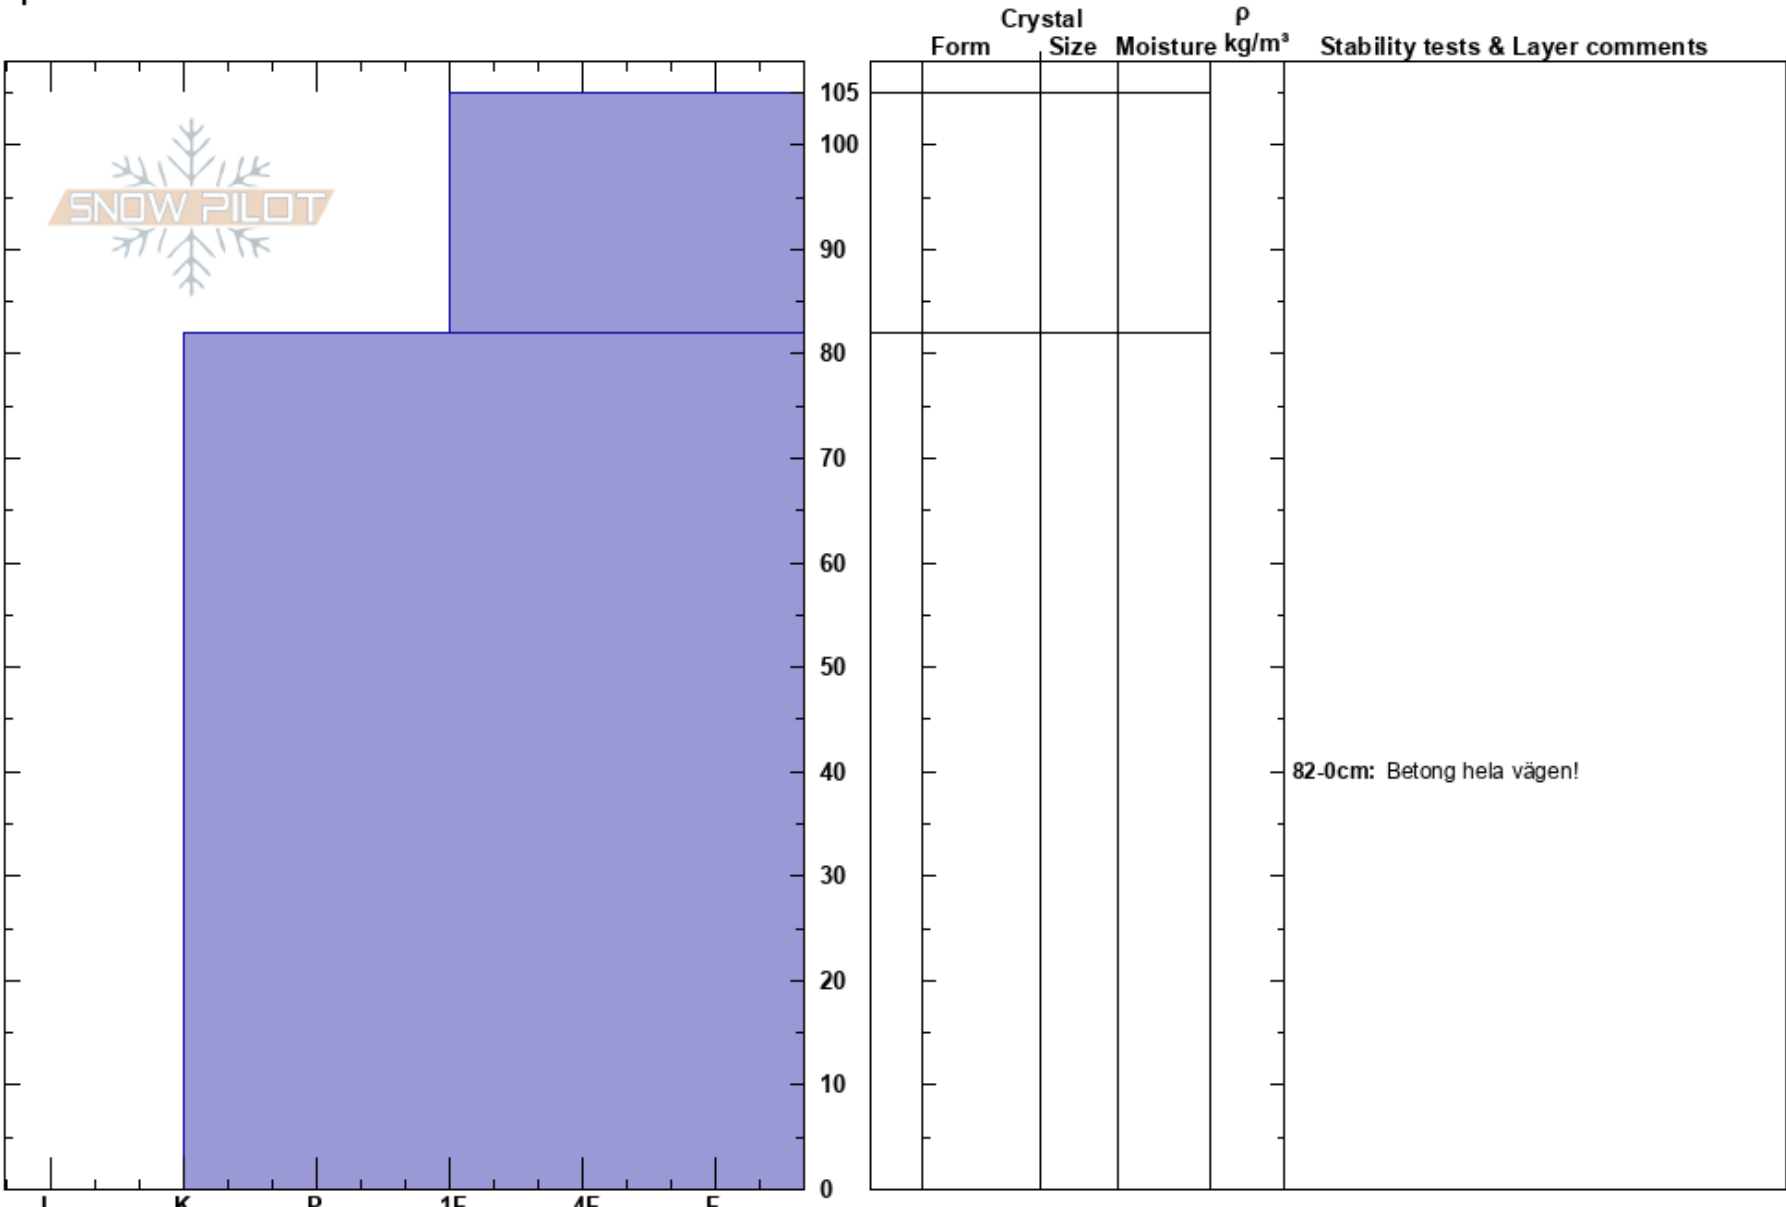

Skartaravinen 2
 Kebnekaise
 Sweden
 Elevation: 659 m
 Aspect: NE
 Specifics:

John Nilsson
 27/02/2022 - 11:00
 Co-ord: 67.84774N, 18.67053E
 Slope Angle: 10°
 Wind Loading: previous

Stability:
 Air Temperature:
 Sky Cover: OVC
 Precipitation: NO
 Wind: SW Strong

HS: 105
 PF: 5
 Layer Notes: 82-0cm: Betong hela vägen!

Notes: TL, Liten läslutning - Vindutsatt!
 Betongsnö!