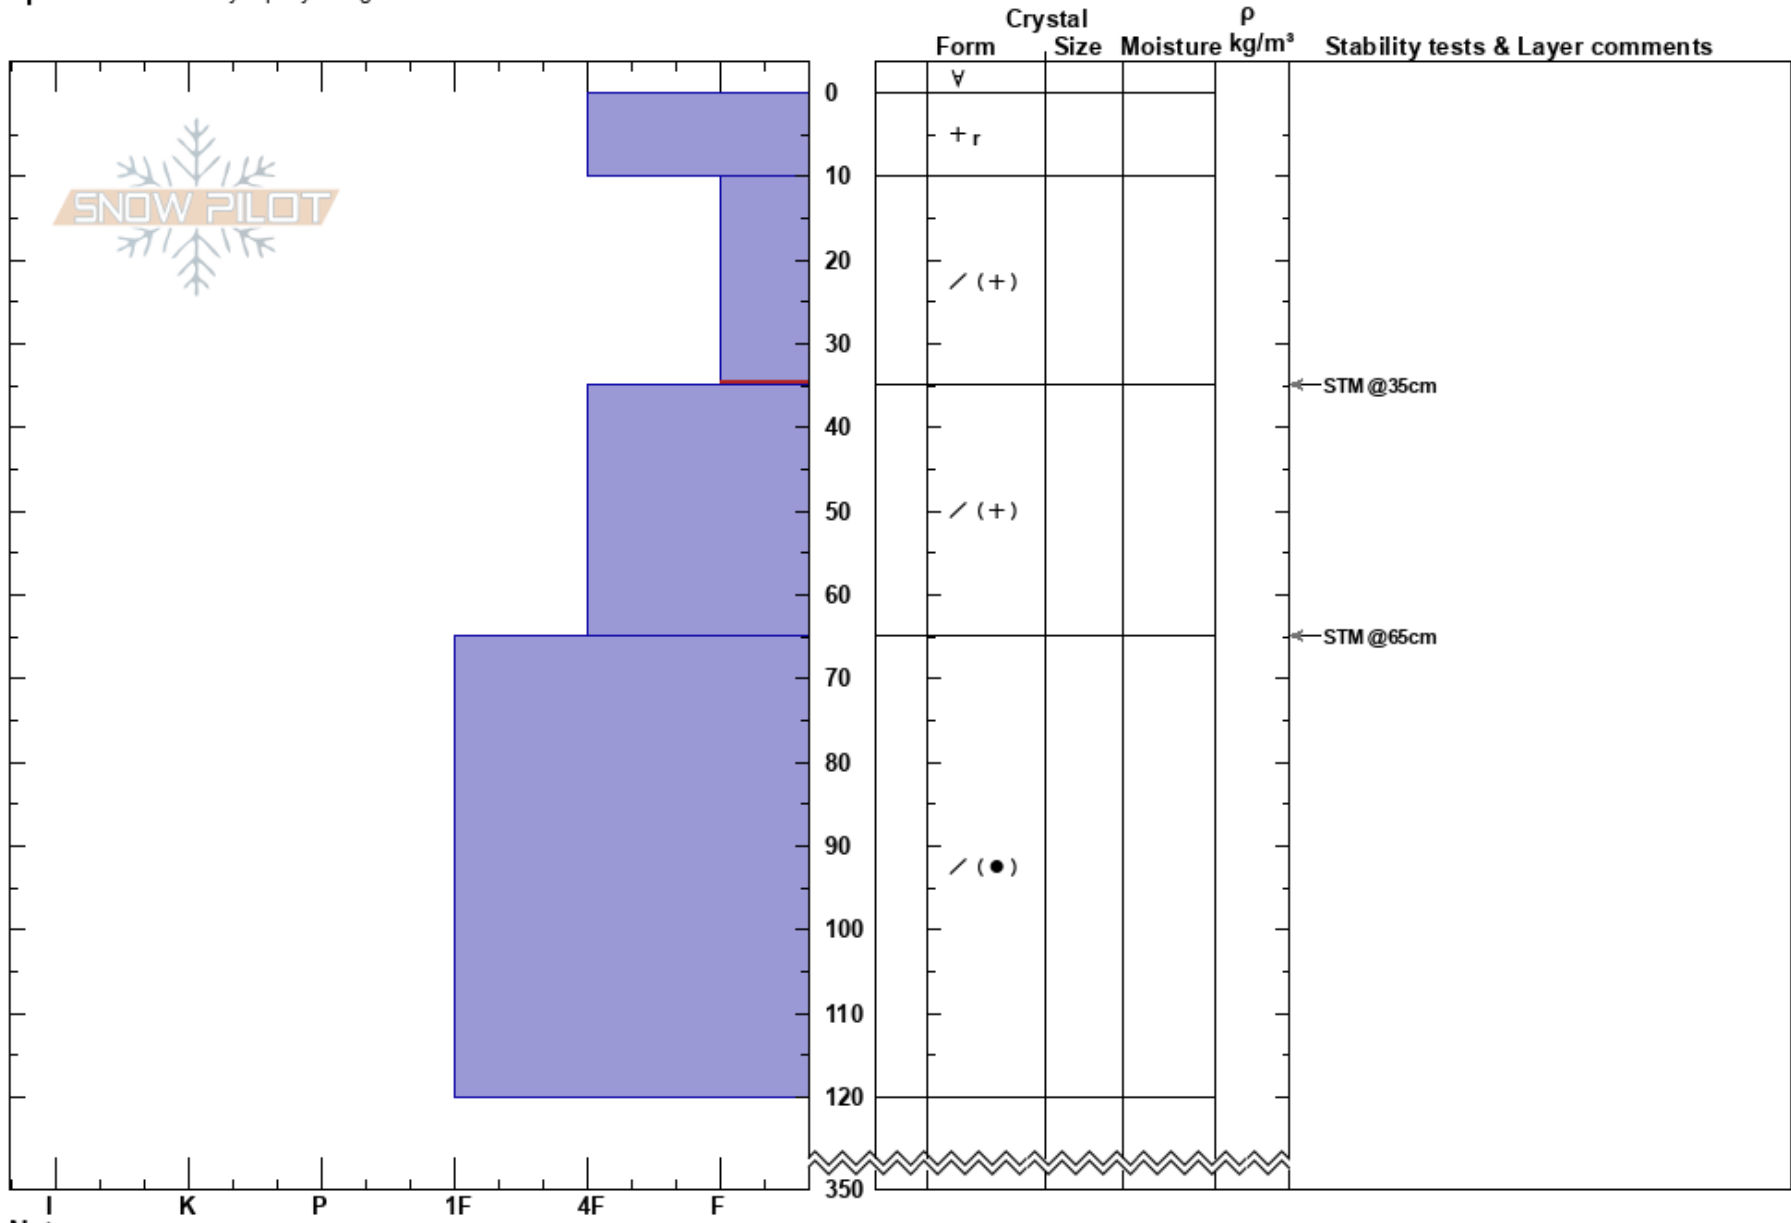

Lower Boxcar
 Tordrillo Range
 AK
 Elevation: 3700 ft
 Aspect: 168°
 Specifics: Instability rapidly rising

Wes Wylie
 02/26/2022 - 3:00pm
 Co-ord: 61.56718N, -151.95362W
 Slope Angle: 27°
 Wind Loading:

Stability: HS:350
 Air Temperature: 0°C
 Sky Cover: SCT
 Precipitation: NO
 Wind: Calm
 Layer Notes:
 PF: 70 10-35cm: Problematic layer
 PS: 10

Notes: Substantial warming of snowpack by direct solar