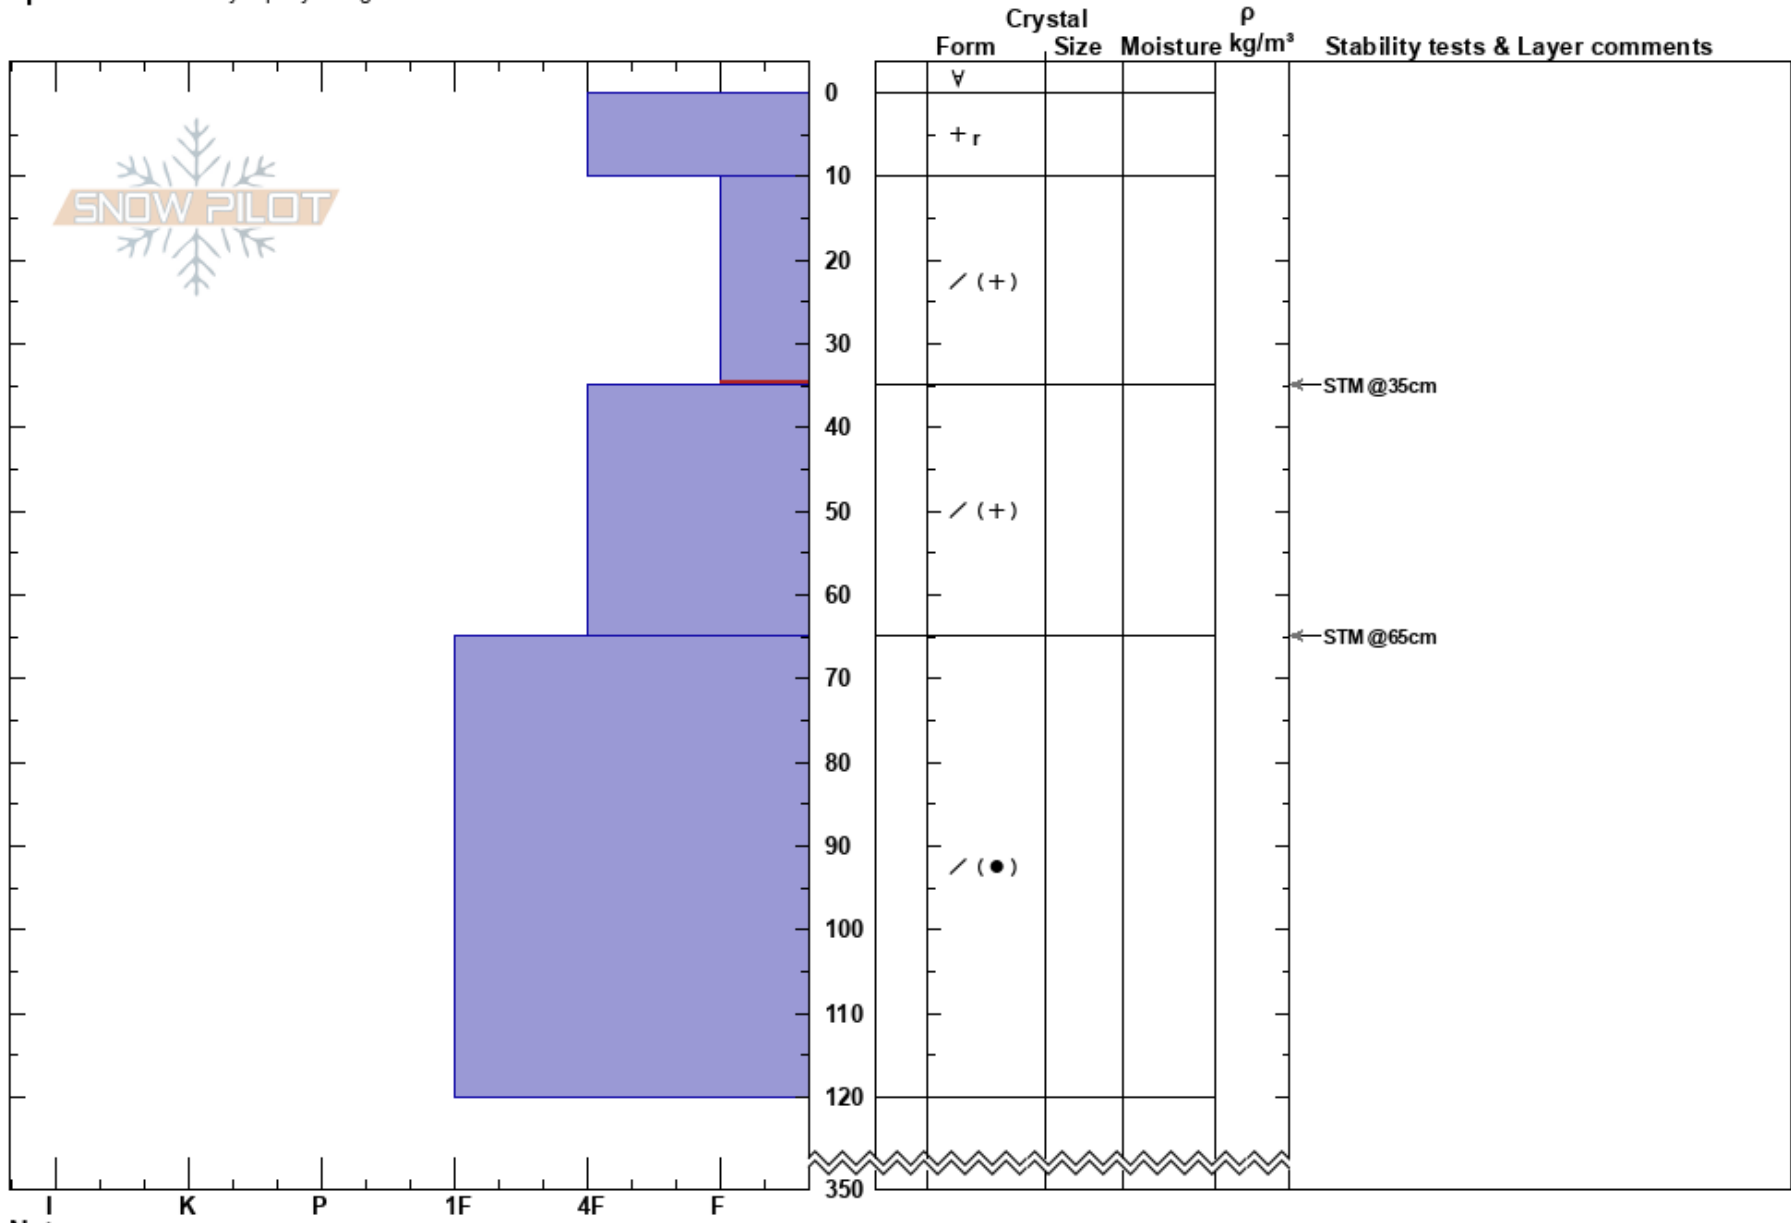

Lower Boxcar
 Tordrillo Range
 AK
 Elevation: 3700 ft
 Aspect: 168°
 Specifics: Instability rapidly rising

Wes Wylie
 02/26/2022 - 3:00pm
 Co-ord: 61.56718N, -151.95362W
 Slope Angle: 27°
 Wind Loading:

Stability: HS:350
 Air Temperature: 0°C
 Sky Cover: SCT
 Precipitation: NO
 Wind: Calm
 Layer Notes: PF: 70 10-35cm: Problematic layer
 PS: 10

Notes: Substantial warming of snowpack by direct solar