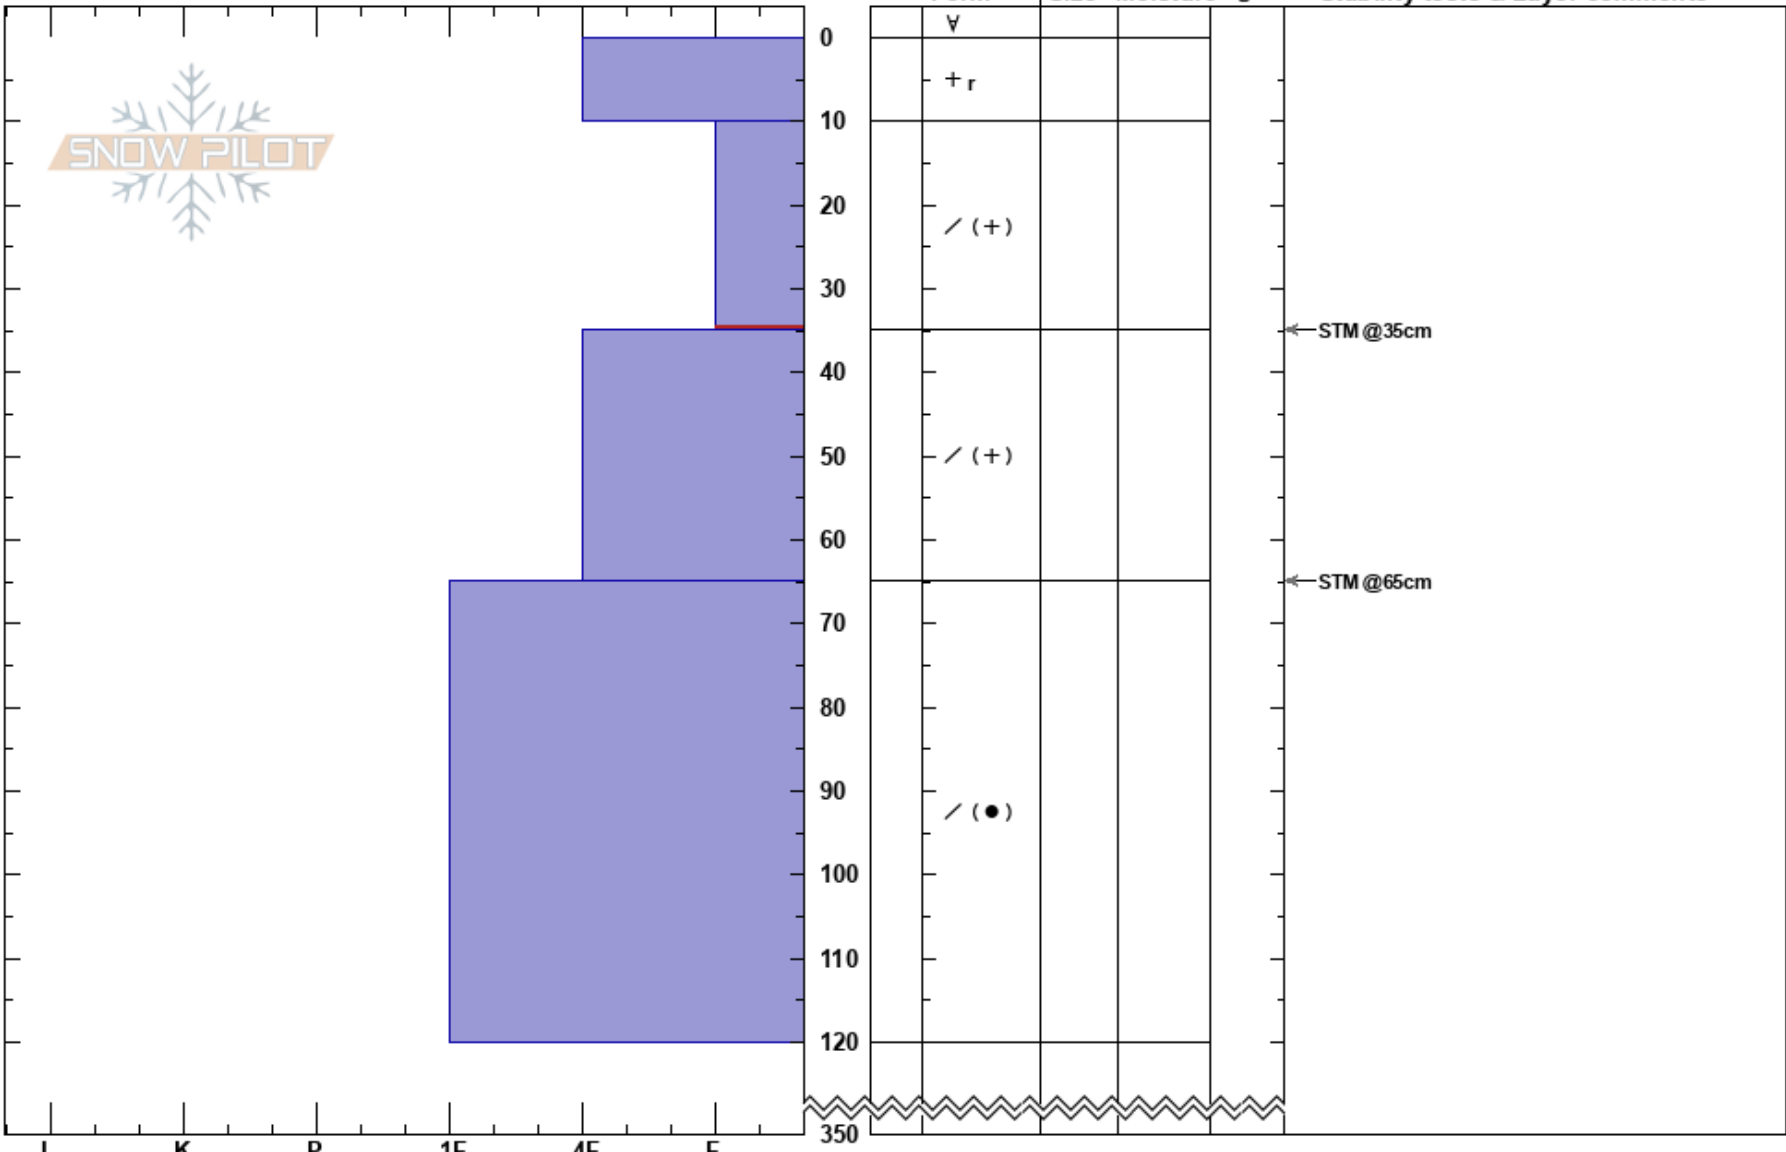

Lower Boxcar
 Tordrillo Range
 AK
 Elevation: 3700 ft
 Aspect: 168°
 Specifics: Instability rapidly rising

Wes Wylie
 02/26/2022 - 3:00pm
 Co-ord: 61.56718N, -151.95362W
 Slope Angle: 27°
 Wind Loading:

Stability: HS:350
 Air Temperature: 0°C
 Sky Cover: SCT
 Precipitation: NO
 Wind: Calm
 PF: 70
 PS: 10
 10-35cm: Problematic layer

Layer Notes:
 ρ
 kg/m³
 Stability tests & Layer comments

Notes: Substantial warming of snowpack by direct solar