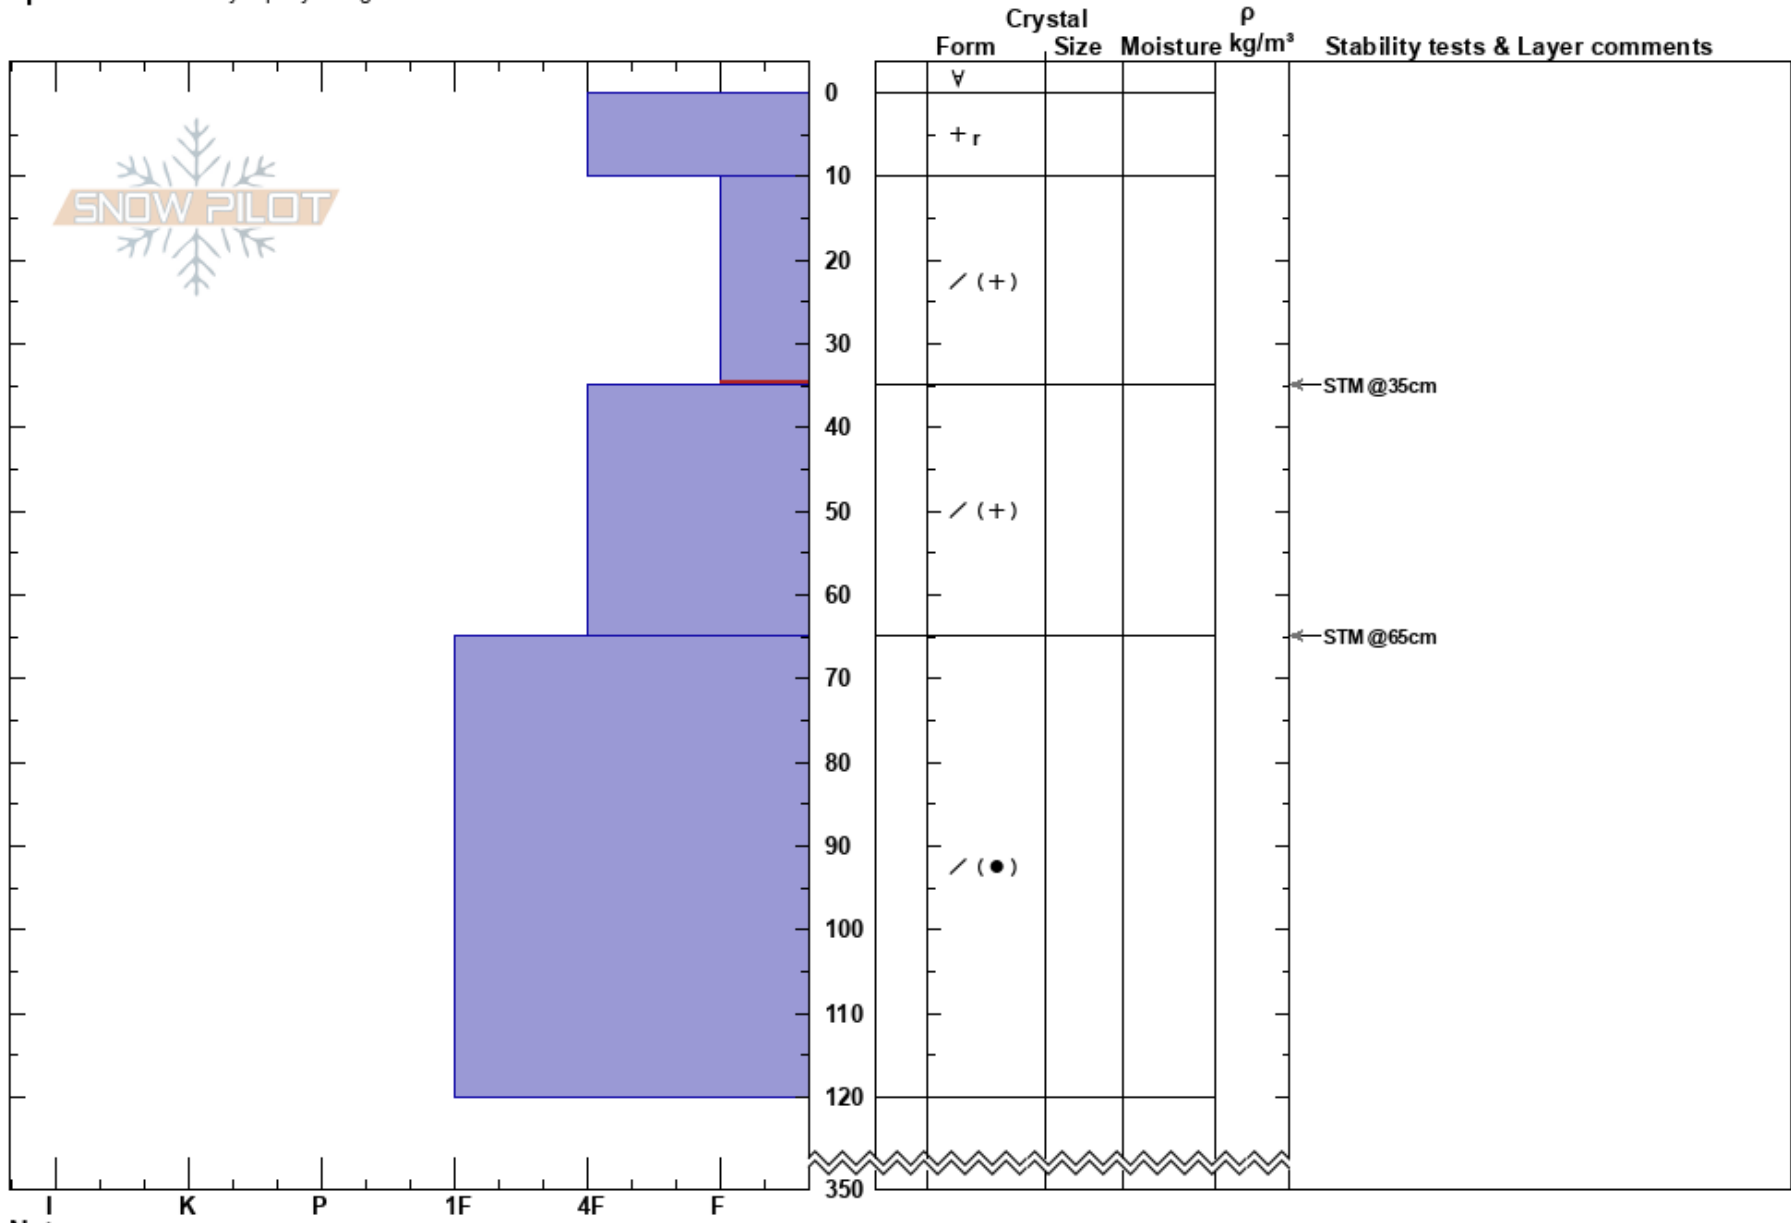

Lower Boxcar  
 Tordrillo Range  
 AK  
 Elevation: 3700 ft  
 Aspect: 168°  
 Specifics: Instability rapidly rising

Wes Wylie  
 02/26/2022 - 3:00pm  
 Co-ord: 61.56718N, -151.95362W  
 Slope Angle: 27°  
 Wind Loading:

Stability: HS:350  
 Air Temperature: 0°C  
 Sky Cover: SCT  
 Precipitation: NO  
 Wind: Calm  
 Layer Notes: PF: 70 10-35cm: Problematic layer  
 PS: 10

Notes: Substantial warming of snowpack by direct solar