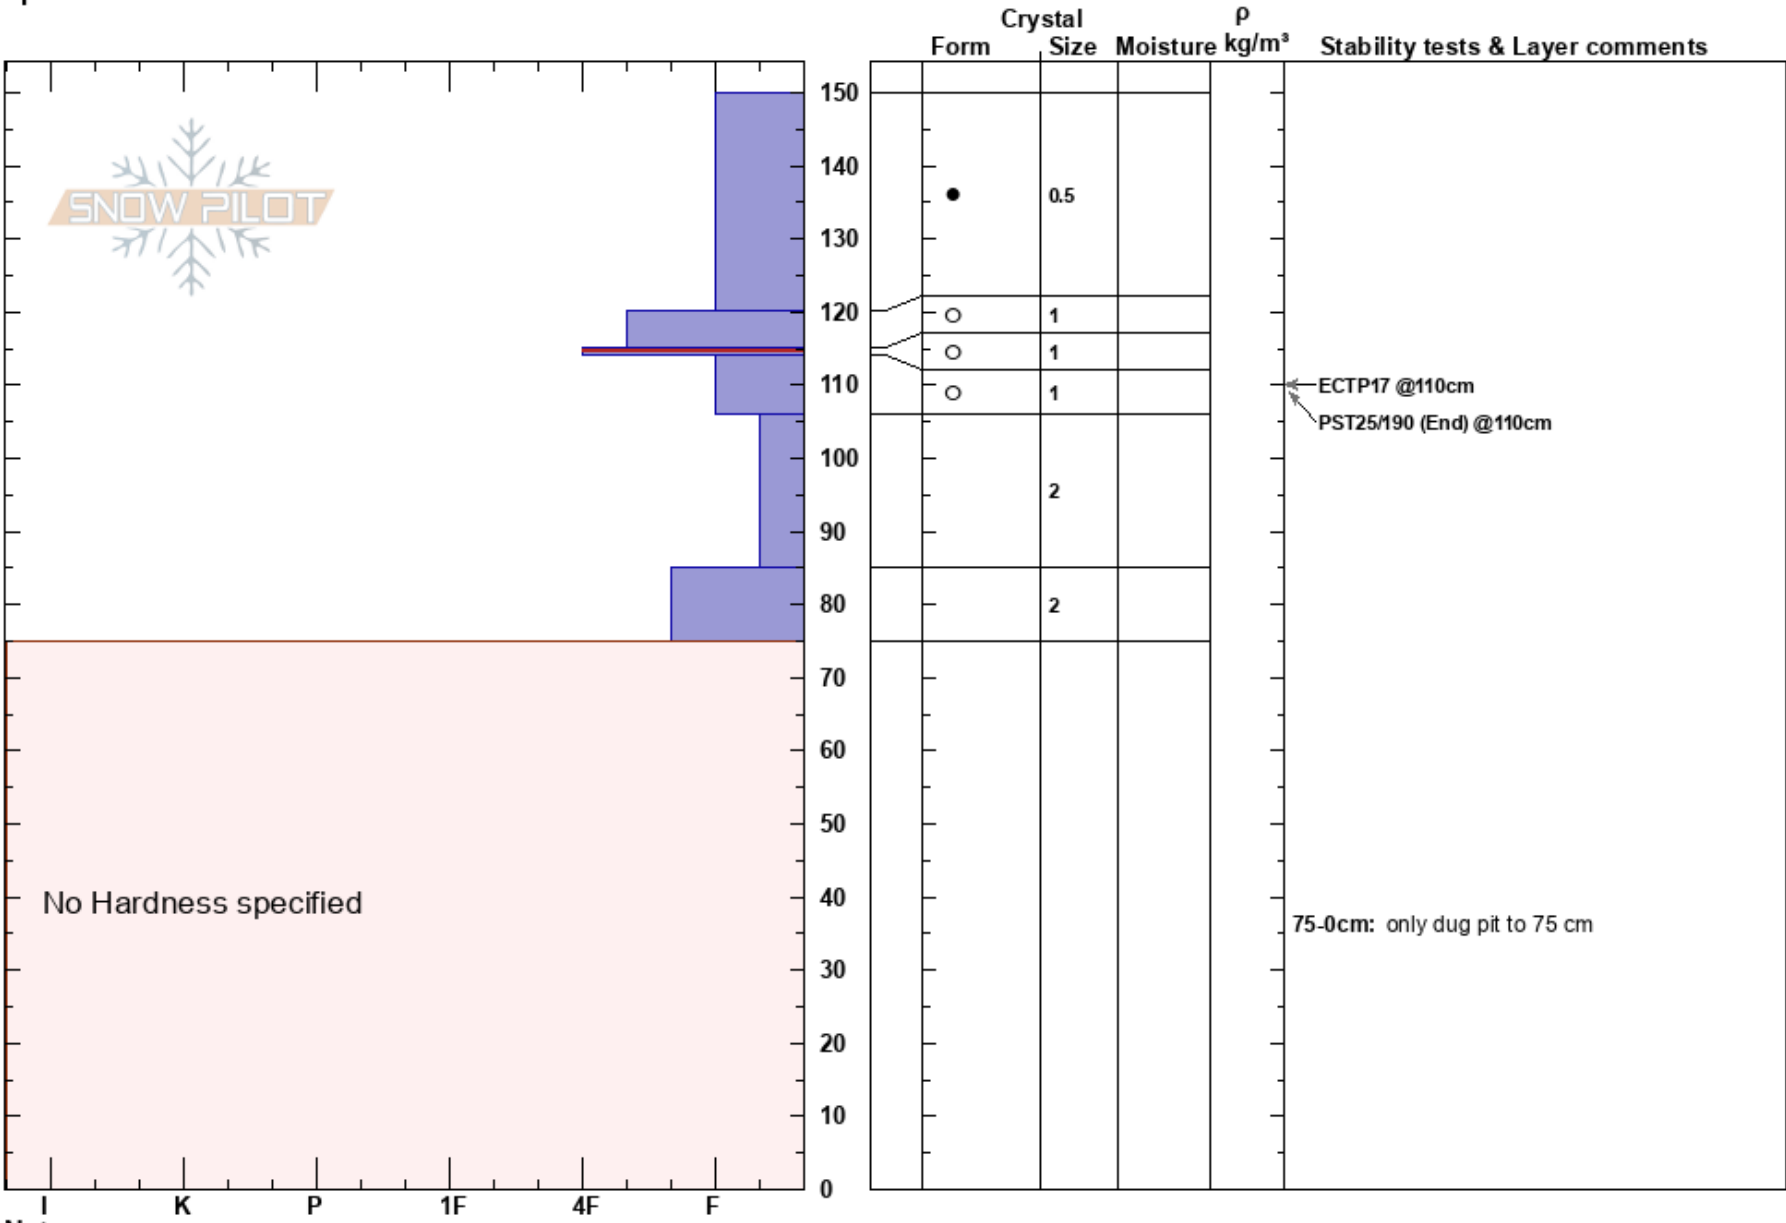

McFarlane Bowl
 Aspen Mountain Boundary 02/26/2022 - 1:00pm

Rich Bowen
 Co-ord: 39.14625N, -106.80565W

Elevation: 10281 ft
 Aspect: SE

Slope Angle: 22°

Wind Loading:

Specifics:

Stability: HS: 150

Air Temperature: -11°C

Sky Cover: CLR

Precipitation: NO

Wind: Calm

Layer Notes:

115-114cm: Problematic layer

75-0cm: only dug pit to 75 cm

Notes: