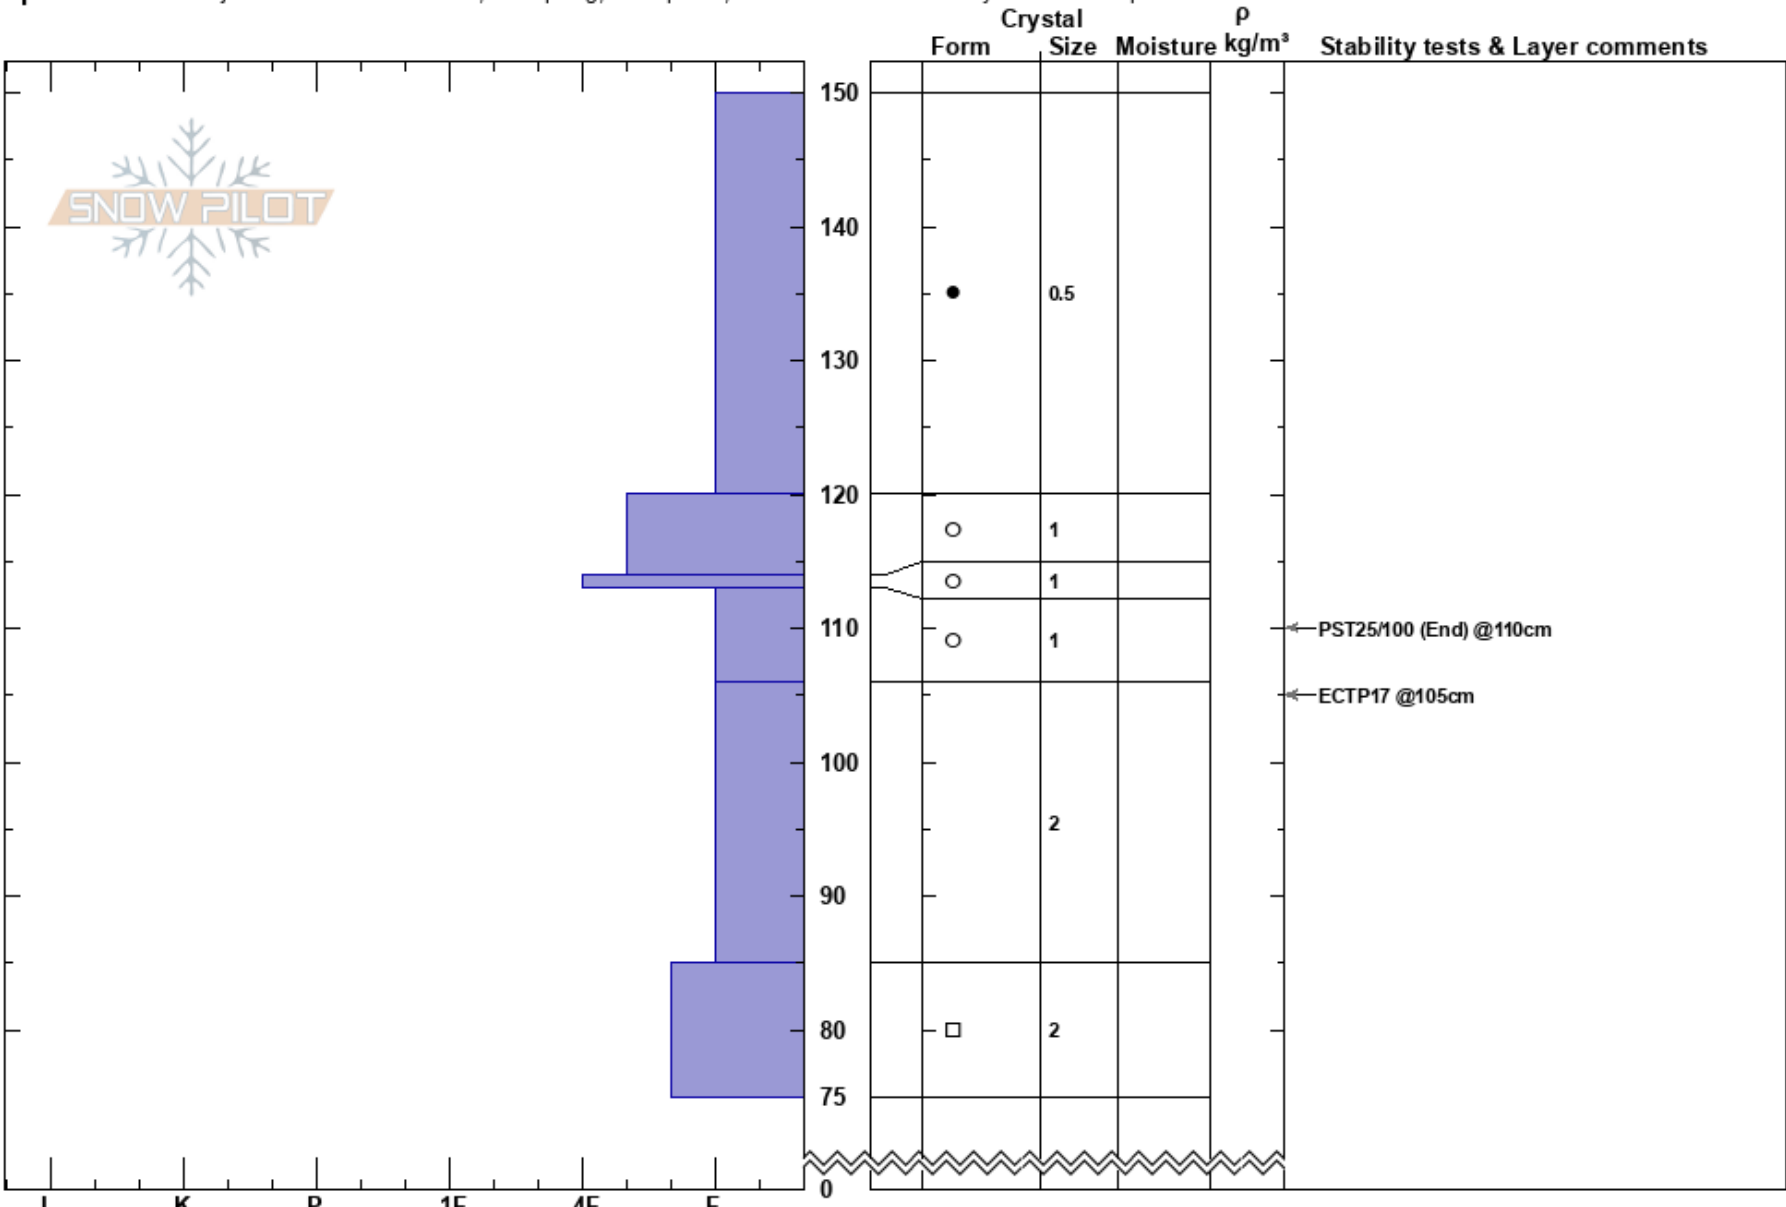

Top of McFarlane Bowl Kelley Gordon

Aspen Mountain Boundary 02/26/2022 - 2:00pm

CO Co-ord: 39.14624N, -106.80445W

Elevation: 11020 ft

Aspect: SE

Specifics: Pit is adjacent to avalanche: other; Collapsing, widespread; Recent avalanche activity on similar slopes

Stability: Very Poor

Air Temperature: -11°C

Sky Cover: CLR

Precipitation: NO

Wind: Calm

HS: 150

PF: 60 114-113cm: Problematic layer

PS: 5

Layer Notes:

Notes: