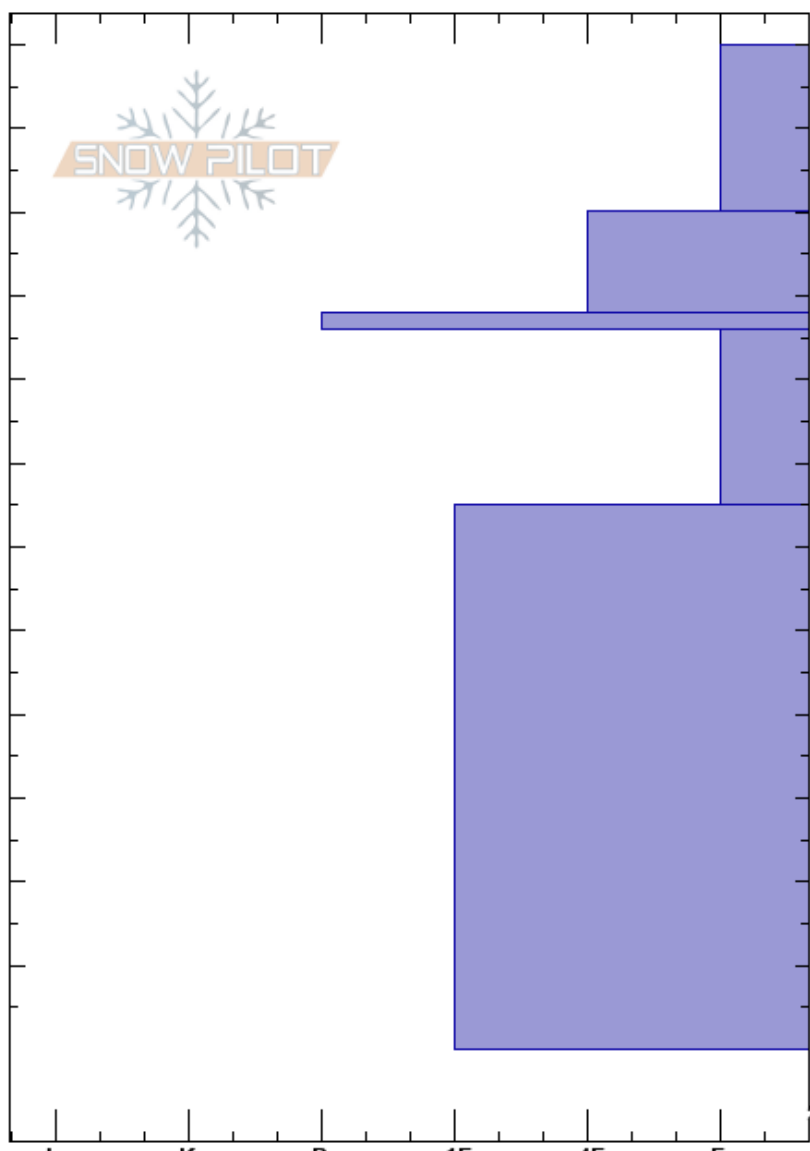

ESE Above McFarlanes Ben West
 Aspen Mountain Boundary 02/26/2022 - 1:30pm
 CO

Elevation: 3231 m
 Aspect: SE
 Specifics:

Co-ord: 39.13540N, -106.80374W
 Slope Angle: 20°
 Wind Loading:

Stability:
 Air Temperature: 15°F
 Sky Cover: CLR
 Precipitation: S-1
 Wind: Calm

HS: 140
 PF: 60
 PS: 25
 Layer Notes:

Crystal Form	Crystal Size	Moisture	ρ kg/m ³	Stability tests & Layer comments
●	0.3			
●	0.5			
■				
□	2			
●	0.3			

Notes: