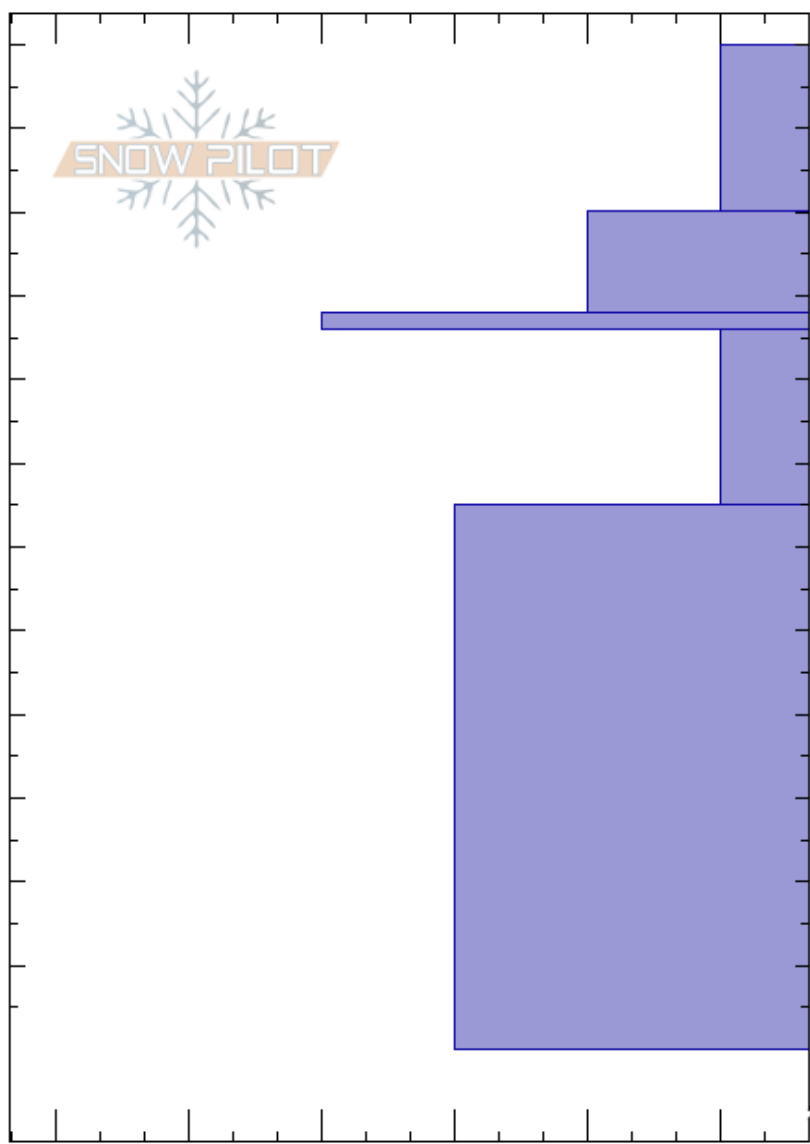

ESE Above McFarlanes Ben West  
 Aspen Mountain Boundary 02/26/2022 - 1:30pm  
 CO

Elevation: 3231 m  
 Aspect: SE  
 Specifics:

Co-ord: 39.13540N, -106.80374W  
 Slope Angle: 20°  
 Wind Loading:

Stability:  
 Air Temperature: 15°F  
 Sky Cover: CLR  
 Precipitation: S-1  
 Wind: Calm

HS: 140  
 PF: 60  
 PS: 25  
 Layer Notes:

Crystal Form	Crystal Size	Moisture	$\rho$ kg/m <sup>3</sup>	Stability tests & Layer comments
•	0.3			
•	0.5			
■				
□	2			
•	0.3			

Notes: