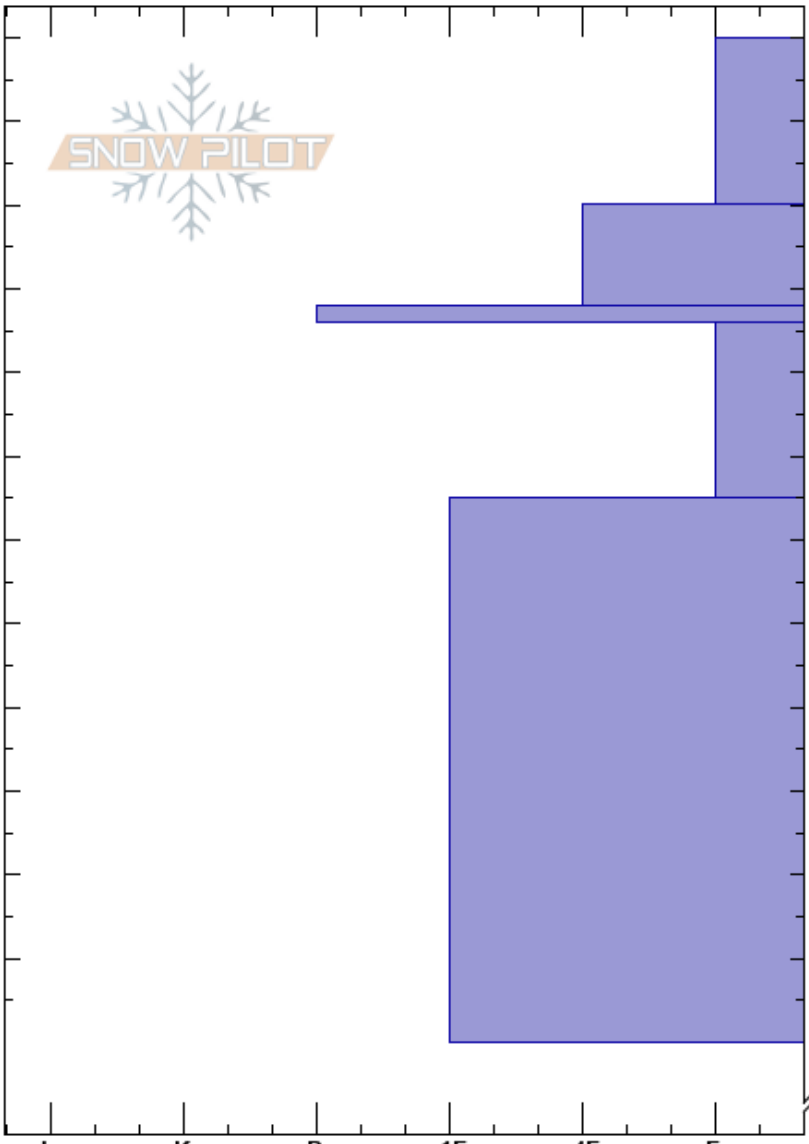

ESE Above McFarlanes Ben West  
Aspen Mountain Boundary 02/26/2022 - 1:30pm

CO  
Elevation: 3231 m  
Aspect: SE  
Specifics:  
Co-ord: 39.13540N, -106.80374W  
Slope Angle: 20°  
Wind Loading:

Stability:  
Air Temperature: 15°F  
Sky Cover: CLR  
Precipitation: S-1  
Wind: Calm  
HS: 140  
PF: 60  
PS: 25  
Layer Notes:

| Crystal Form | Crystal Size | Moisture | $\rho$ kg/m <sup>3</sup> | Stability tests & Layer comments |
|--------------|--------------|----------|--------------------------|----------------------------------|
| ●            | 0.3          |          |                          |                                  |
| ●            | 0.5          |          |                          |                                  |
| ■            |              |          |                          |                                  |
| □            | 2            |          |                          |                                  |
| ●            | 0.3          |          |                          |                                  |