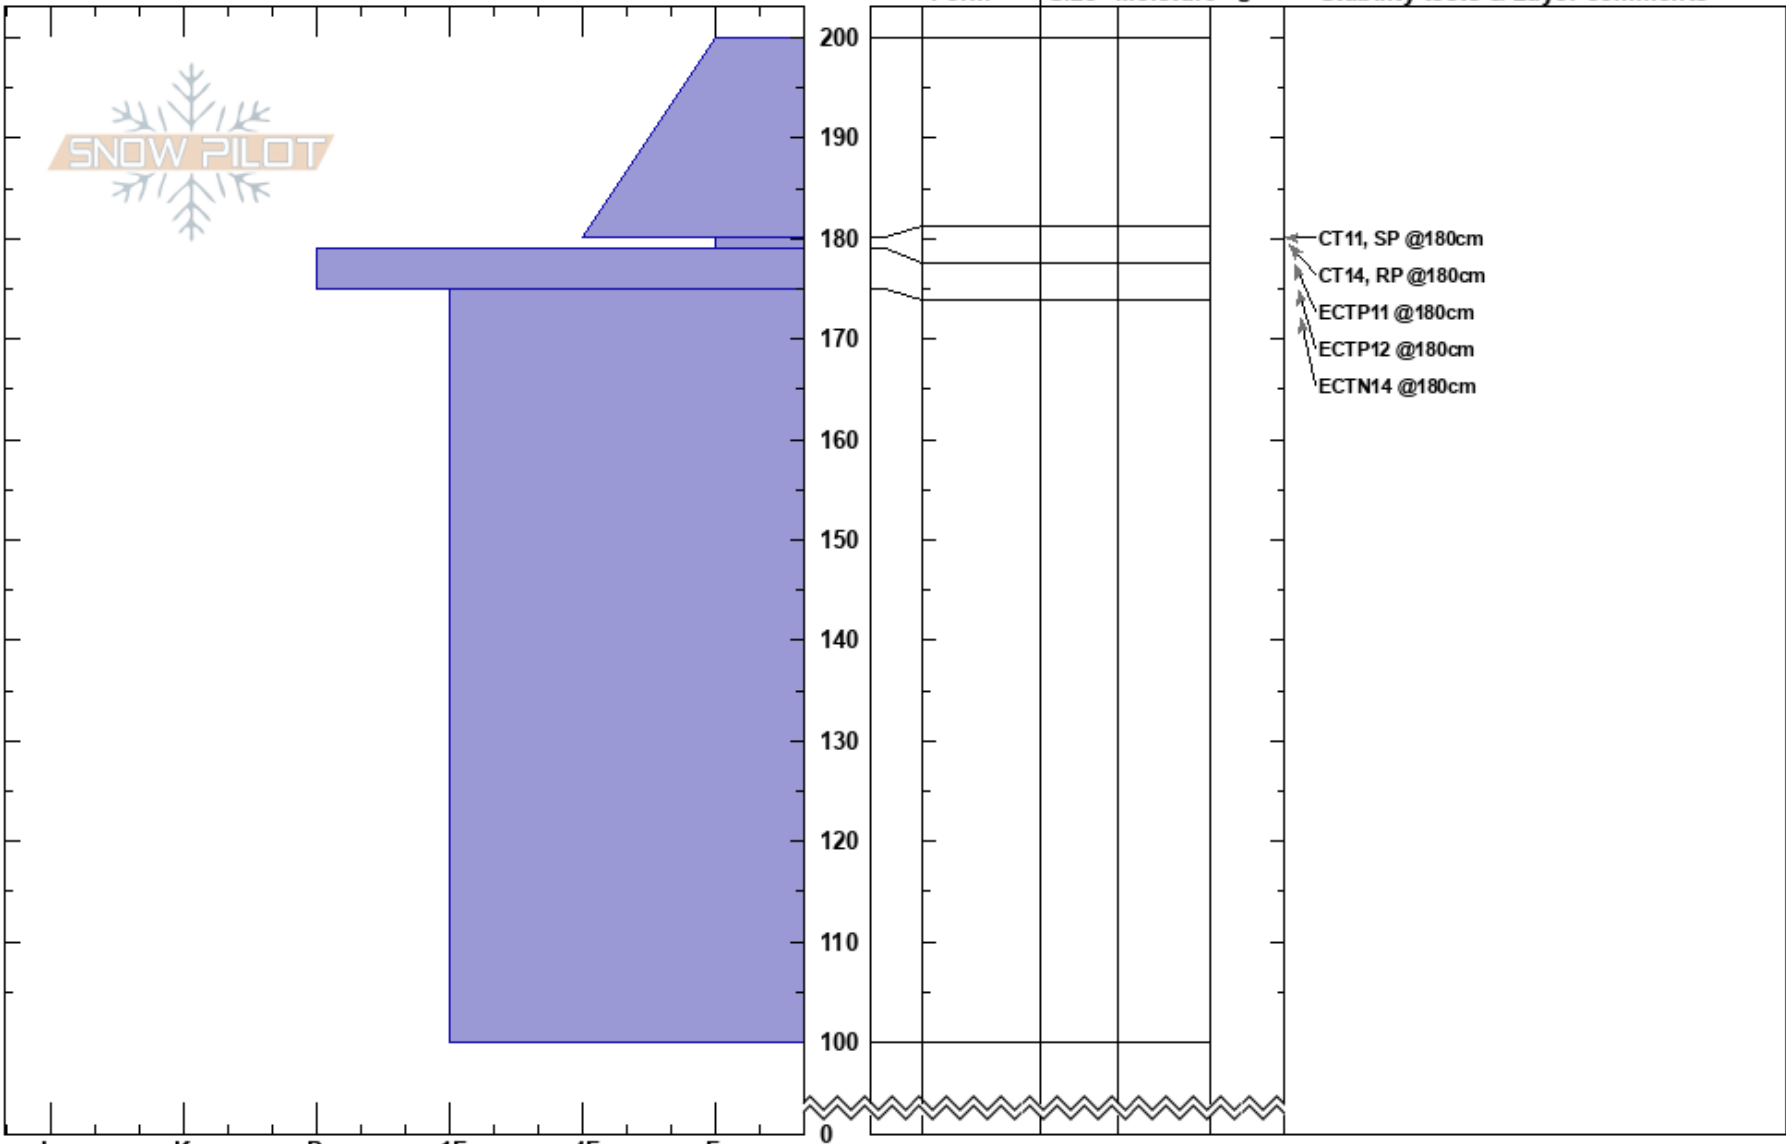

Mt. Magog South Ridge  
Bear River Range  
UT  
Elevation: 8800 ft  
Aspect: NE  
Specifics:

Jonathan Bertagna  
02/26/2022 - 12:00pm  
Co-ord:  
Slope Angle:  
Wind Loading:

Stability:  
Air Temperature:  
Sky Cover: CLR  
Precipitation: NO  
Wind: Calm

HS:200  
Layer Notes:  
180-179cm: Problematic layer

Notes: