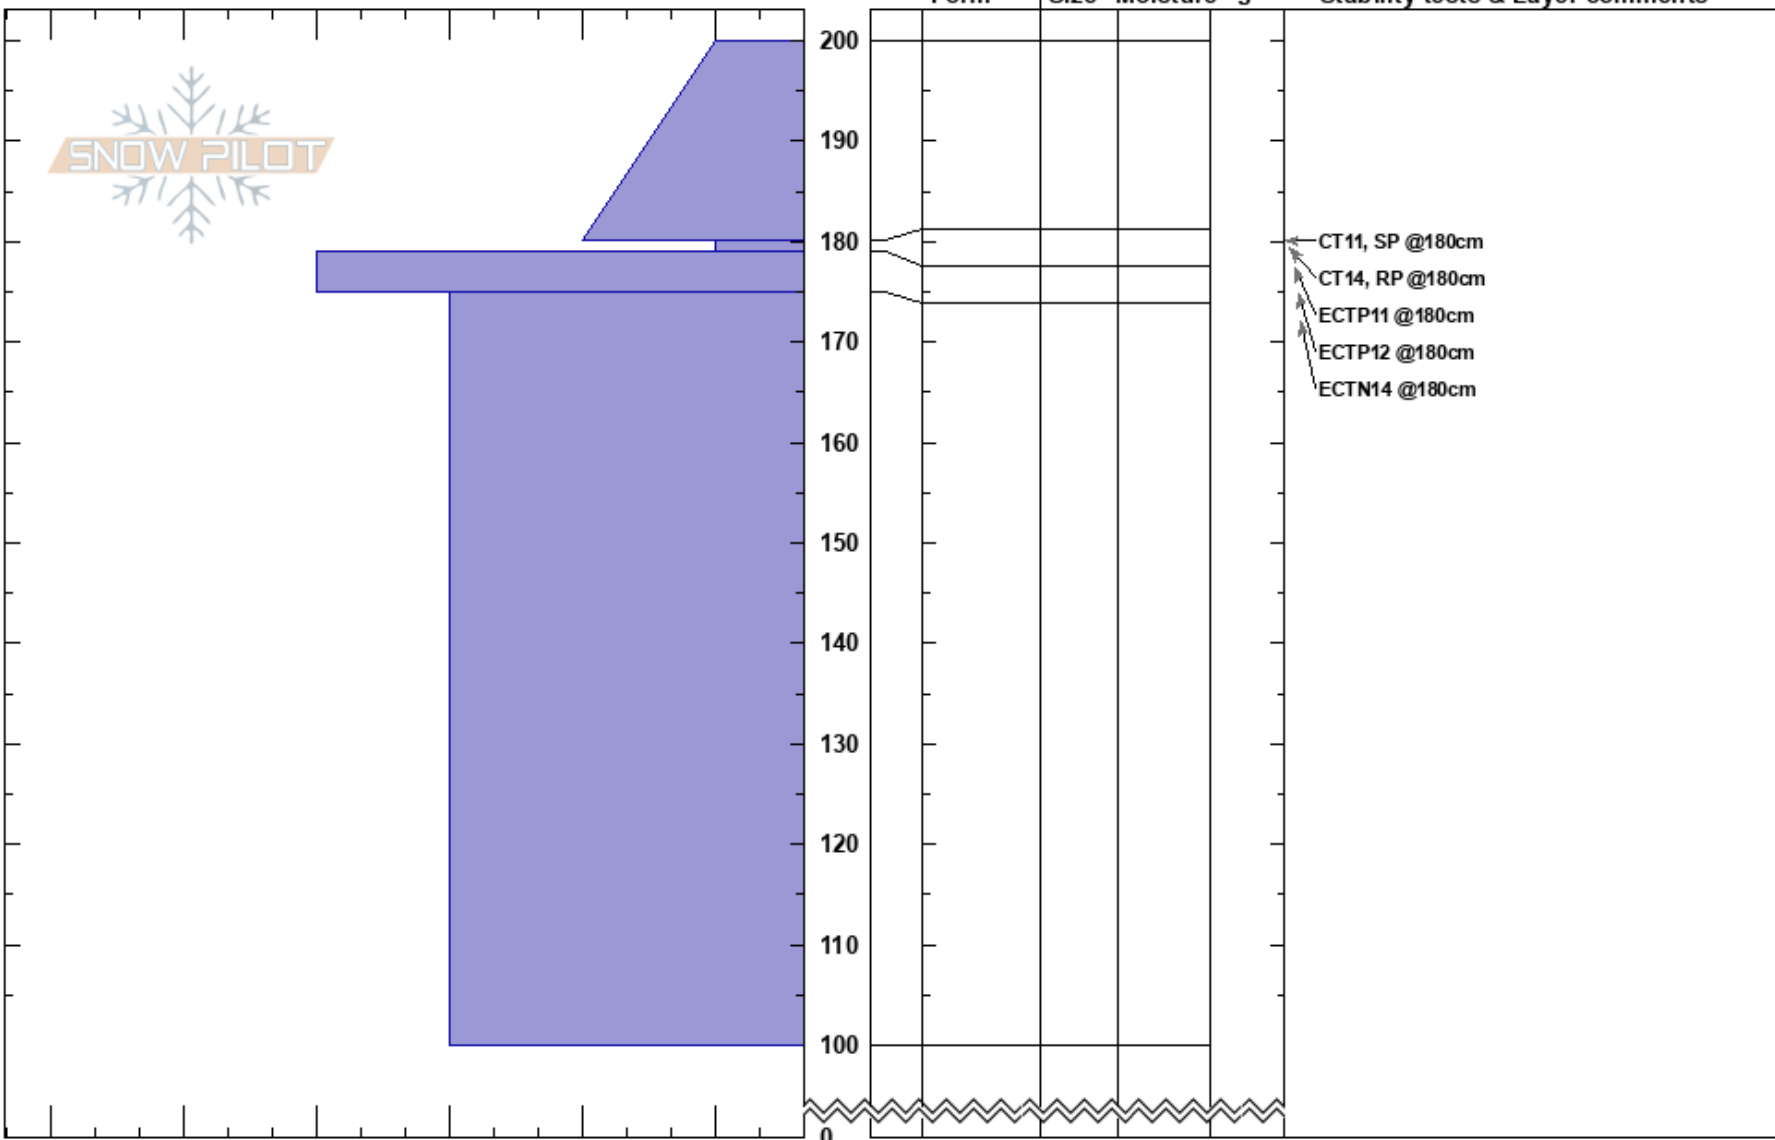

Mt. Magog South Ridge
 Bear River Range
 UT
 Elevation: 8800 ft
 Aspect: NE
 Specifics:

Jonathan Bertagna
 02/26/2022 - 12:00pm
 Co-ord:
 Slope Angle:
 Wind Loading:

Stability:
 Air Temperature:
 Sky Cover: CLR
 Precipitation: NO
 Wind: Calm

HS:200
 Layer Notes:
 180-179cm: Problematic layer

Notes: