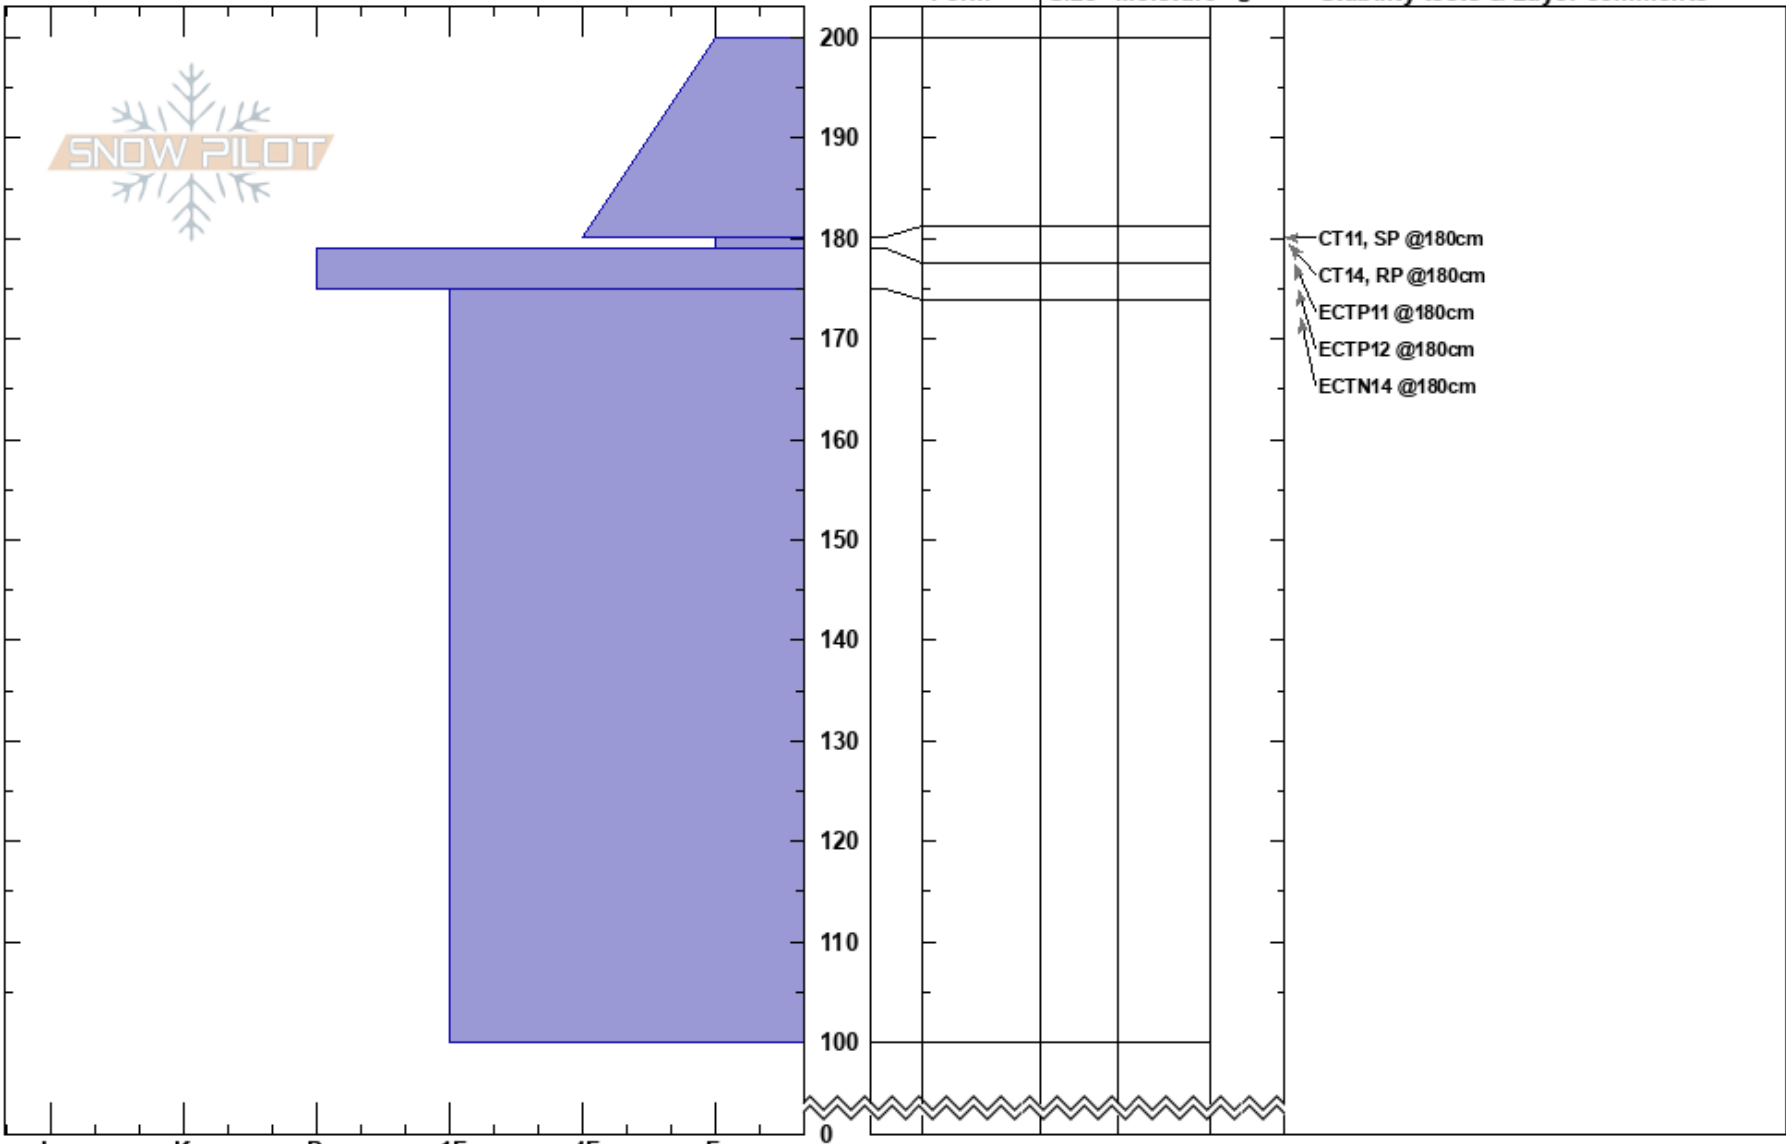

Mt. Magog South Ridge
 Bear River Range
 UT
 Elevation: 8800 ft
 Aspect: NE
 Specifics:

Jonathan Bertagna
 02/26/2022 - 12:00pm
 Co-ord:
 Slope Angle:
 Wind Loading:

Stability:
 Air Temperature:
 Sky Cover: CLR
 Precipitation: NO
 Wind: Calm

HS:200
 Layer Notes:
 180-179cm: Problematic layer

Notes: