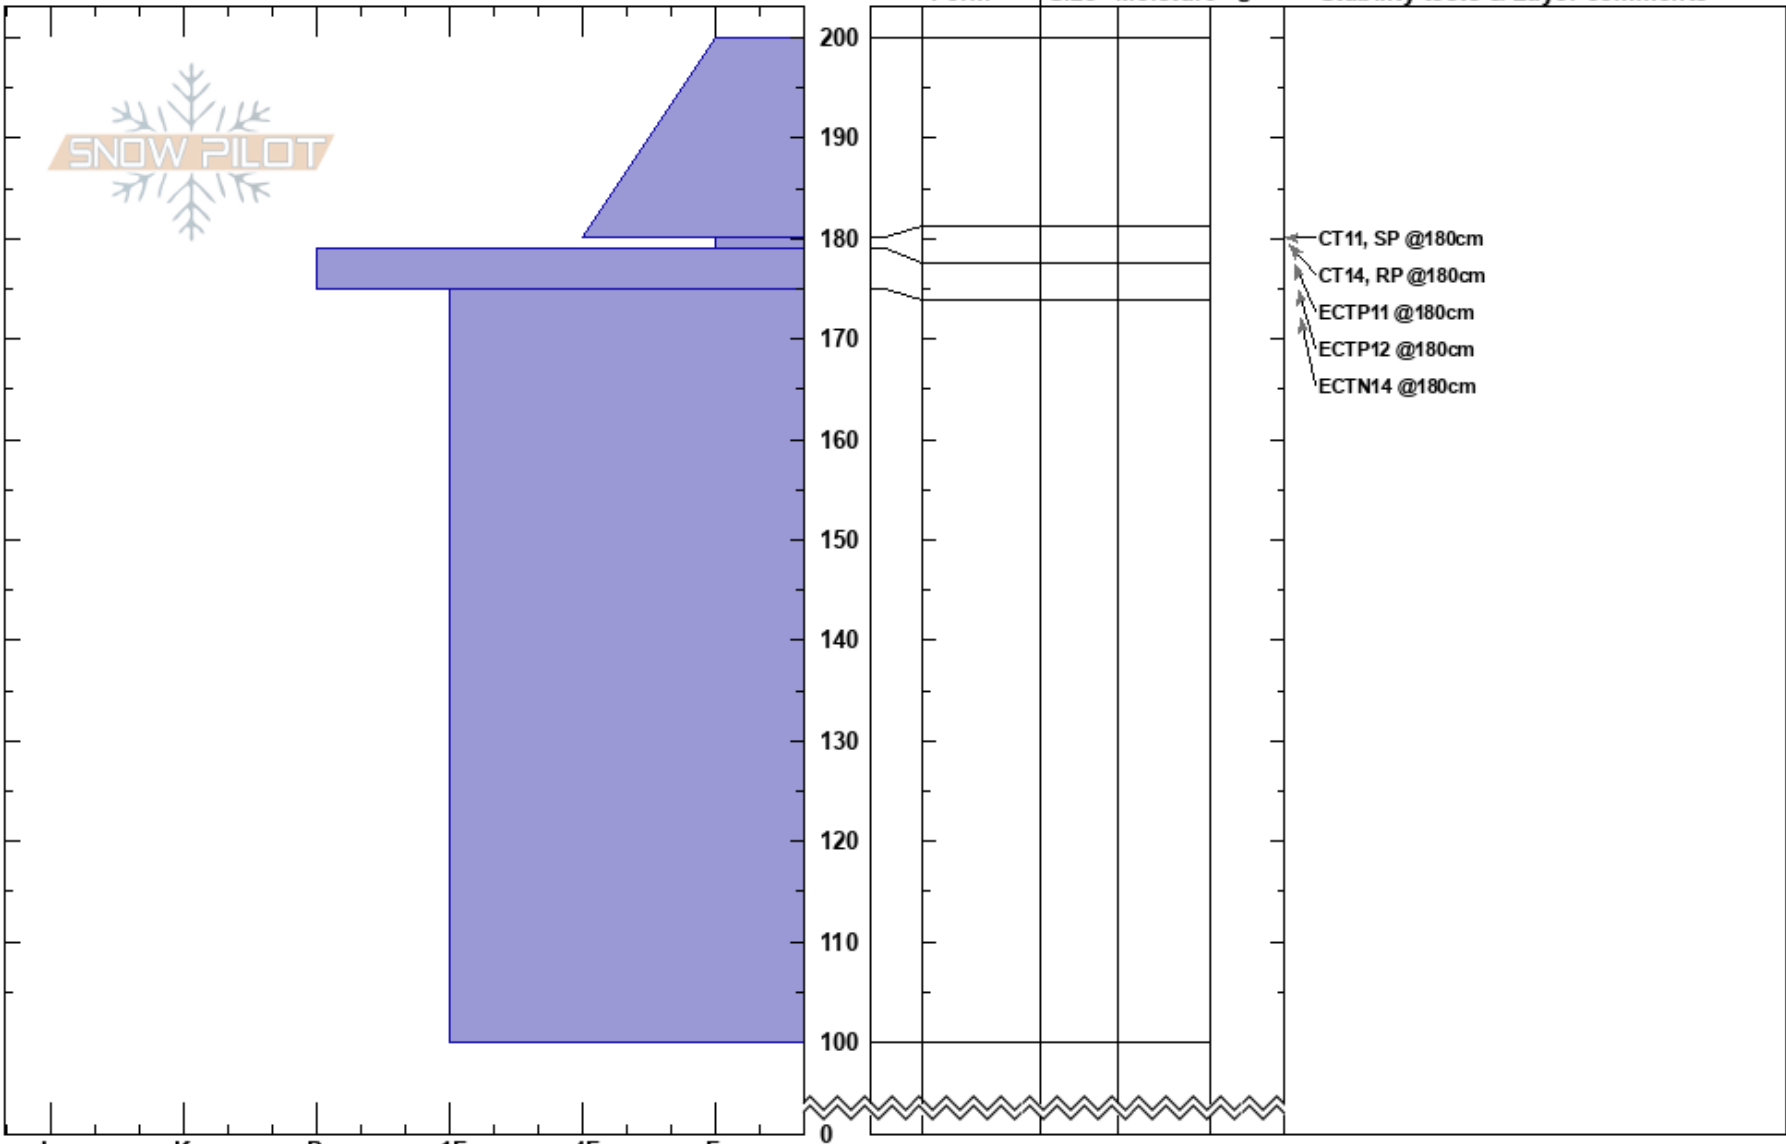

Mt. Magog South Ridge  
 Bear River Range  
 UT  
 Elevation: 8800 ft  
 Aspect: NE  
 Specifics:

Jonathan Bertagna  
 02/26/2022 - 12:00pm  
 Co-ord:  
 Slope Angle:  
 Wind Loading:

Stability:  
 Air Temperature:  
 Sky Cover: CLR  
 Precipitation: NO  
 Wind: Calm

HS:200  
 Layer Notes:  
 180-179cm: Problematic layer

Notes: