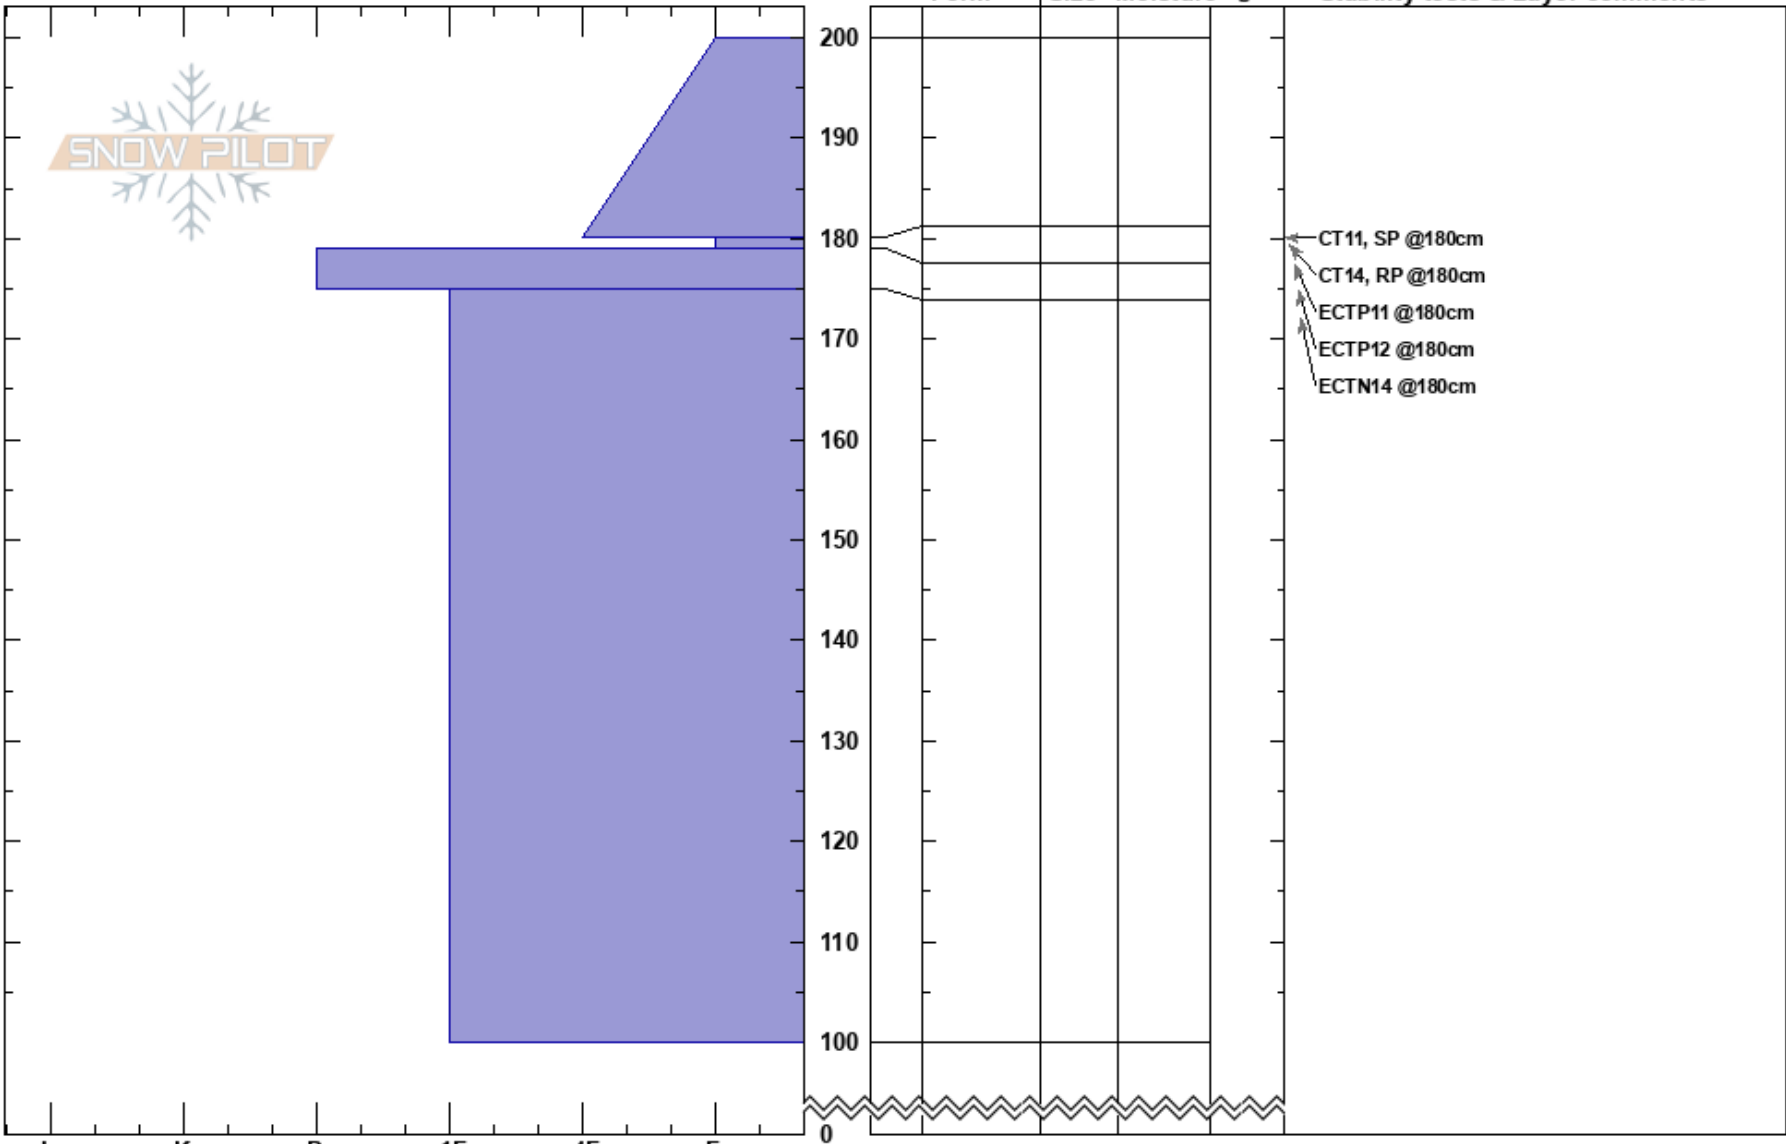

Mt. Magog South Ridge
 Bear River Range
 UT
 Elevation: 8800 ft
 Aspect: NE
 Specifics:

Jonathan Bertagna
 02/26/2022 - 12:00pm
 Co-ord:
 Slope Angle:
 Wind Loading:

Stability:
 Air Temperature:
 Sky Cover: CLR
 Precipitation: NO
 Wind: Calm

HS:200
 Layer Notes:
 180-179cm: Problematic layer

Notes: I K P 1F 4F F