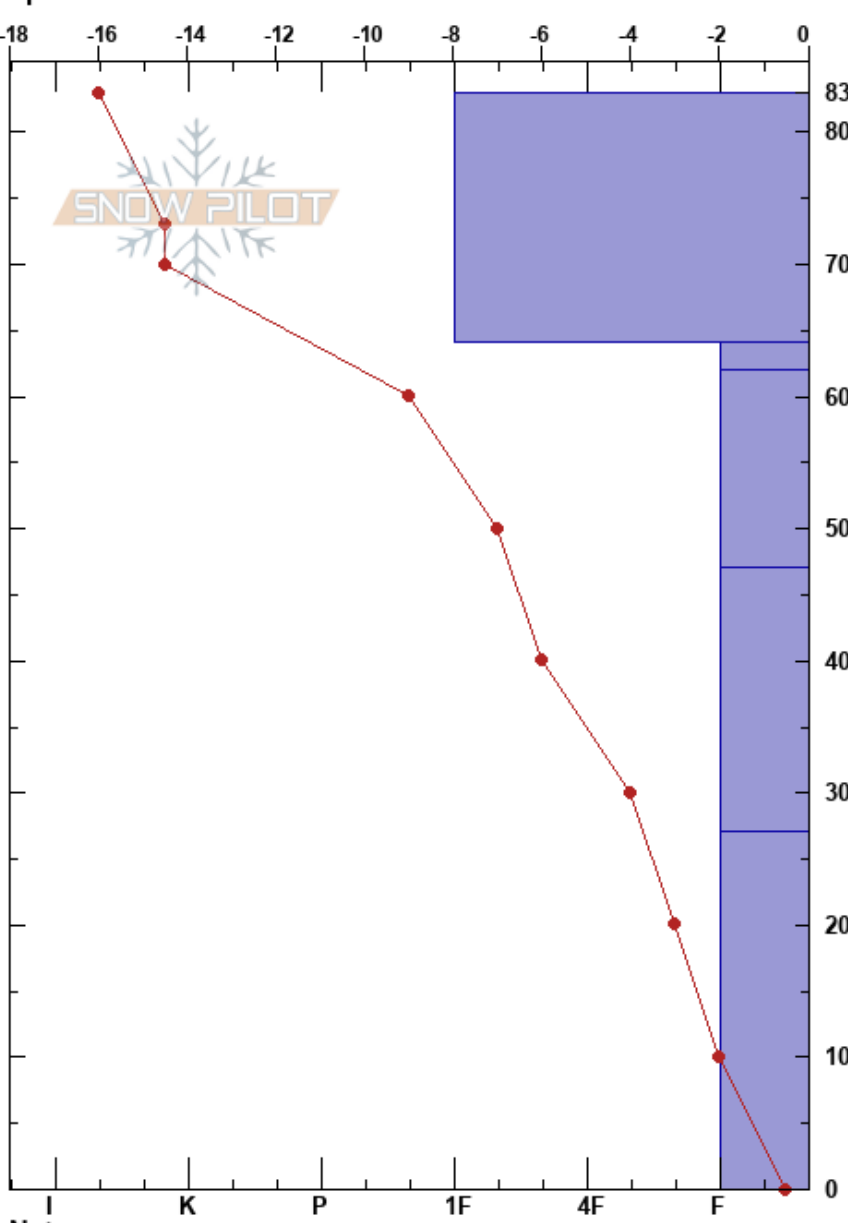

W Ball Summit Block  
 Sawatch  
 CO  
 Elevation: 12127 ft  
 Aspect: 20°  
 Specifics:

Jesse Yelverton  
 02/26/2022 - 2:30am  
 Co-ord: 13S 3945 10W 4343995N  
 Slope Angle: 25°  
 Wind Loading: previous

Stability:  
 Air Temperature: -6°C  
 Sky Cover: SCT  
 Precipitation: NO  
 Wind: W Light Breeze

HS: 83  
 PF: 60  
 PS: 20  
 64-62cm: Problematic layer

Form	Crystal		Moisture	$\rho$ kg/m <sup>3</sup>	Stability tests & Layer comments
	Size				
/	0.1				
/	0.5				
□	2				← PST22/100 (SF) @62cm
□	2				← ECTP13 @62cm
△	4				← CT13, Q3 @60cm
A	4-10				