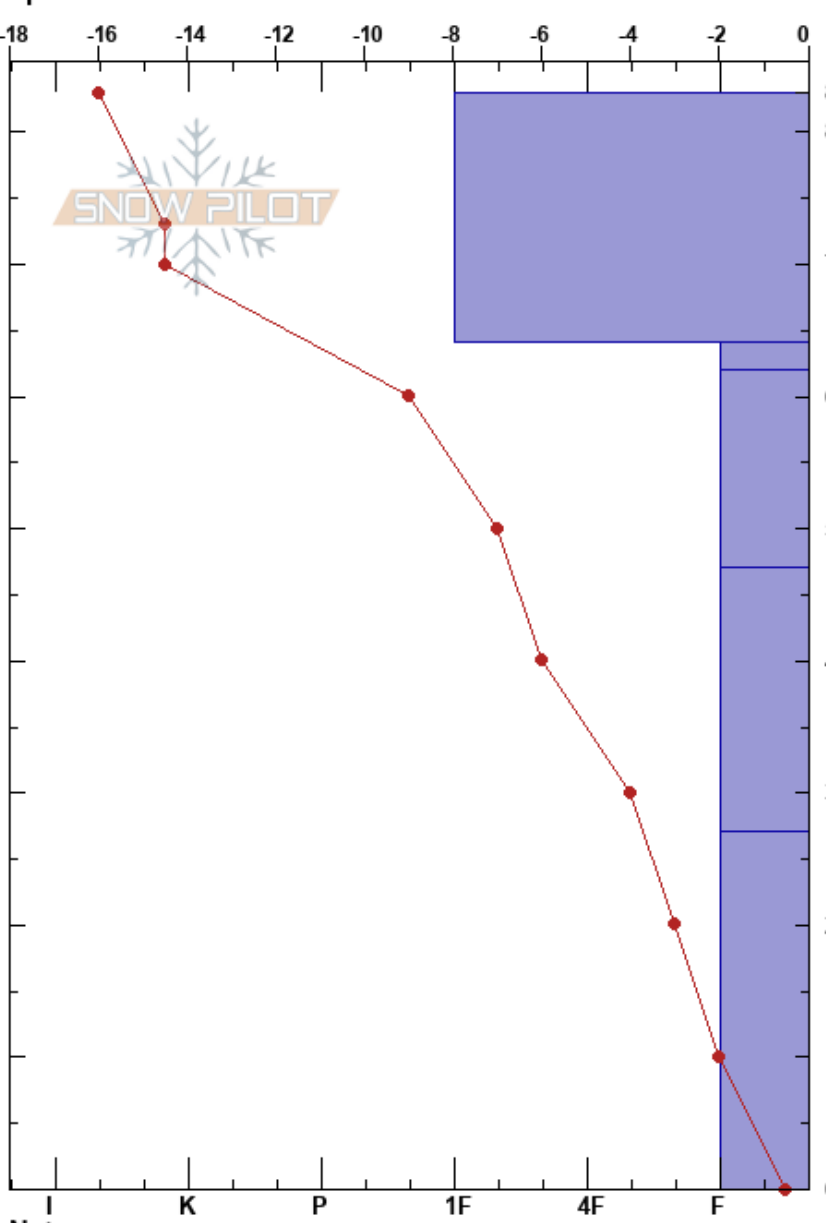

W Ball Summit Block
 Sawatch
 CO
 Elevation: 12127 ft
 Aspect: 20°
 Specifics:

Jesse Yelverton
 02/26/2022 - 2:30am
 Co-ord: 13S 3945 10W 4343995N
 Slope Angle: 25°
 Wind Loading: previous

Stability:
 Air Temperature: -6°C
 Sky Cover: SCT
 Precipitation: NO
 Wind: W Light Breeze

HS: 83
 PF: 60
 PS: 20
 64-62cm: Problematic layer

Form	Crystal		Moisture	ρ kg/m ³	Stability tests & Layer comments
	Size				
/	0.1				
/	0.5				
□	2				← PST22/100 (SF) @62cm
□	2				← ECTP13 @62cm
△	4				← CT13, Q3 @60cm
A	4-10				